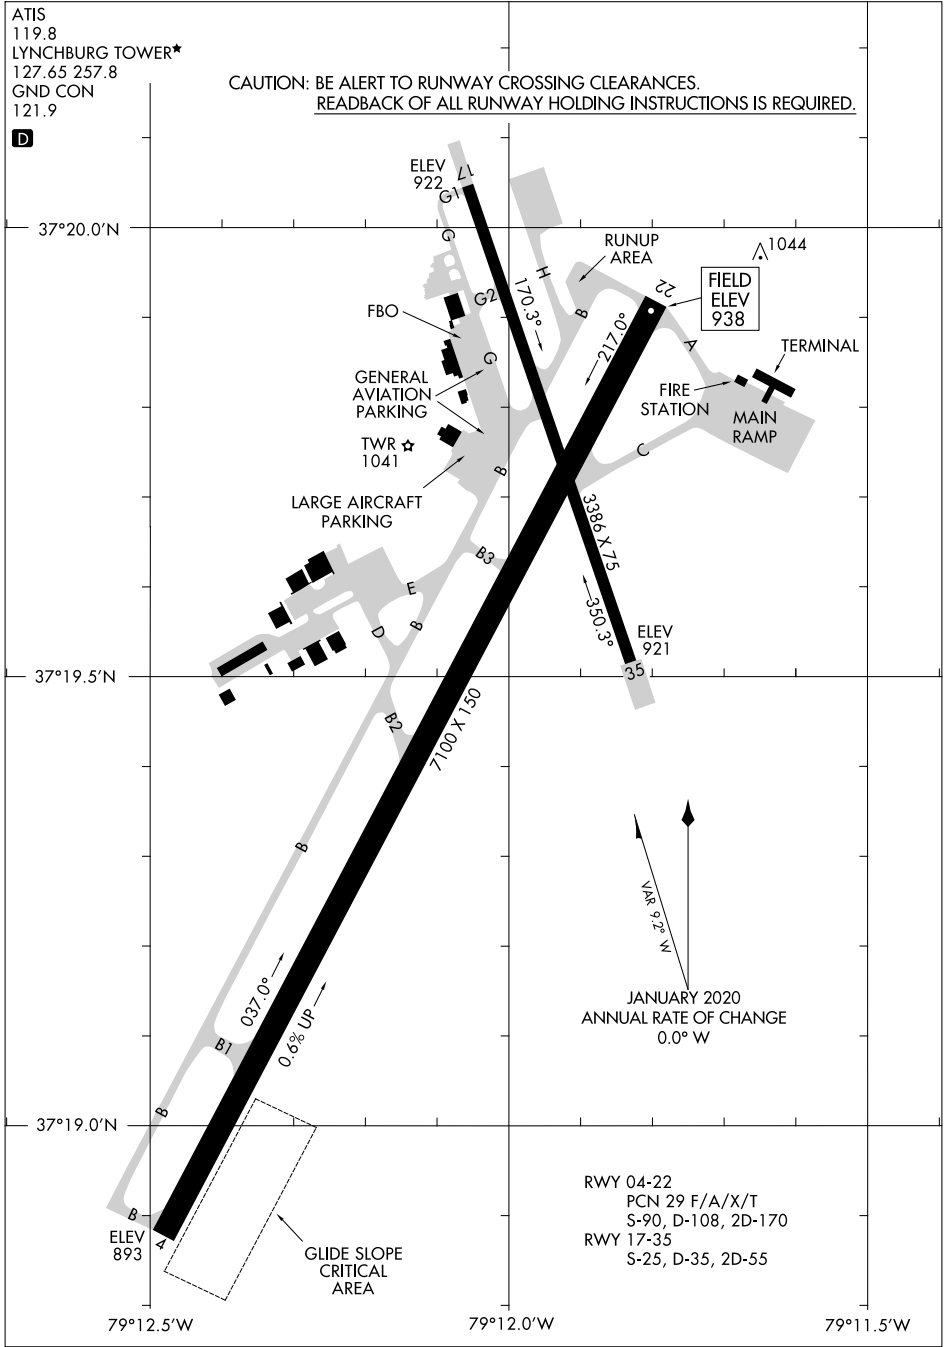

AIRPORT DIAGRAM

ATIS
119.8
LYNCHBURG TOWER*
127.65 257.8
GND CON
121.9

LYNCHBURG RGNL/PRESTON GLENN FLD (LYH)
AL-499 (FAA)
LYNCHBURG, VIRGINIA

CAUTION: BE ALERT TO RUNWAY CROSSING CLEARANCES.
READBACK OF ALL RUNWAY HOLDING INSTRUCTIONS IS REQUIRED.

NE-3, 21 MAR 2024 to 18 APR 2024

NE-3, 21 MAR 2024 to 18 APR 2024

AIRPORT DIAGRAM

23110

LYNCHBURG, VIRGINIA
LYNCHBURG RGNL/PRESTON GLENN FLD (LYH)