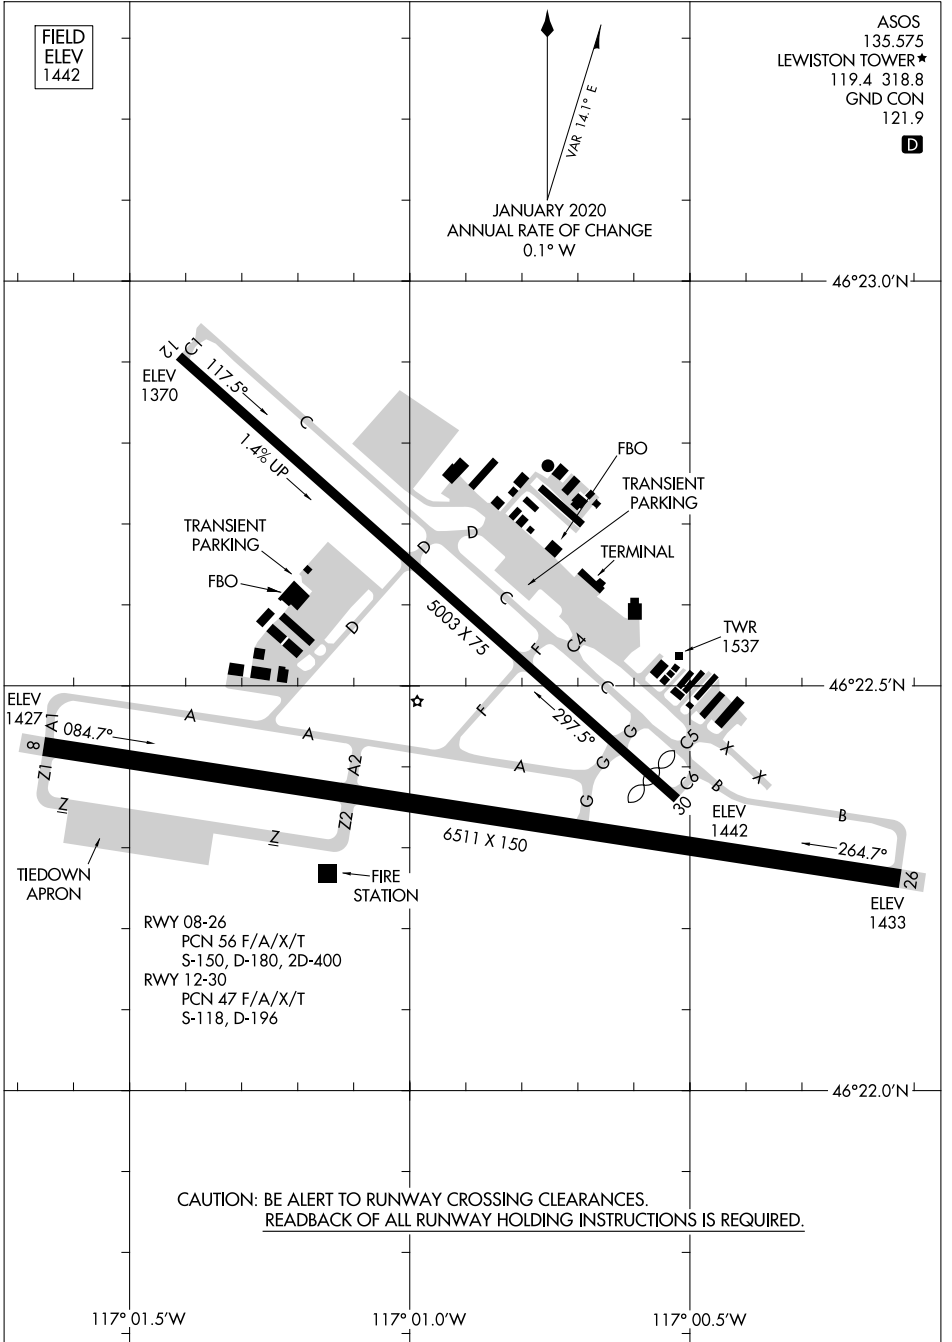

# AIRPORT DIAGRAM

LEWISTON/NEZ PERCE COUNTY (LWS)

AL-515 (FAA)

LEWISTON, IDAHO

NW-1, 25 JAN 2024 to 22 FEB 2024

NW-1, 25 JAN 2024 to 22 FEB 2024

# AIRPORT DIAGRAM

LEWISTON, IDAHO  
LEWISTON/NEZ PERCE COUNTY (LWS)