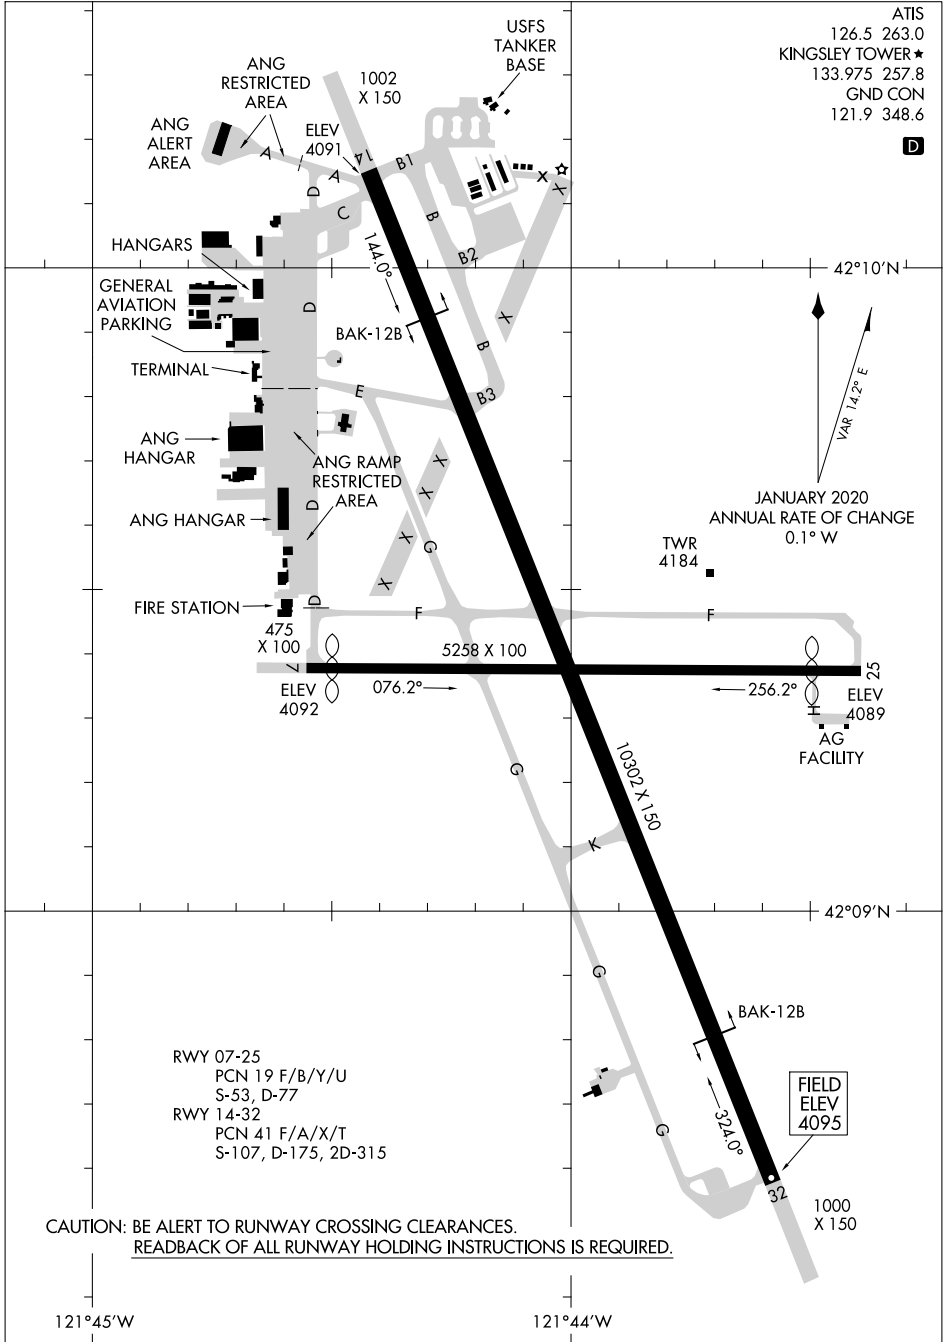

AIRPORT DIAGRAM

CRATER LAKE/KLAMATH RGNL (LMT)

AL-473 (FAA)

KLAMATH FALLS, OREGON

NW-1, 21 MAR 2024 to 18 APR 2024

NW-1, 21 MAR 2024 to 18 APR 2024

AIRPORT DIAGRAM

CRATER LAKE/KLAMATH RGNL (LMT)

KLAMATH FALLS, OREGON