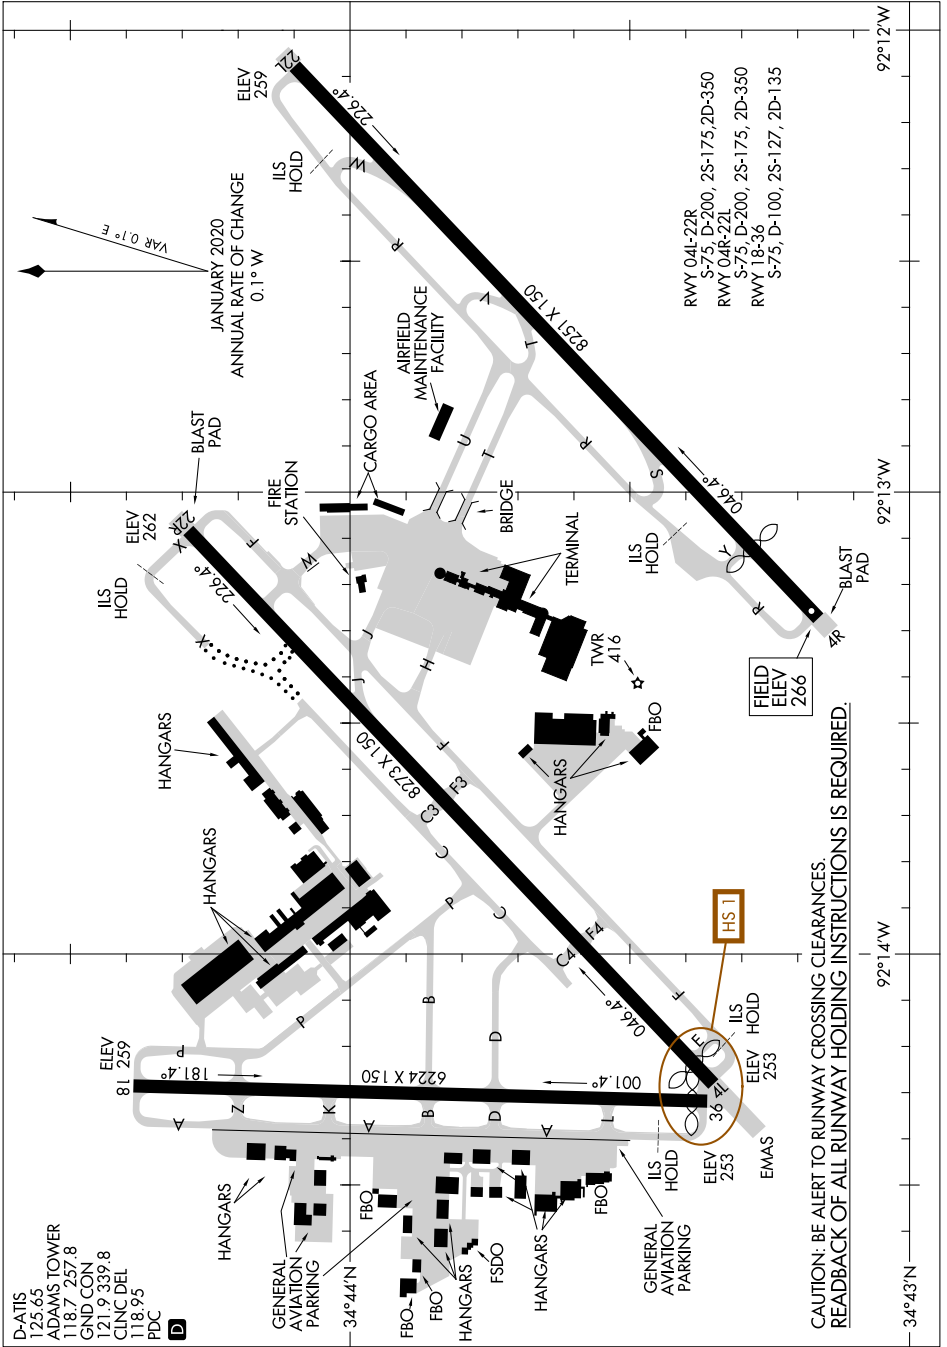

23334
AIRPORT DIAGRAM

BILL AND HILLARY CLINTON NTL/ADAMS FLD (LIT)
AL-233 (FAA)
LITTLE ROCK, ARKANSAS

SC-1, 21 MAR 2024 to 18 APR 2024

SC-1, 21 MAR 2024 to 18 APR 2024

23334
AIRPORT DIAGRAM

BILL AND HILLARY CLINTON NTL/ADAMS FLD (LIT)
LITTLE ROCK, ARKANSAS

- D-ATIS 125.65
- ADAMS TOWER 118.7 257.8
- GND CON 121.9 339.8
- CLNC DEL 118.95
- PDC

CAUTION: BE ALERT TO RUNWAY CROSSING CLEARANCES.
READBCK OF ALL RUNWAY HOLDING INSTRUCTIONS IS REQUIRED.