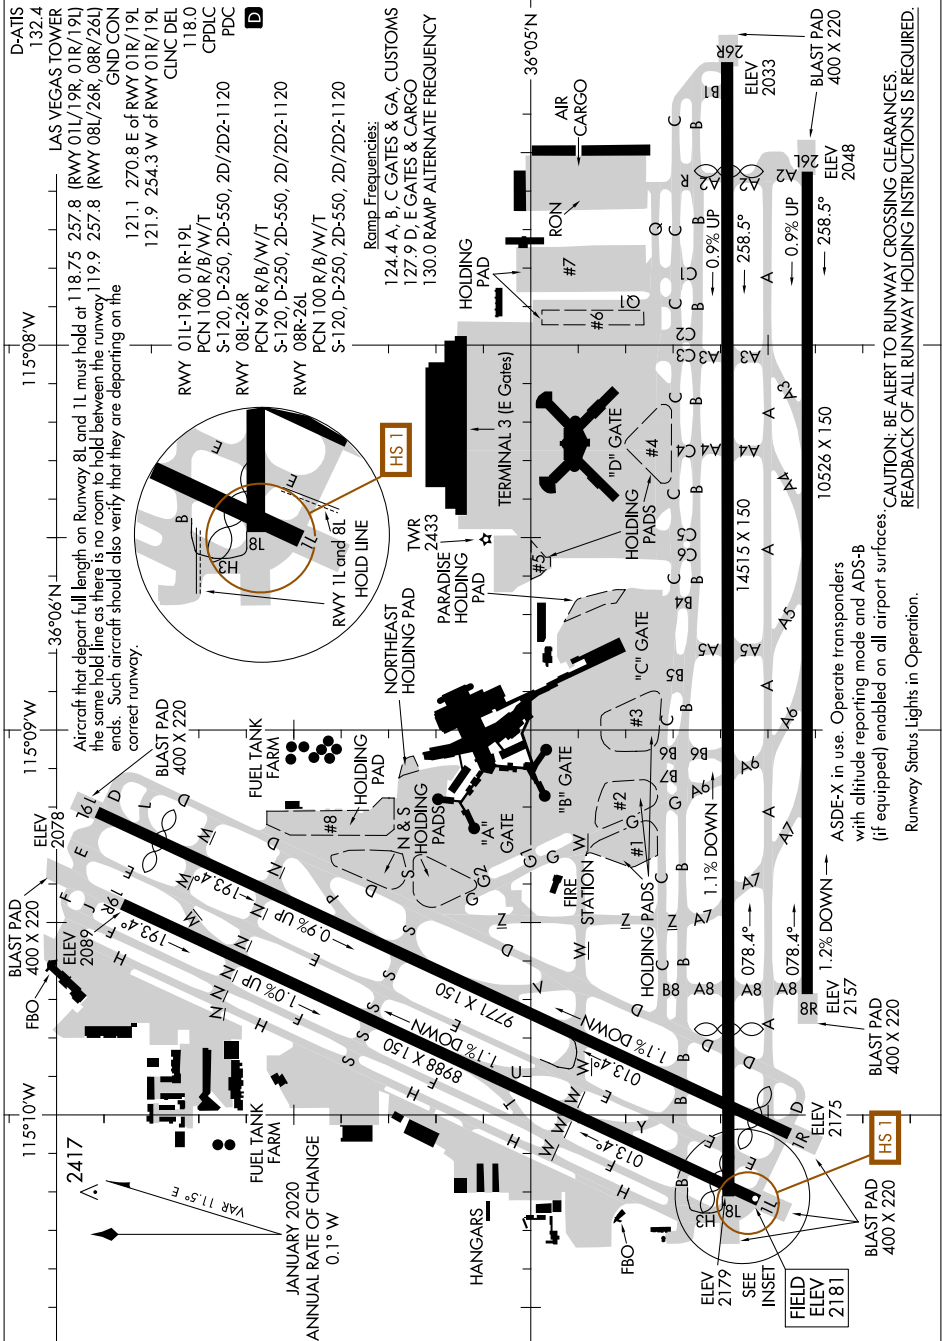

AIRPORT DIAGRAM

AL-662 (FAA)

HARRY REID INTL (LAS)
LAS VEGAS, NEVADA

SW-4, 07 SEP 2023 to 05 OCT 2023

AIRPORT DIAGRAM

LAS VEGAS, NEVADA
HARRY REID INTL (LAS)

SW-4, 07 SEP 2023 to 05 OCT 2023

CAUTION: BE ALERT TO RUNWAY CROSSING CLEARANCES.
REDBACK OF ALL RUNWAY HOLDING INSTRUCTIONS IS REQUIRED.

Runway Status Lights in Operation.