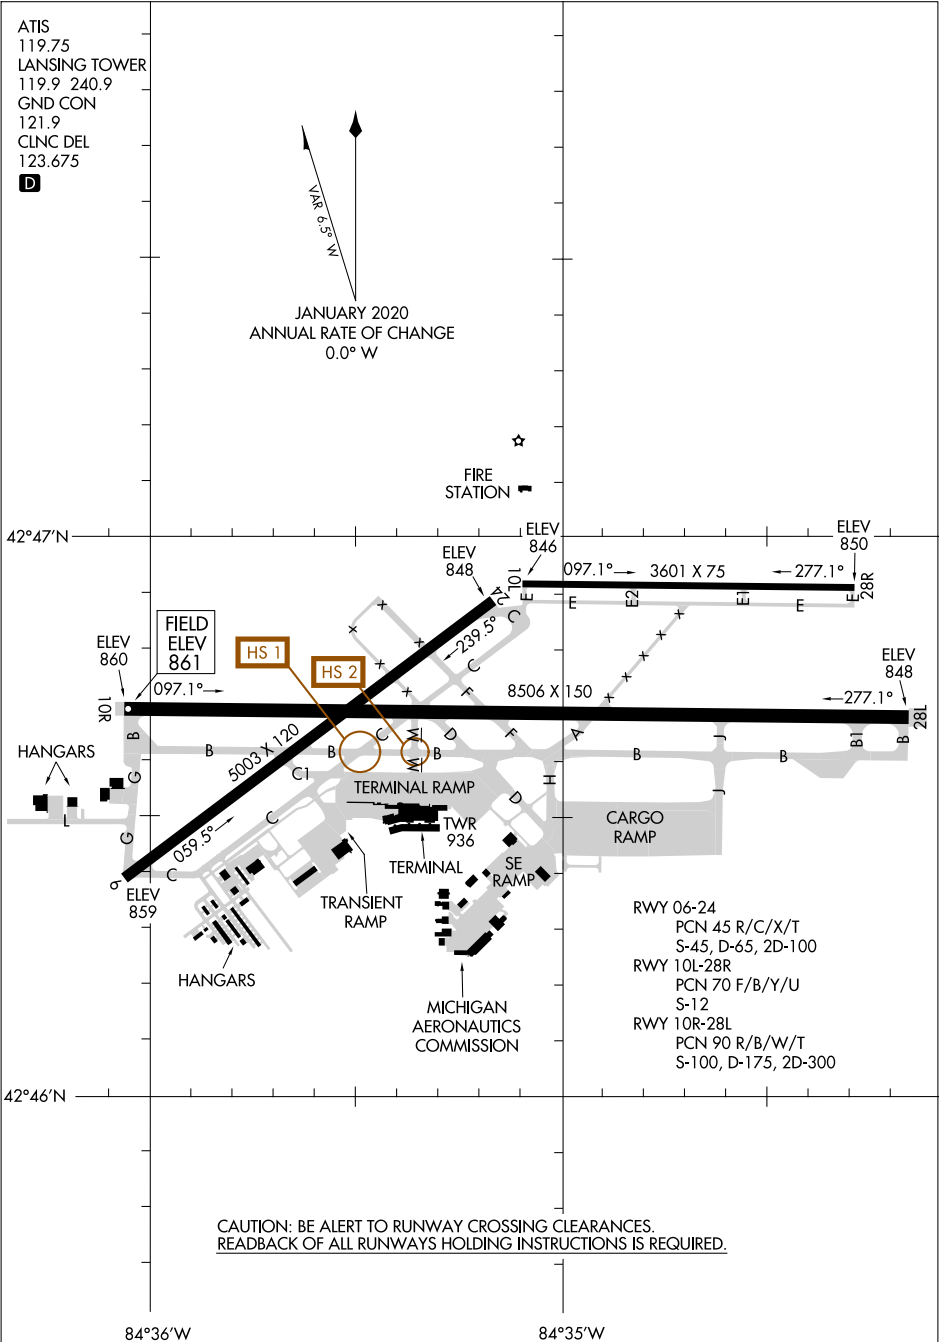

AIRPORT DIAGRAM

AL-224 (FAA)

CAPITAL REGION INTL (L.AN)
LANSING, MICHIGAN

ATIS
 119.75
 LANSING TOWER
 119.9 240.9
 GND CON
 121.9
 CLNC DEL
 123.675

JANUARY 2020
 ANNUAL RATE OF CHANGE
 0.0° W

EC-1, 21 MAR 2024 to 18 APR 2024

EC-1, 21 MAR 2024 to 18 APR 2024

RWY 06-24
 PCN 45 R/C/X/T
 S-45, D-65, 2D-100
 RWY 10L-28R
 PCN 70 F/B/Y/U
 S-12
 RWY 10R-28L
 PCN 90 R/B/W/T
 S-100, D-175, 2D-300

CAUTION: BE ALERT TO RUNWAY CROSSING CLEARANCES.
 READBACK OF ALL RUNWAYS HOLDING INSTRUCTIONS IS REQUIRED.