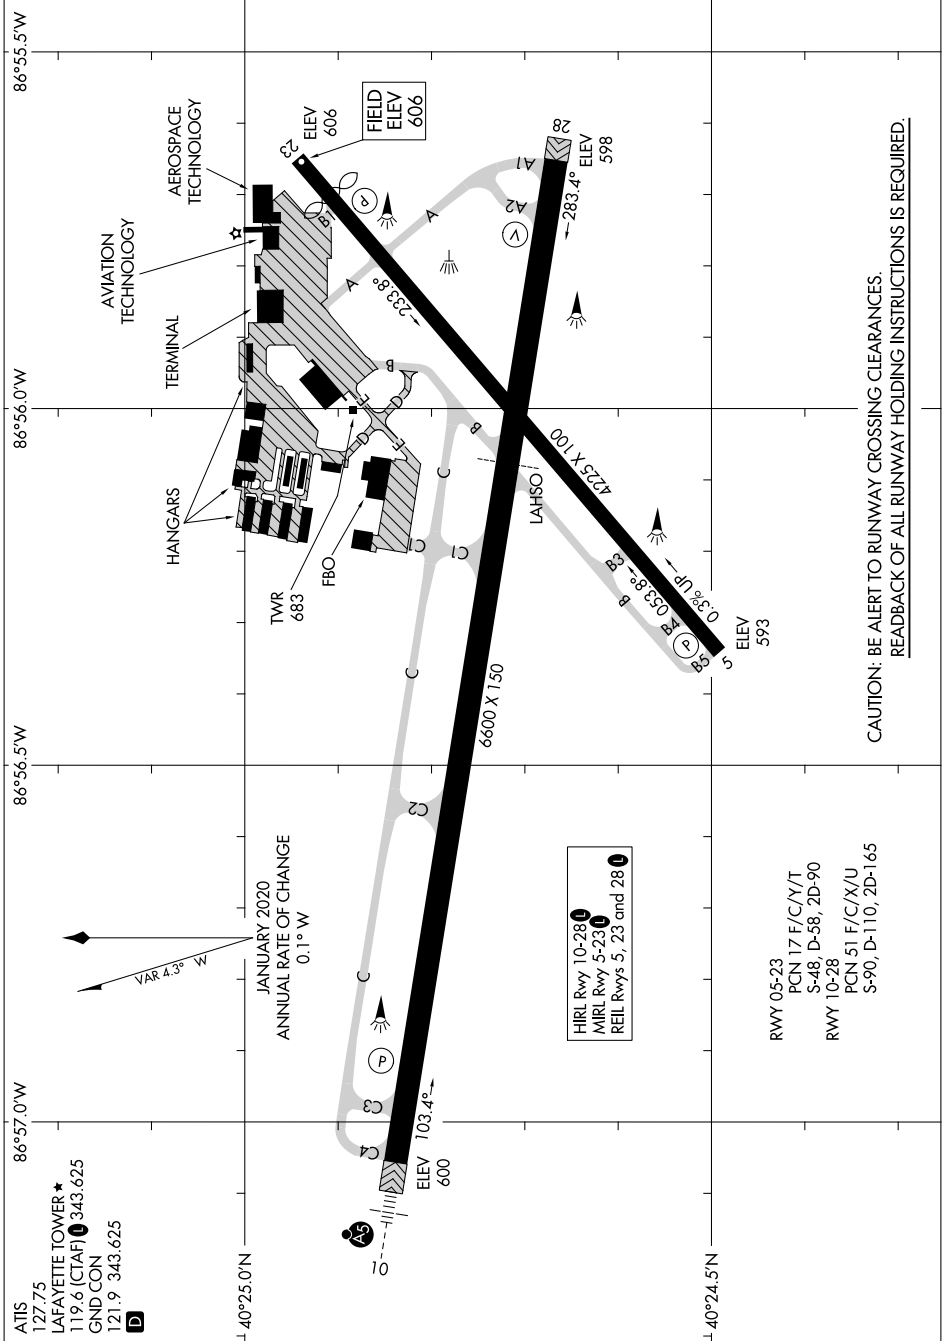

AIRPORT DIAGRAM

AL-220 (FAA)

PURDUE UNIVERSITY (LAF)
LAFAYETTE, INDIANA

EC-2, 23 JAN 2025 to 20 FEB 2025

CAUTION: BE ALERT TO RUNWAY CROSSING CLEARANCES.
REARBACK OF ALL RUNWAY HOLDING INSTRUCTIONS IS REQUIRED.

AIRPORT DIAGRAM

LAFAYETTE, INDIANA
PURDUE UNIVERSITY (LAF)

EC-2, 23 JAN 2025 to 20 FEB 2025