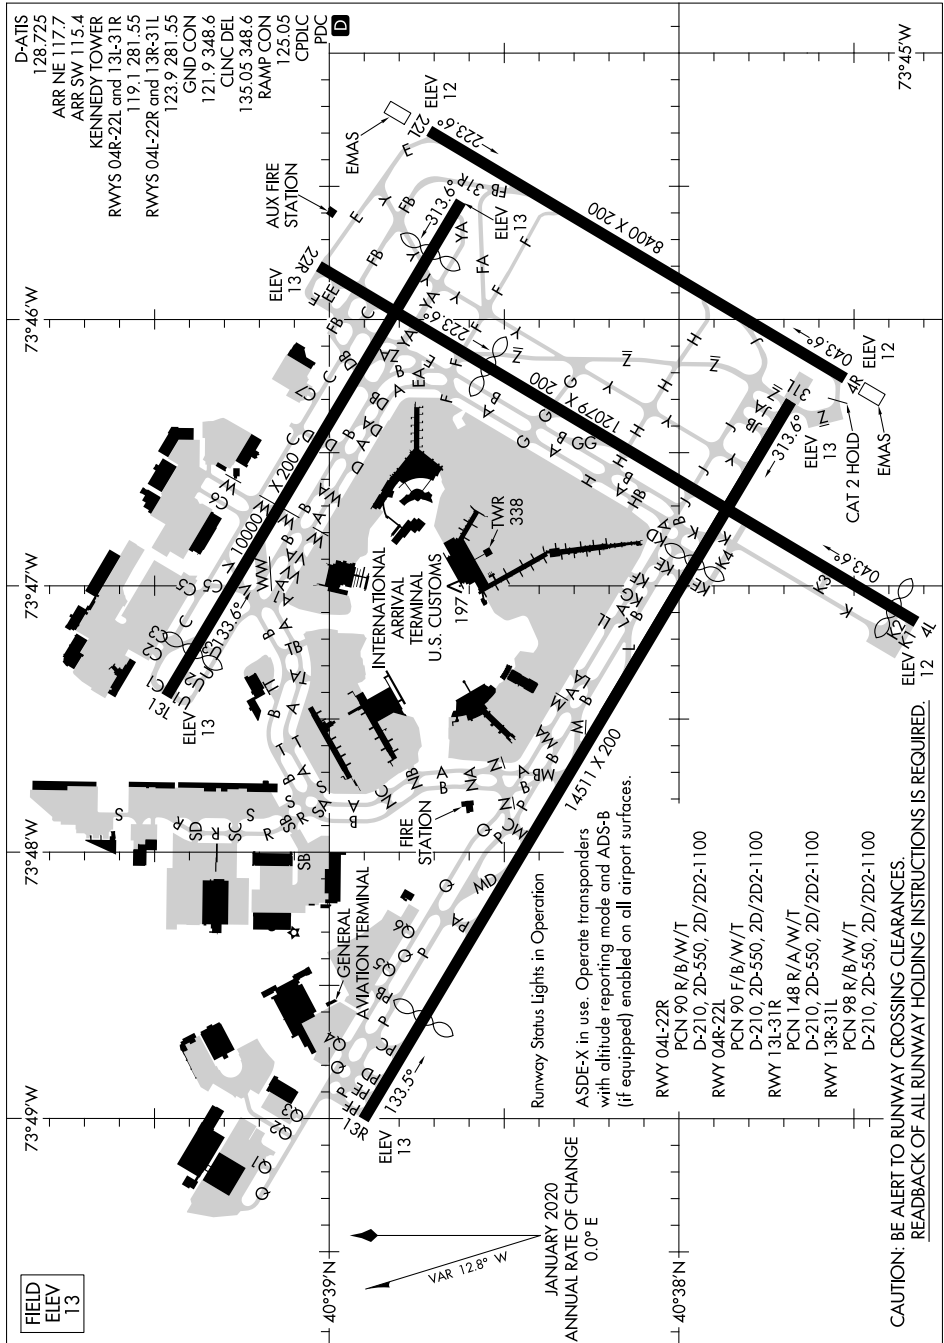

# AIRPORT DIAGRAM

D-ATIS  
128.725  
ARR NE 117.7  
ARR SW 115.4  
KENNEDY TOWER  
RWYS 04R-22L and 13L-31R  
119.1, 281.55  
RWYS 04L-22R and 13R-31L  
123.9, 281.55  
GND CON  
121.9, 348.6  
CLNC DEL  
135.05, 348.6  
RAMP CON  
125.05  
CPDIC  
PDC

AL-610 (FAA)

JOHN F KENNEDY INTL (JFK)  
NEW YORK, NEW YORK

NE-2, 19 MAY 2022 to 16 JUN 2022

NE-2, 19 MAY 2022 to 16 JUN 2022

# AIRPORT DIAGRAM

21168

NEW YORK, NEW YORK

JOHN F KENNEDY INTL (JFK)