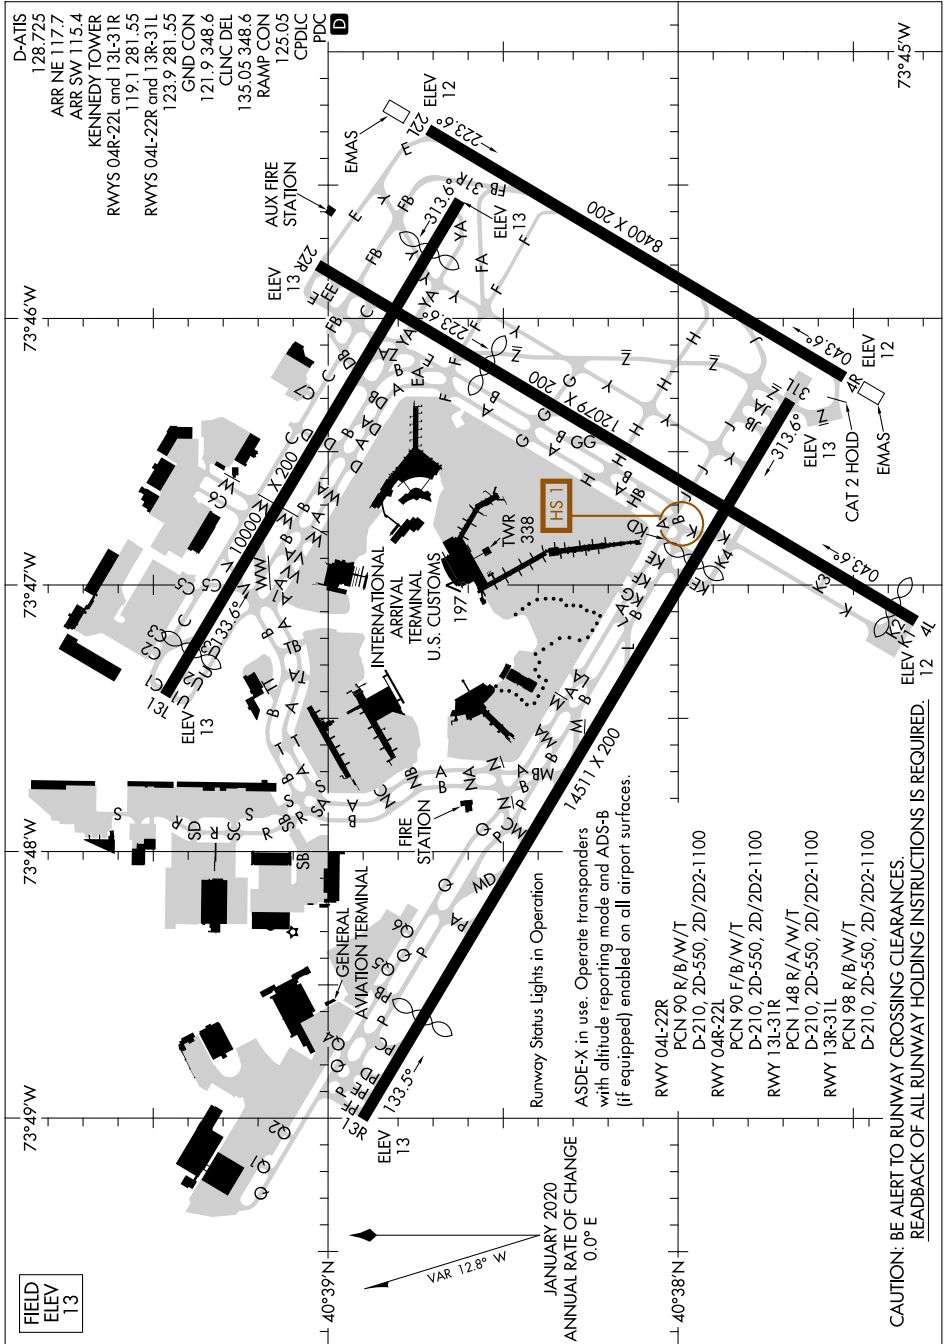

# AIRPORT DIAGRAM

JOHN F KENNEDY INTL (JFK)  
NEW YORK, NEW YORK

AL-610 (FAA)

NE-2, 25 JAN 2024 to 22 FEB 2024

# AIRPORT DIAGRAM

NEW YORK, NEW YORK  
JOHN F KENNEDY INTL (JFK)

NE-2, 25 JAN 2024 to 22 FEB 2024