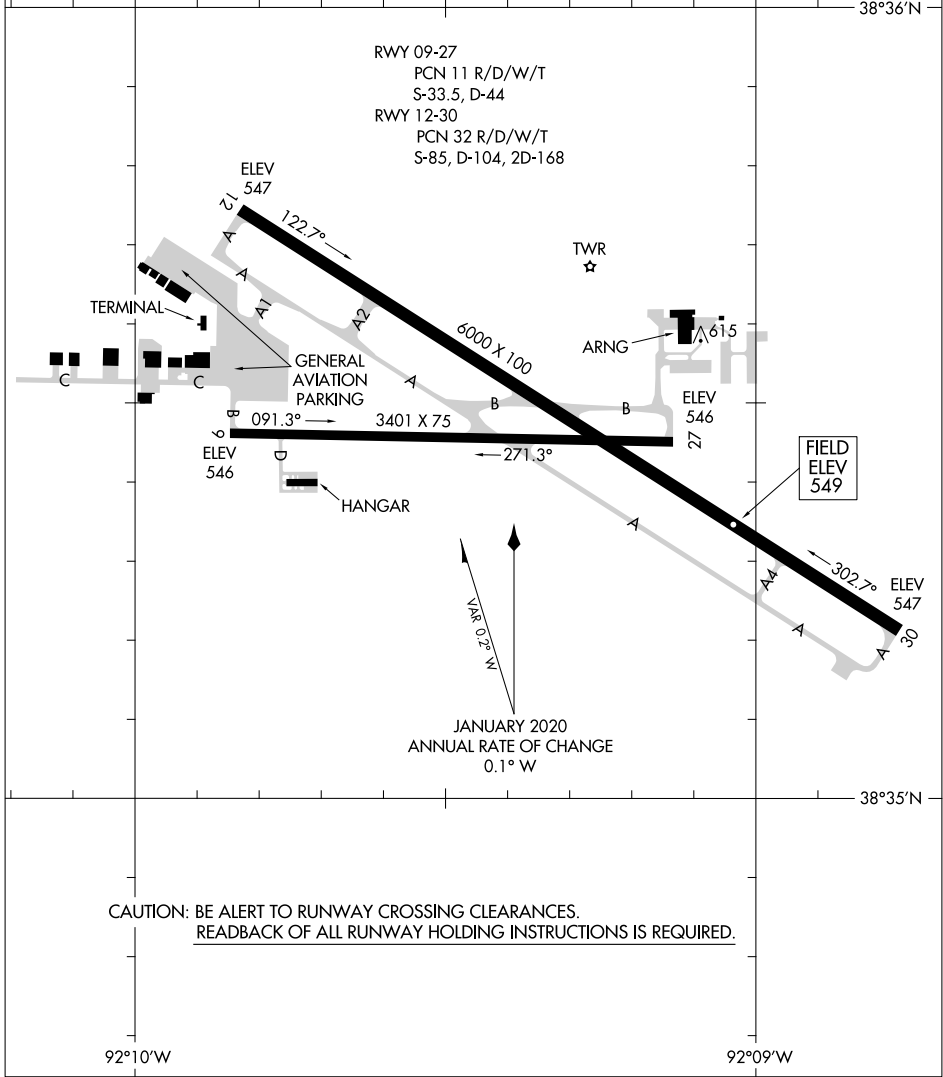

23054

AIRPORT DIAGRAM

AL-796 (FAA)

JEFFERSON CITY MEML (JEF)

JEFFERSON CITY, MISSOURI

ASOS
 133.625
 JEFFERSON CITY TOWER ★
 125.6
 GND CON
 121.7

38°36'N

RWY 09-27
 PCN 11 R/D/W/T
 S-33.5, D-44

RWY 12-30
 PCN 32 R/D/W/T
 S-85, D-104, 2D-168

NC-3, 18 APR 2024 to 16 MAY 2024

NC-3, 18 APR 2024 to 16 MAY 2024

CAUTION: BE ALERT TO RUNWAY CROSSING CLEARANCES.
READBACK OF ALL RUNWAY HOLDING INSTRUCTIONS IS REQUIRED.

AIRPORT DIAGRAM

23054

JEFFERSON CITY, MISSOURI

JEFFERSON CITY MEML (JEF)