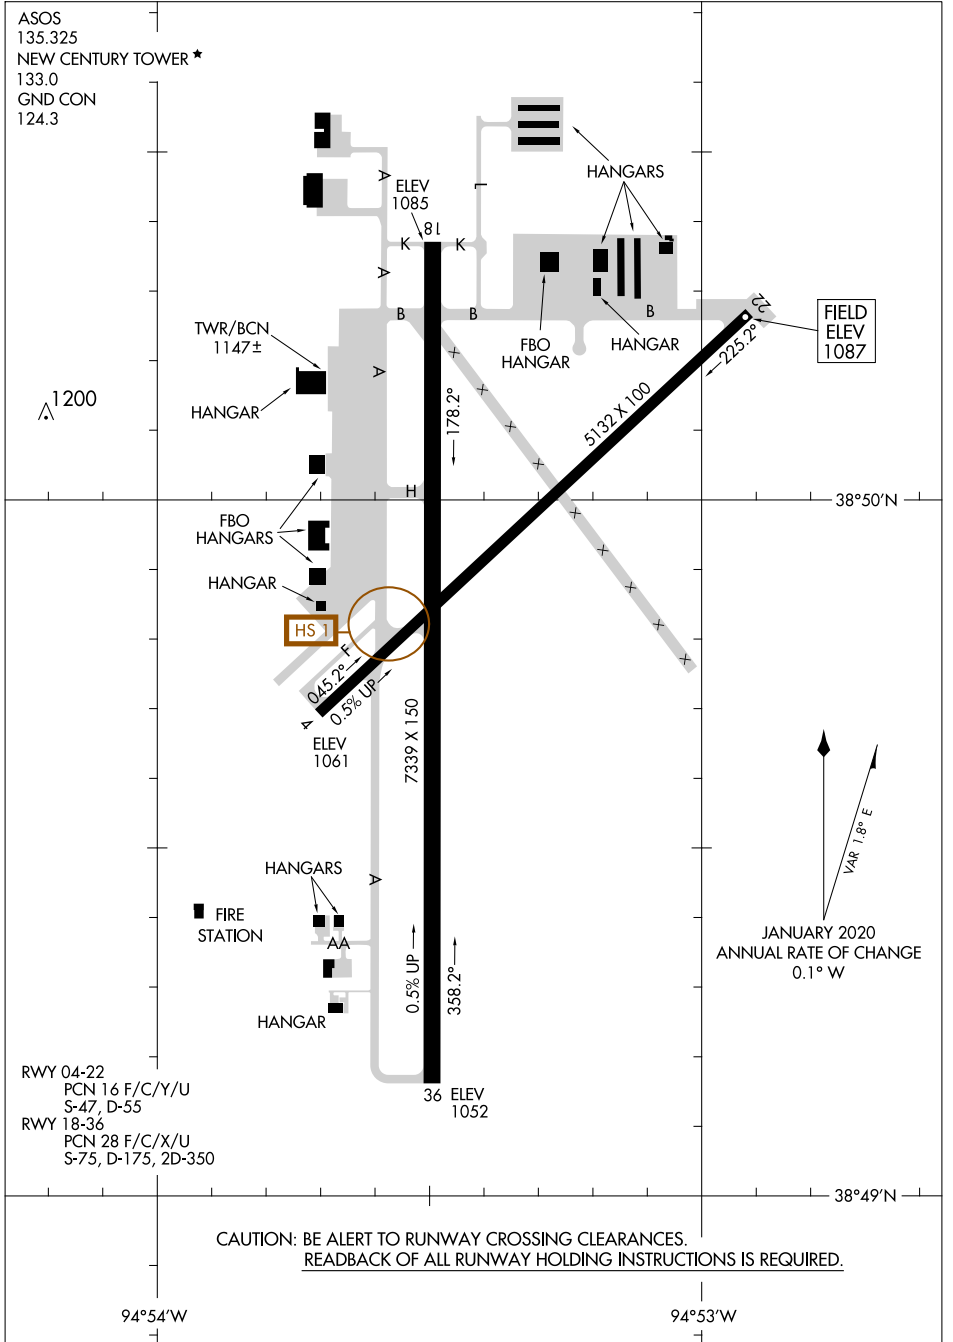

20086  
**AIRPORT DIAGRAM**

**NEW CENTURY AIRCENTER (IXD)**  
OLATHE, KANSAS

AL-302 (FAA)

20086  
**AIRPORT DIAGRAM**

**NEW CENTURY AIRCENTER (IXD)**  
OLATHE, KANSAS