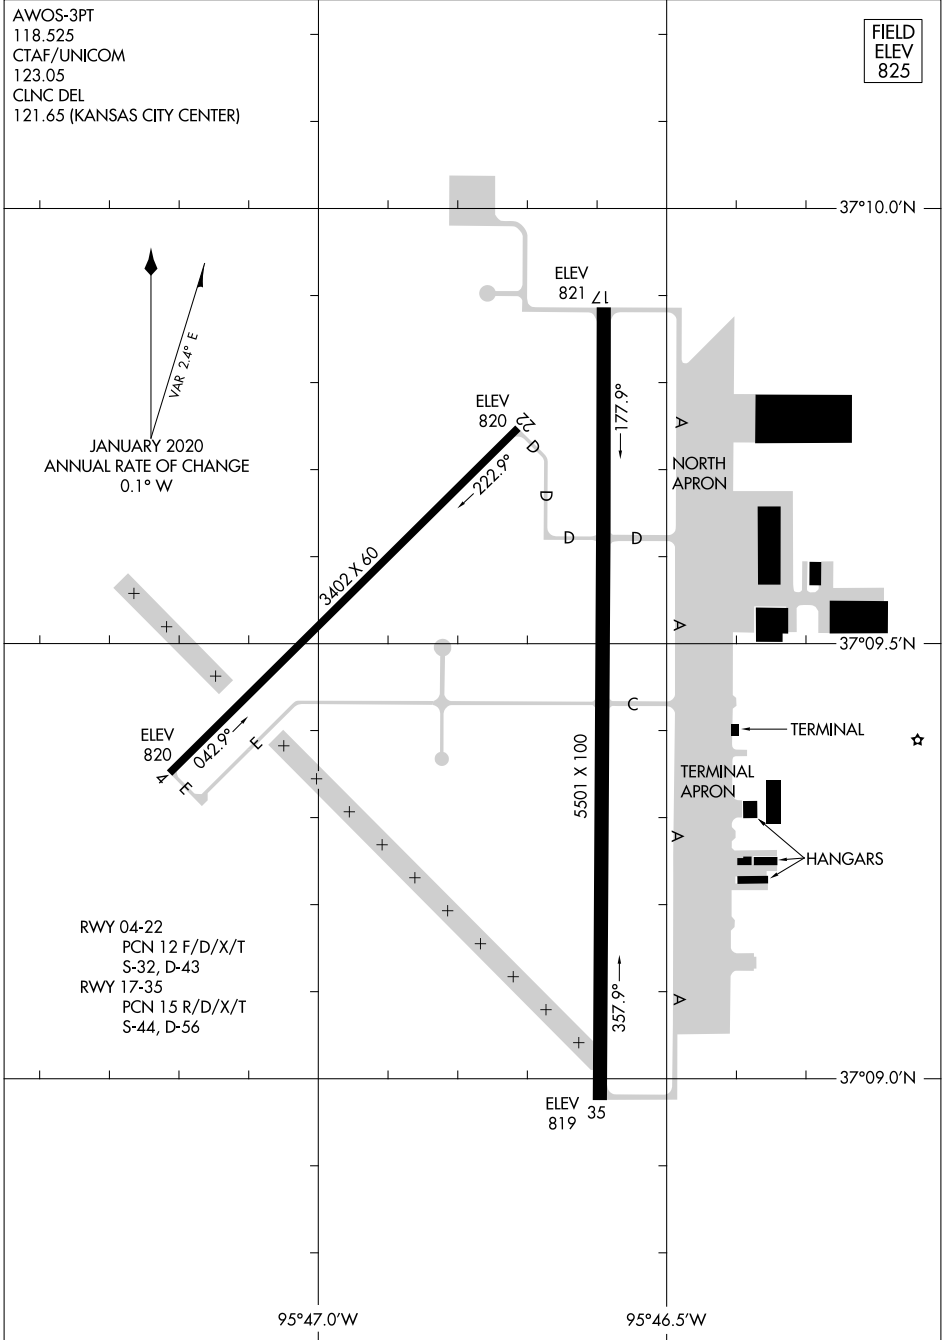

22251

AIRPORT DIAGRAM

AL-495 (FAA)

INDEPENDENCE MUNI (IDP)
INDEPENDENCE, KANSAS

AWOS-3PT
118.525
CTAF/UNICOM
123.05
CLNC DEL
121.65 (KANSAS CITY CENTER)

FIELD
ELEV
825

NC-2, 18 APR 2024 to 16 MAY 2024

NC-2, 18 APR 2024 to 16 MAY 2024

AIRPORT DIAGRAM
22251

INDEPENDENCE, KANSAS
INDEPENDENCE MUNI (IDP)