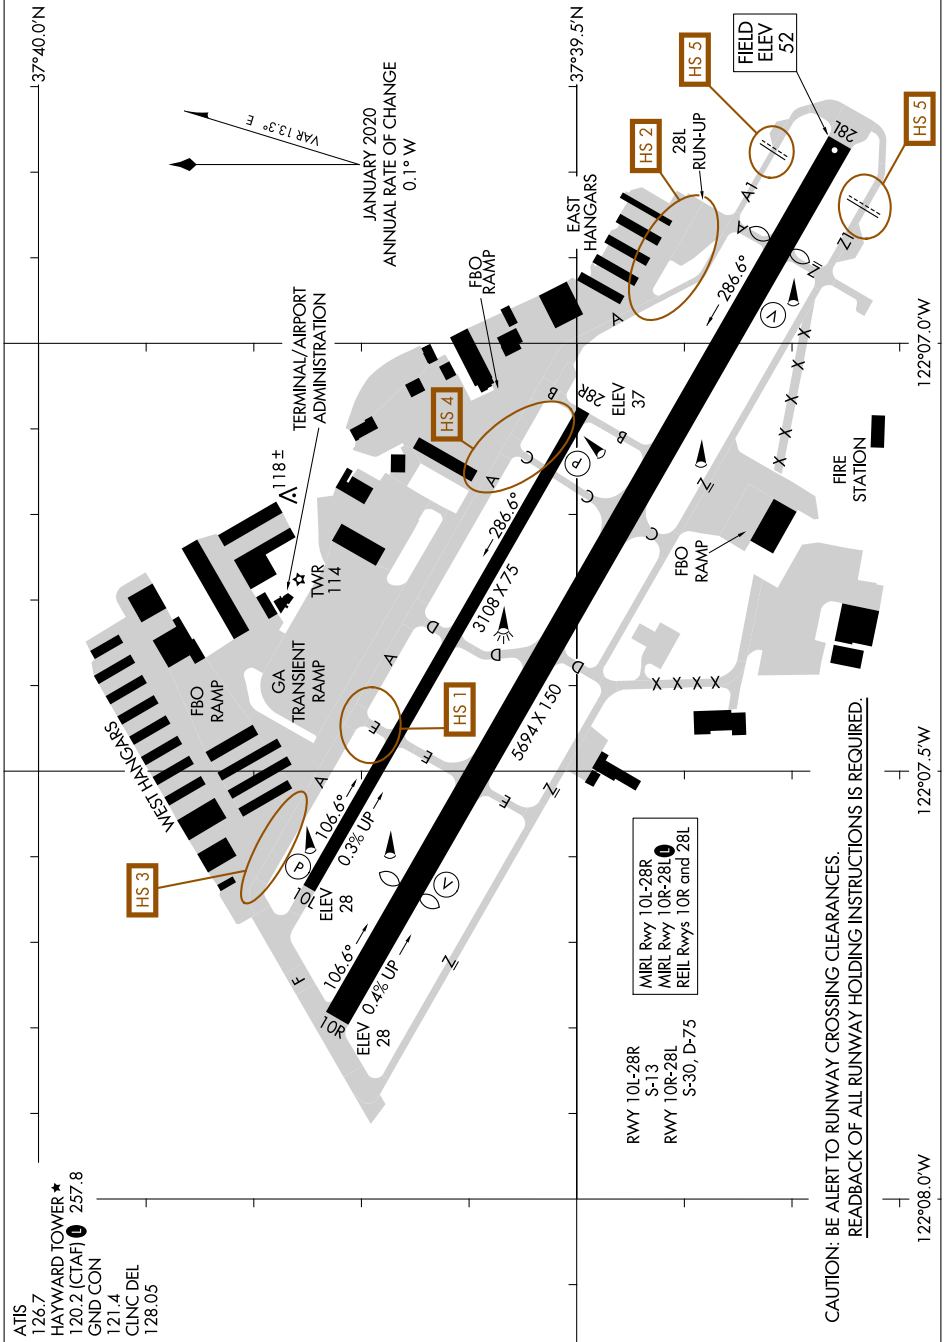

AIRPORT DIAGRAM

AL-5015 (FAA)

HAYWARD EXEC (HWD)
HAYWARD, CALIFORNIA

SW-2, 18 APR 2024 to 16 MAY 2024

SW-2, 18 APR 2024 to 16 MAY 2024

AIRPORT DIAGRAM

HAYWARD, CALIFORNIA
HAYWARD EXEC (HWD)