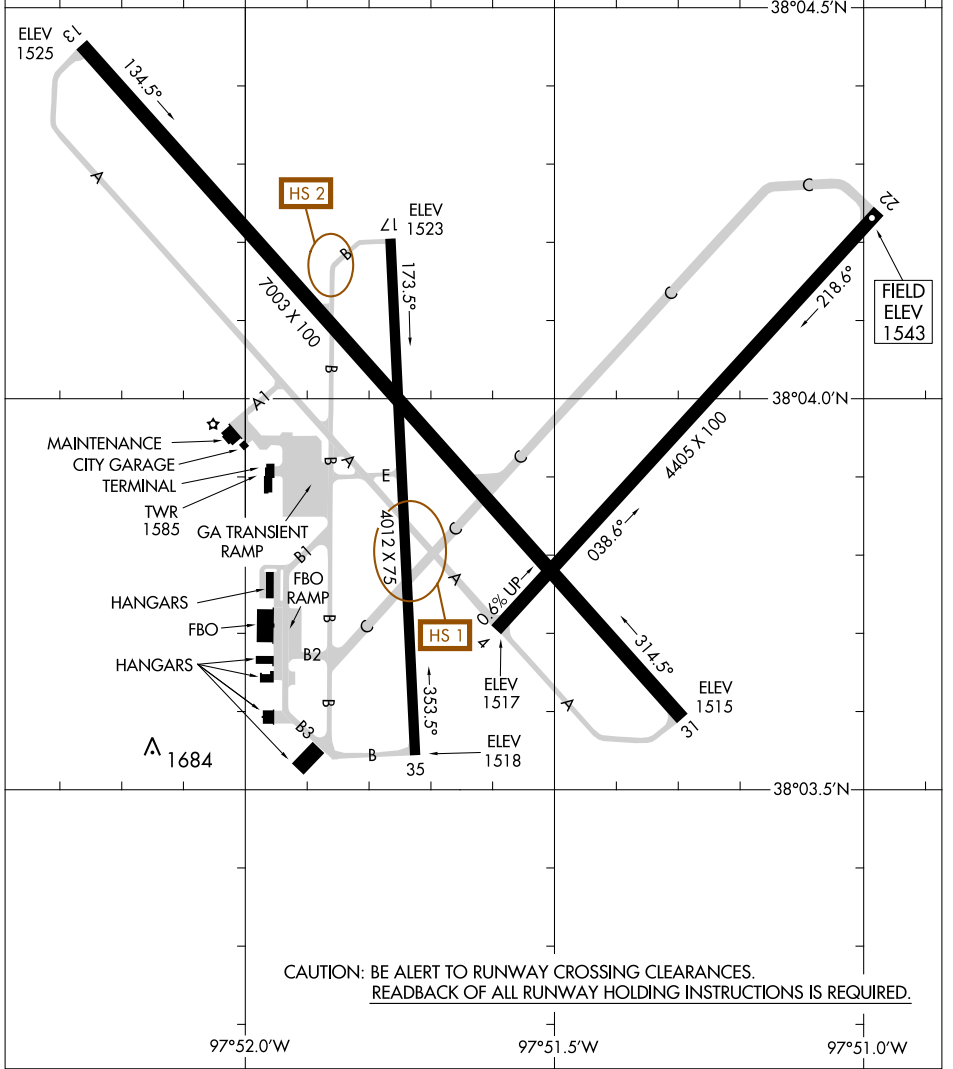

AIRPORT DIAGRAM

HUTCHINSON RGNL (HUT)
HUTCHINSON, KANSAS

AL-200 (FAA)

ATIS
124.25
HUTCHINSON TOWER ★
118.5 363.0
GND CON
121.9

RWY 04-22
S-42, D-52, 2D-76
RWY 13-31
PCN 17 F/D/X/T
S-44, D-58, 2D-103
RWY 17-35
PCN 14 R/B/W/T
S-43.5, D-58.5, 2D-76

NC-2, 21 MAR 2024 to 18 APR 2024

NC-2, 21 MAR 2024 to 18 APR 2024

CAUTION: BE ALERT TO RUNWAY CROSSING CLEARANCES.
READBACK OF ALL RUNWAY HOLDING INSTRUCTIONS IS REQUIRED.