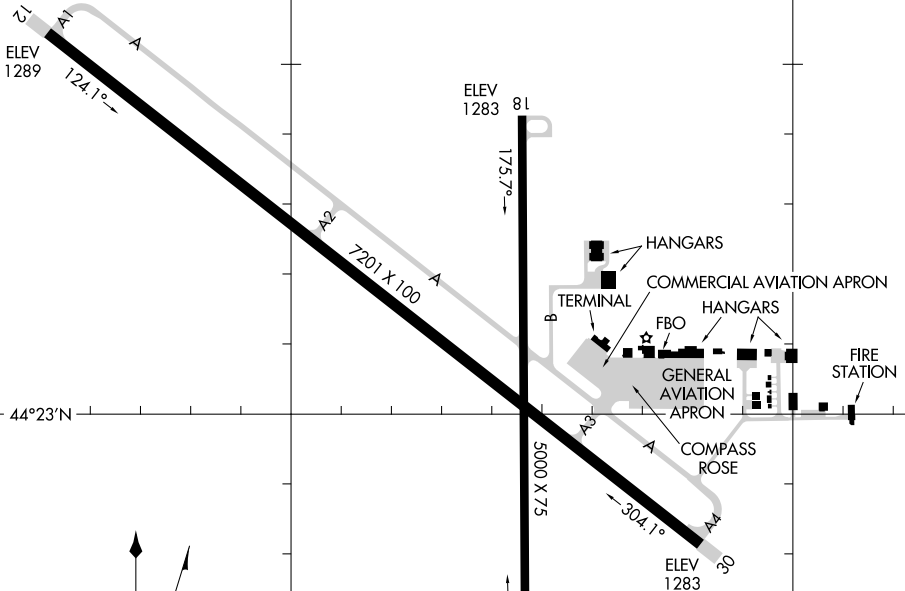

22139

AIRPORT DIAGRAM

AL-202 (FAA)

HURON RGNL (HON)
HURON, SOUTH DAKOTA

ASOS
118.125
CTAF/UNICOM
123.0

FIELD
ELEV
1289

44°24'N

RWY 12-30
PCN 51 R/B/W/T
S-75, D-150, 2D-280, 2D/2D2-395
RWY 18-36
PCN 11 R/C/W/T
S-40, D-55

NC-1, 18 APR 2024 to 16 MAY 2024

44°23'N

JANUARY 2020
ANNUAL RATE OF CHANGE
0.1° W

98°14'W

1397

98°13'W

NC-1, 18 APR 2024 to 16 MAY 2024

AIRPORT DIAGRAM