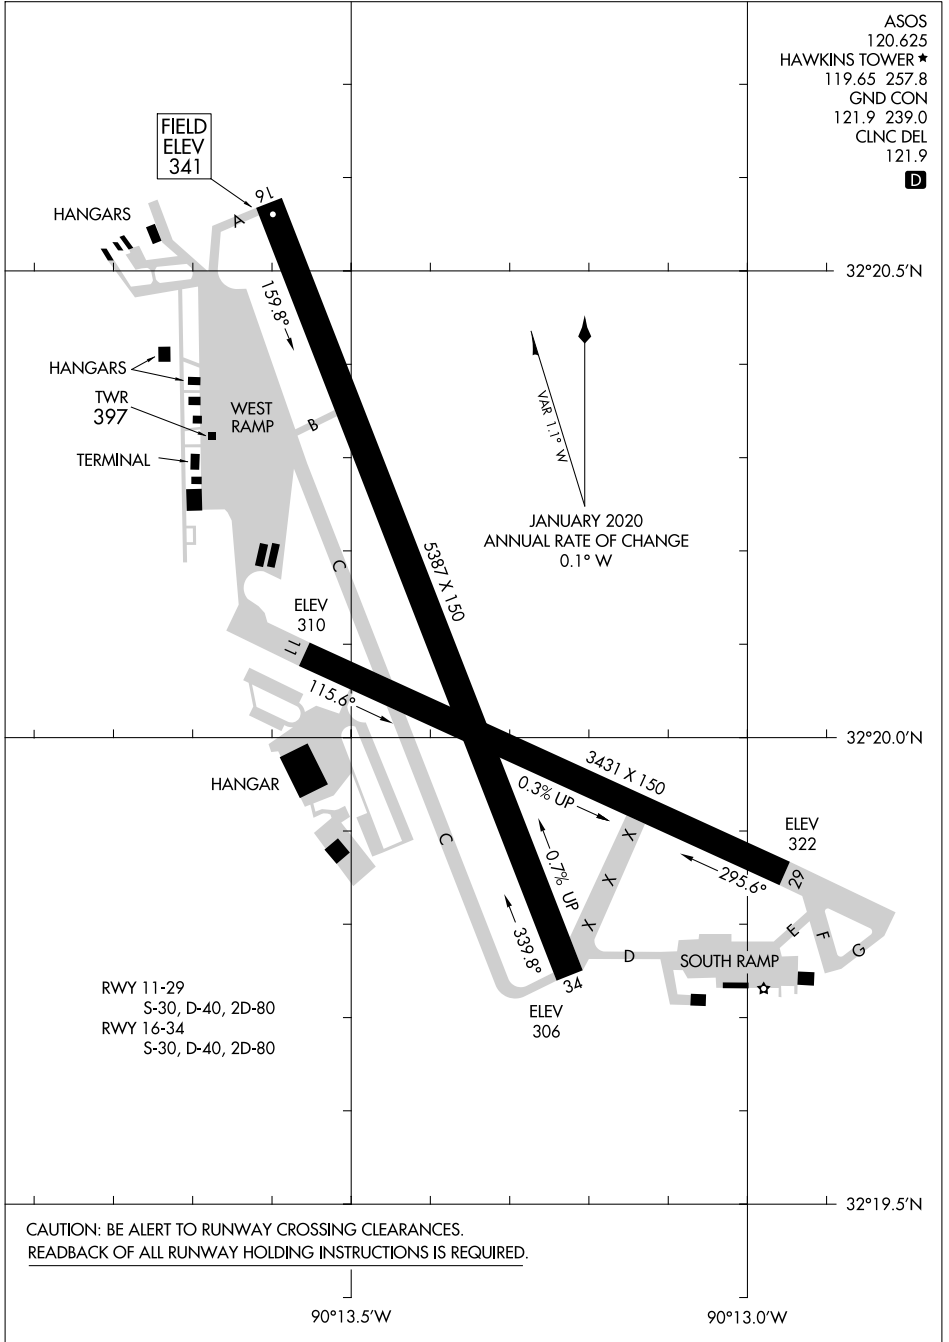

AIRPORT DIAGRAM

AL-206 (FAA)

HAWKINS FLD (HKS)
JACKSON, MISSISSIPPI

ASOS 120.625
 HAWKINS TOWER ★ 119.65 257.8
 GND CON 121.9 239.0
 CLNC DEL 121.9

D

SC-4, 18 APR 2024 to 16 MAY 2024

SC-4, 18 APR 2024 to 16 MAY 2024

CAUTION: BE ALERT TO RUNWAY CROSSING CLEARANCES.
 READBACK OF ALL RUNWAY HOLDING INSTRUCTIONS IS REQUIRED.

AIRPORT DIAGRAM

JACKSON, MISSISSIPPI
HAWKINS FLD (HKS)