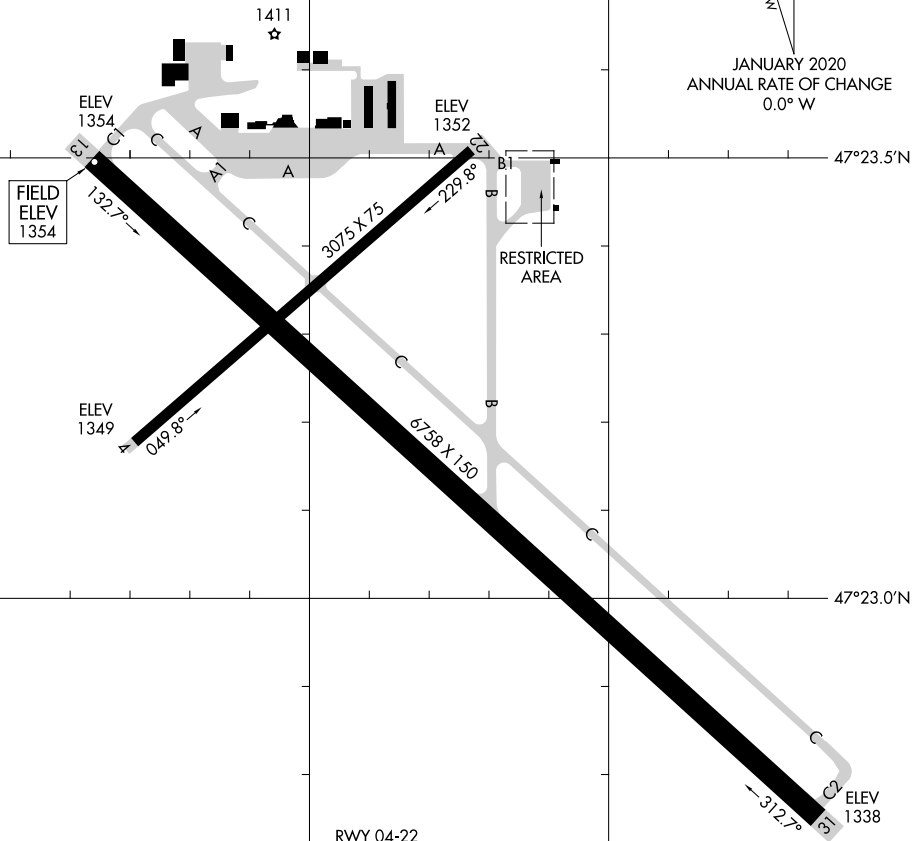

22251

AIRPORT DIAGRAM

AL-5159 (FAA)

RANGE RGNL (HIB)
HIBBING, MINNESOTA

ASOS
126.425
CTAF/UNICOM
123.000
CLNC DEL
127.4

D

JANUARY 2020
ANNUAL RATE OF CHANGE
0.0° W

FIELD
ELEV
1354

RESTRICTED
AREA

RWY 04-22
PCN 3 F/B/Y/U
S-35, D-45
RWY 13-31
PCN 33 F/C/X/T
S-60, D-100, 2D-160

NC-1, 21 MAR 2024 to 18 APR 2024

NC-1, 21 MAR 2024 to 18 APR 2024

AIRPORT DIAGRAM

22251

HIBBING, MINNESOTA
RANGE RGNL (HIB)

92°50.5'W 92°50.0'W

47°22.5'N

47°23.0'N

47°23.5'N