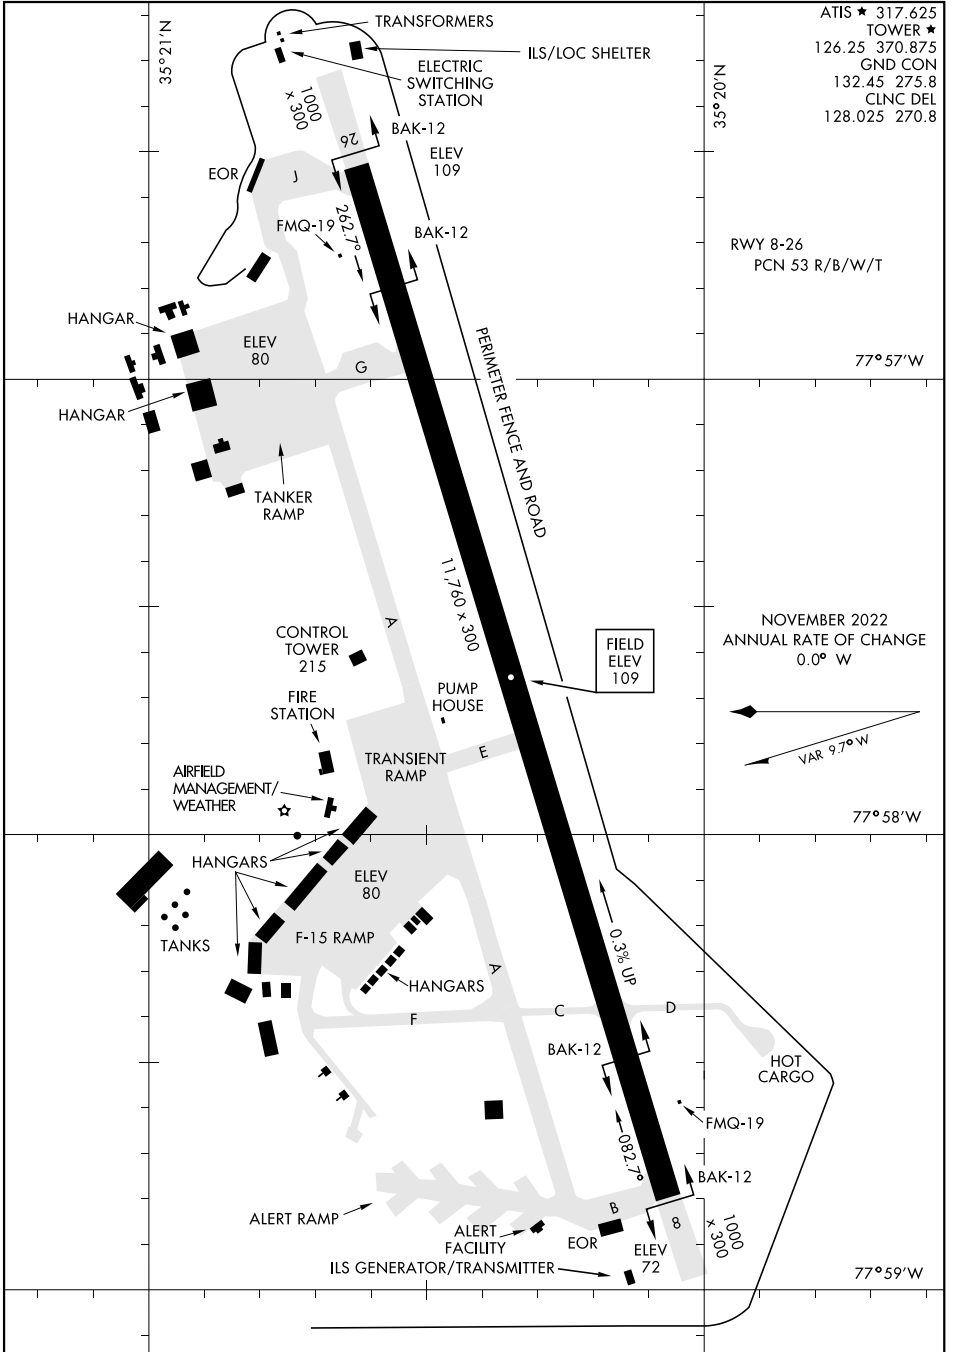

# AIRPORT DIAGRAM

SEYMOUR JOHNSON AFB (KGSB)

GOLDSBORO, NORTH CAROLINA

[USAF]

ATIS ★ 317.625  
 TOWER ★ 126.25 370.875  
 GND CON 132.45 275.8  
 CLNC DEL 128.025 270.8

RWY 8-26  
 PCN 53 R/B/W/T

NOVEMBER 2022  
 ANNUAL RATE OF CHANGE  
 0.0° W

SE-2, 21 MAR 2024 to 18 APR 2024

SE-2, 21 MAR 2024 to 18 APR 2024

# AIRPORT DIAGRAM

GOLDSBORO, NORTH CAROLINA

SEYMOUR JOHNSON AFB (KGSB)