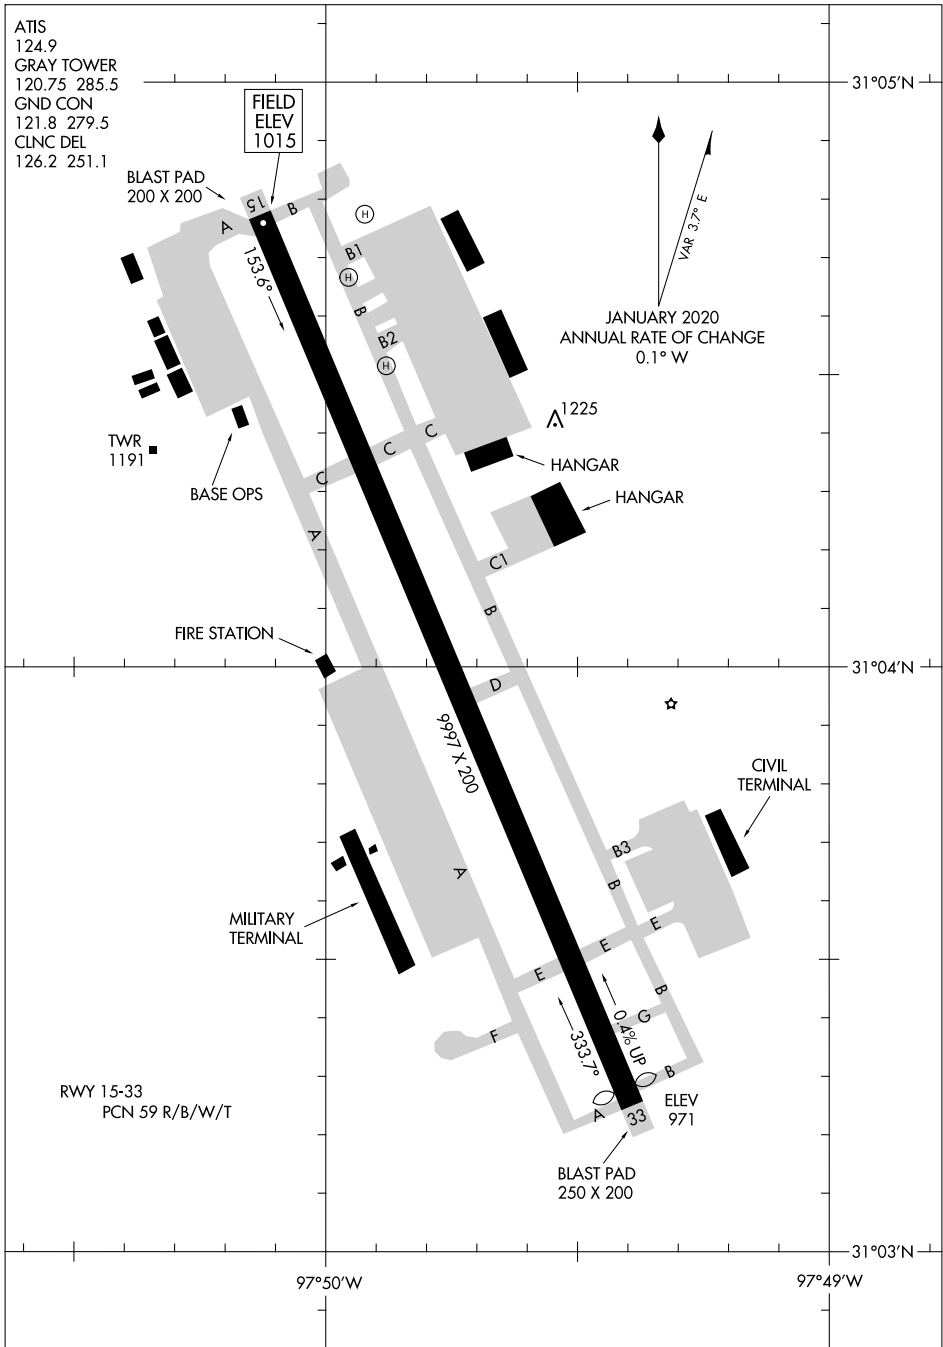

24081

AIRPORT DIAGRAM

AL-906 (FAA)

ROBERT GRAY AAF (G.R.K)
FORT CAVAZOS (KILLEEN), TEXAS

ATIS
124.9
GRAY TOWER
120.75 285.5
GND CON
121.8 279.5
CLNC DEL
126.2 251.1

FIELD
ELEV
1015

BLAST PAD
200 X 200

TWR
1191

BASE OPS

FIRE STATION

RWY 15-33
PCN 59 R/B/W/T

MILITARY
TERMINAL

JANUARY 2020
ANNUAL RATE OF CHANGE
0.1° W

CIVIL
TERMINAL

BLAST PAD
250 X 200

ELEV
971

SC-3, 18 APR 2024 to 16 MAY 2024

SC-3, 18 APR 2024 to 16 MAY 2024

AIRPORT DIAGRAM

24081

FORT CAVAZOS (KILLEEN), TEXAS
ROBERT GRAY AAF (G.R.K)