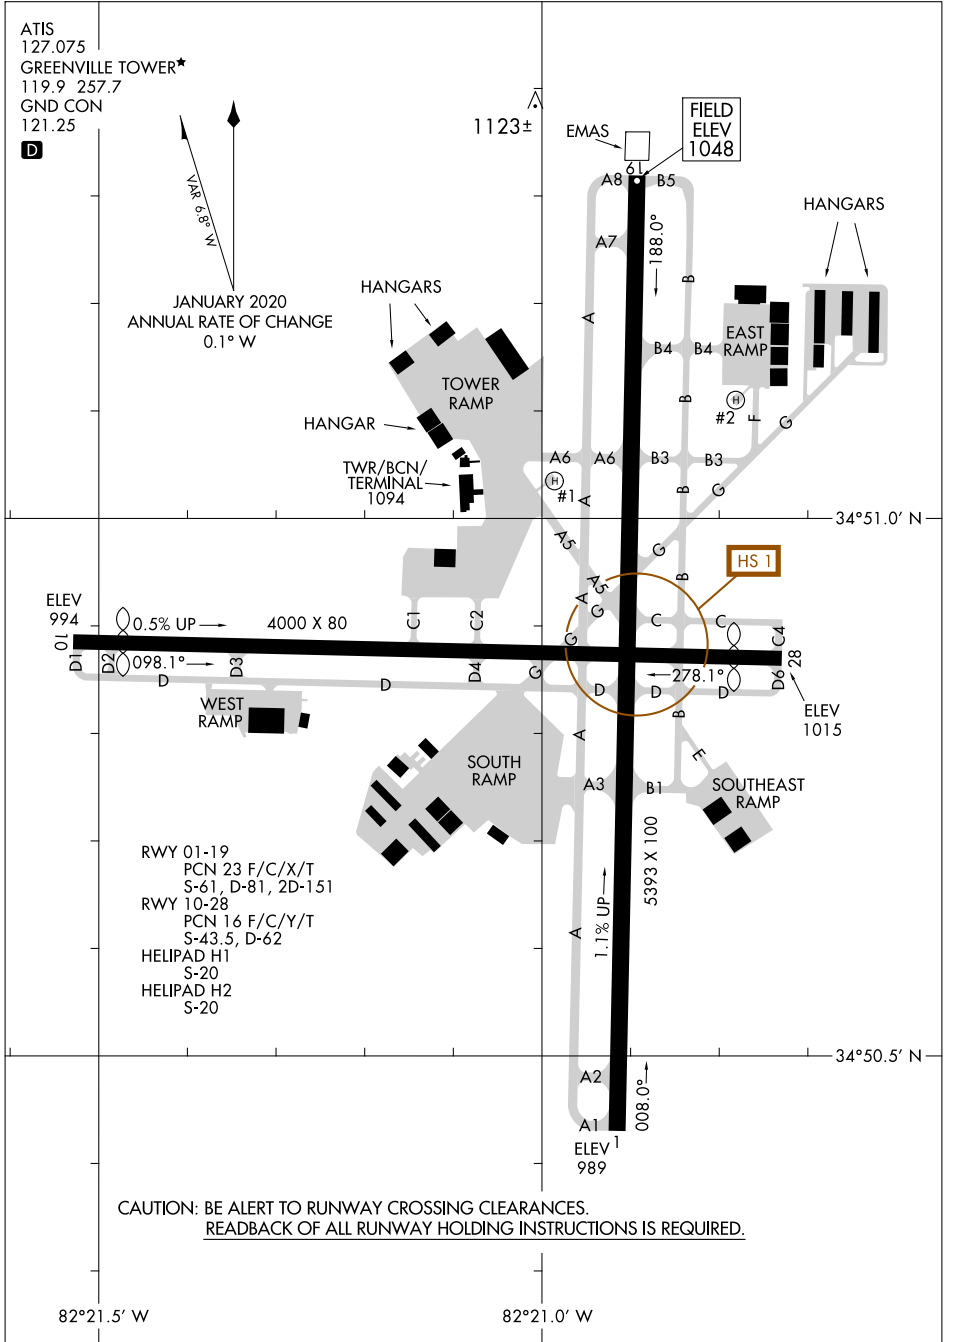

22307

AIRPORT DIAGRAM

AL-180 (FAA)

GREENVILLE DOWNTOWN (GMU)
GREENVILLE, SOUTH CAROLINA

SE-2, 21 MAR 2024 to 18 APR 2024

SE-2, 21 MAR 2024 to 18 APR 2024

AIRPORT DIAGRAM

22307

GREENVILLE, SOUTH CAROLINA
GREENVILLE DOWNTOWN (GMU)