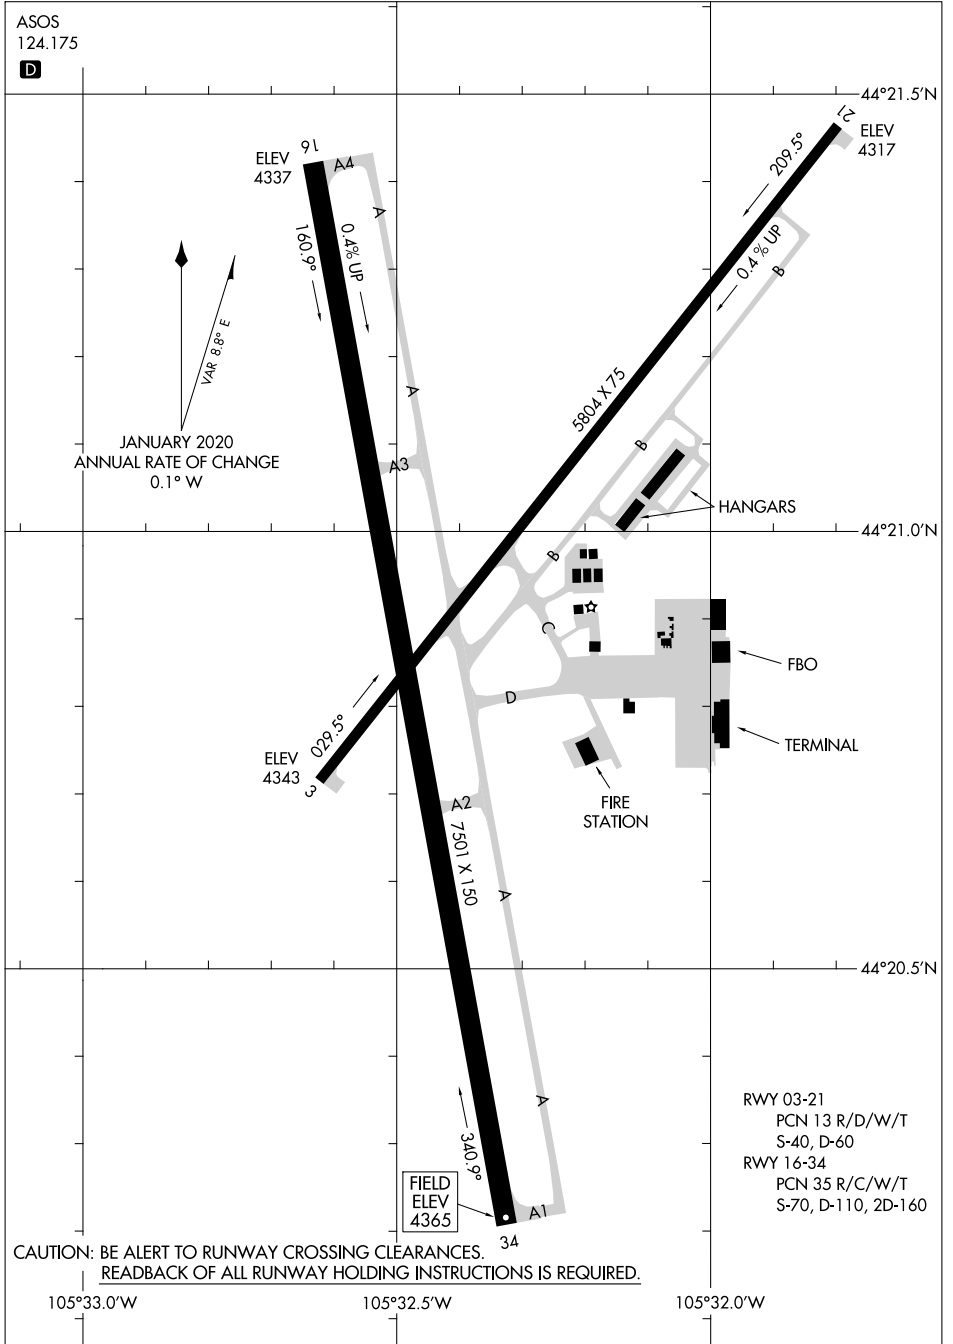

# AIRPORT DIAGRAM

NORTHEAST WYOMING RGNL (GCC)  
GILLETTE, WYOMING

AL-5728 (FAA)

ASOS  
124.175

**D**

NW-1, 18 APR 2024 to 16 MAY 2024

NW-1, 18 APR 2024 to 16 MAY 2024

# AIRPORT DIAGRAM

21168

GILLETTE, WYOMING  
NORTHEAST WYOMING RGNL (GCC)