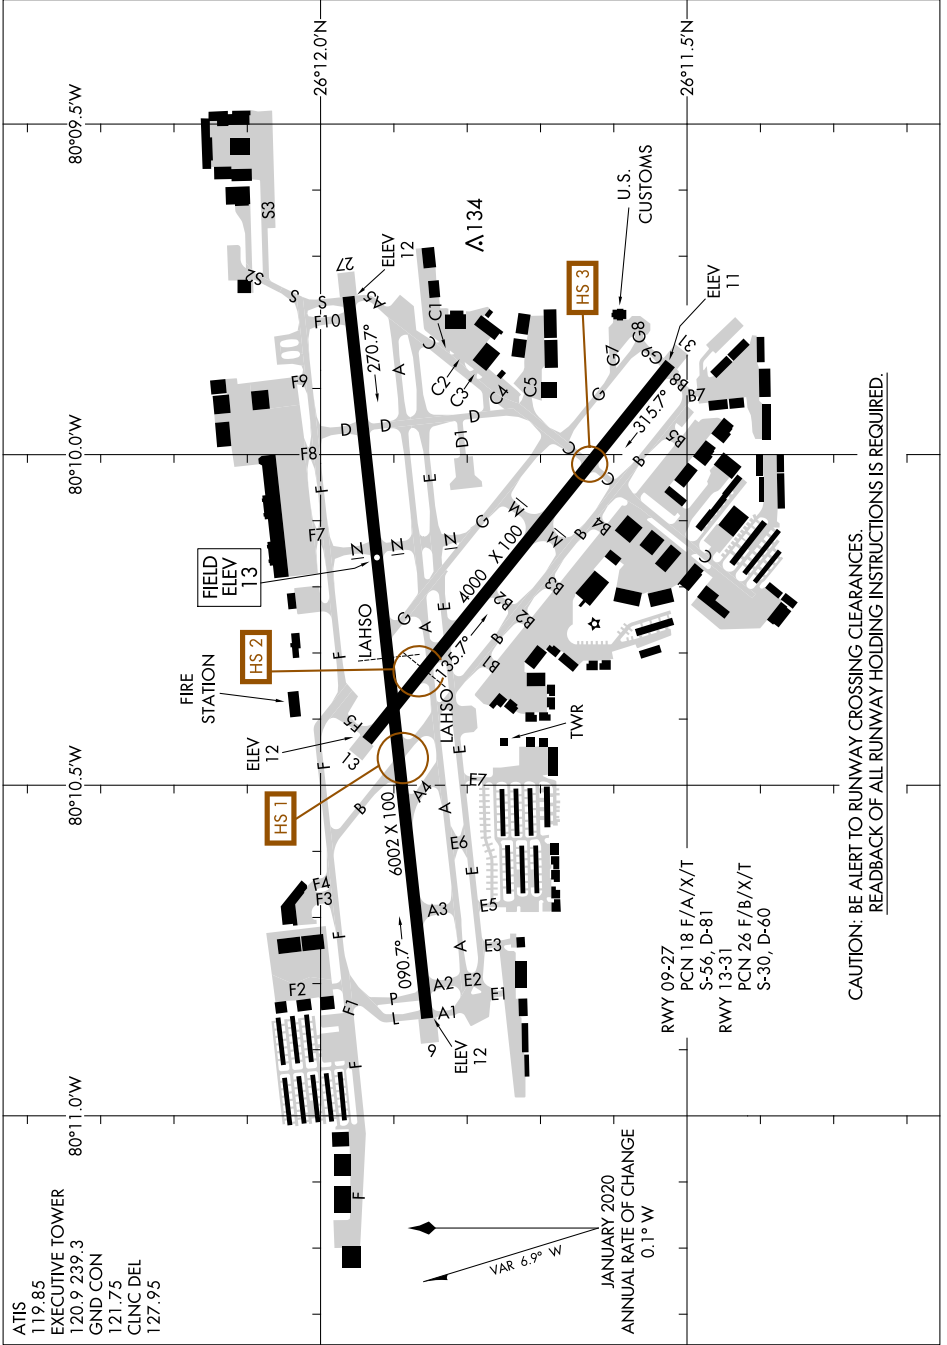

23222

AIRPORT DIAGRAM

AL-5942 (FAA)

FORT LAUDERDALE EXEC (F^{XE}E)
FORT LAUDERDALE, FLORIDA

SE-3, 18 APR 2024 to 16 MAY 2024

CAUTION: BE ALERT TO RUNWAY CROSSING CLEARANCES
REDBACK OF ALL RUNWAY HOLDING INSTRUCTIONS IS REQUIRED.

SE-3, 18 APR 2024 to 16 MAY 2024

AIRPORT DIAGRAM

23222

FORT LAUDERDALE, FLORIDA
FORT LAUDERDALE EXEC (F^{XE}E)