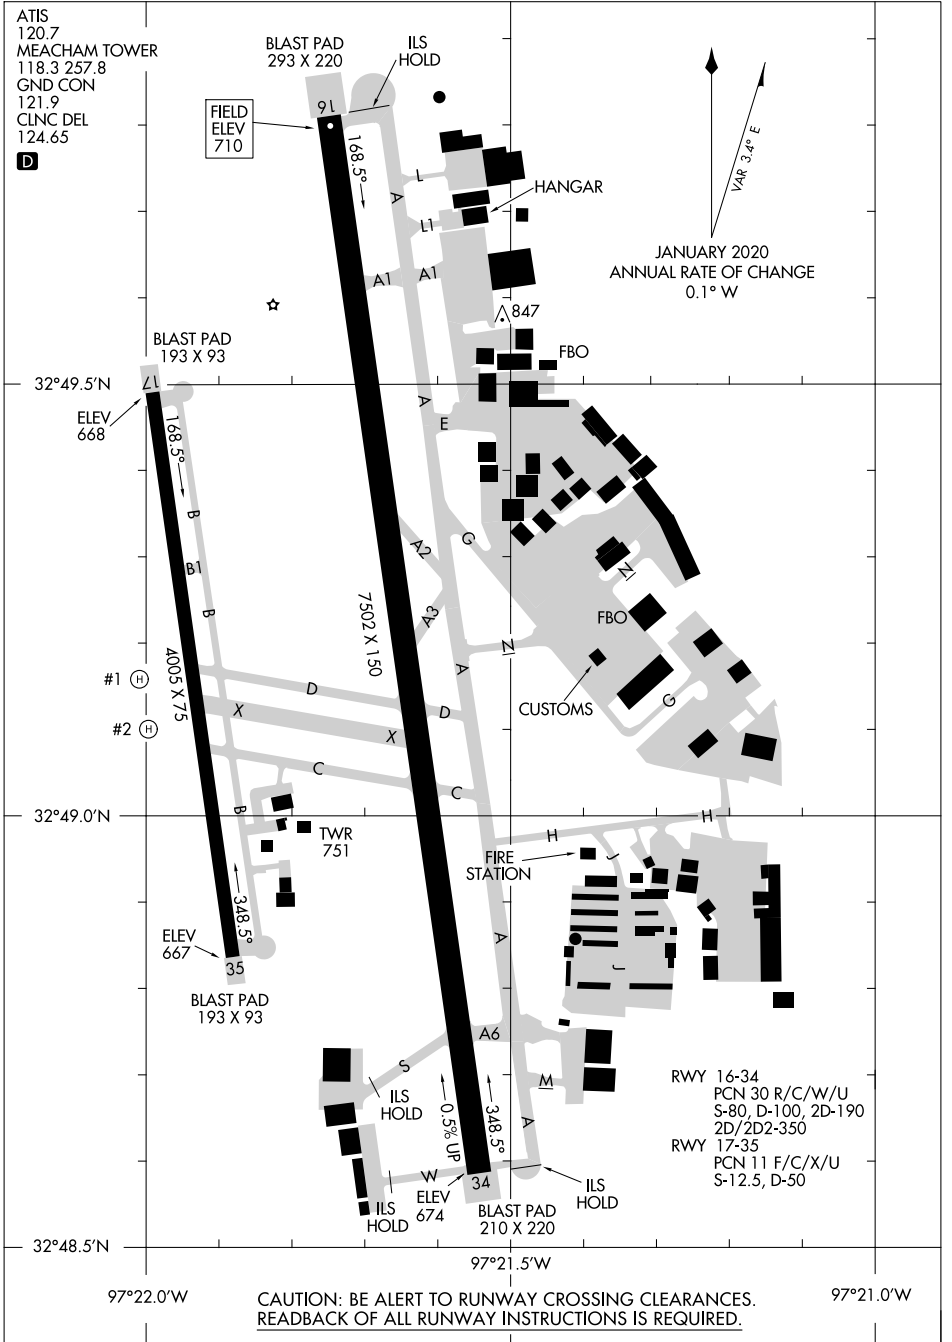

# AIRPORT DIAGRAM

AL-159 (FAA)

SC-2, 21 MAR 2024 to 18 APR 2024

SC-2, 21 MAR 2024 to 18 APR 2024

# AIRPORT DIAGRAM