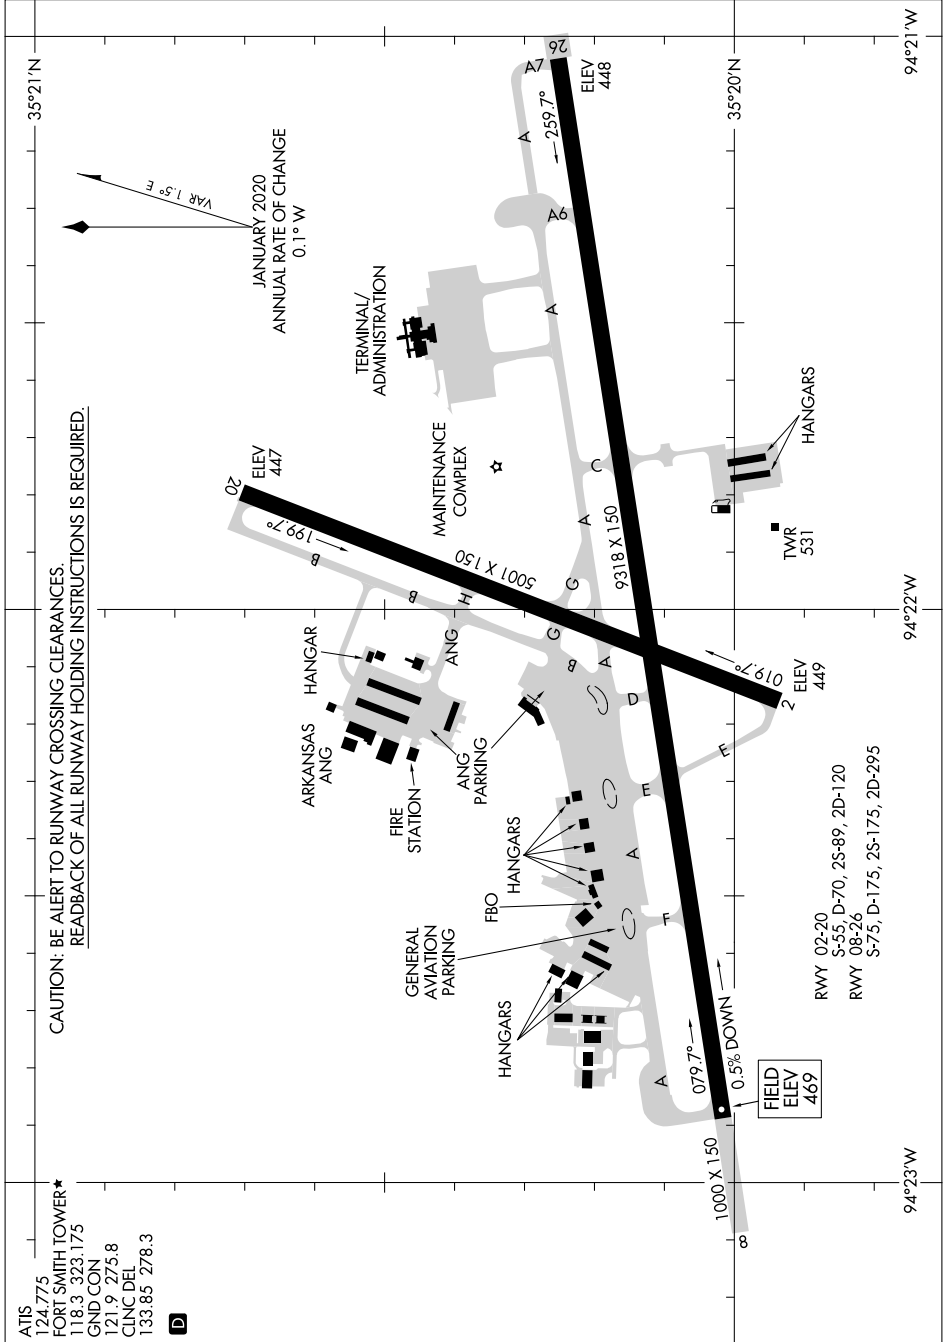

# AIRPORT DIAGRAM

FORT SMITH RGNL (EBBING FLD ANGB) (F<sup>S</sup>M)  
AL-631 (FAA) FORT SMITH, ARKANSAS

SC-1, 18 APR 2024 to 16 MAY 2024

CAUTION: BE ALERT TO RUNWAY CROSSING CLEARANCES.  
REARBACK OF ALL RUNWAY HOLDING INSTRUCTIONS IS REQUIRED.

ATIS 124.775  
 FORT SMITH TOWER\*\* 118.3 323.175  
 GND CON 121.9 275.8  
 CLNC DEL 133.85 278.3

RWY 02-20 S-55, D-70, 2S-89, 2D-120  
 RWY 08-26 S-75, D-175, 2S-175, 2D-295

SC-1, 18 APR 2024 to 16 MAY 2024