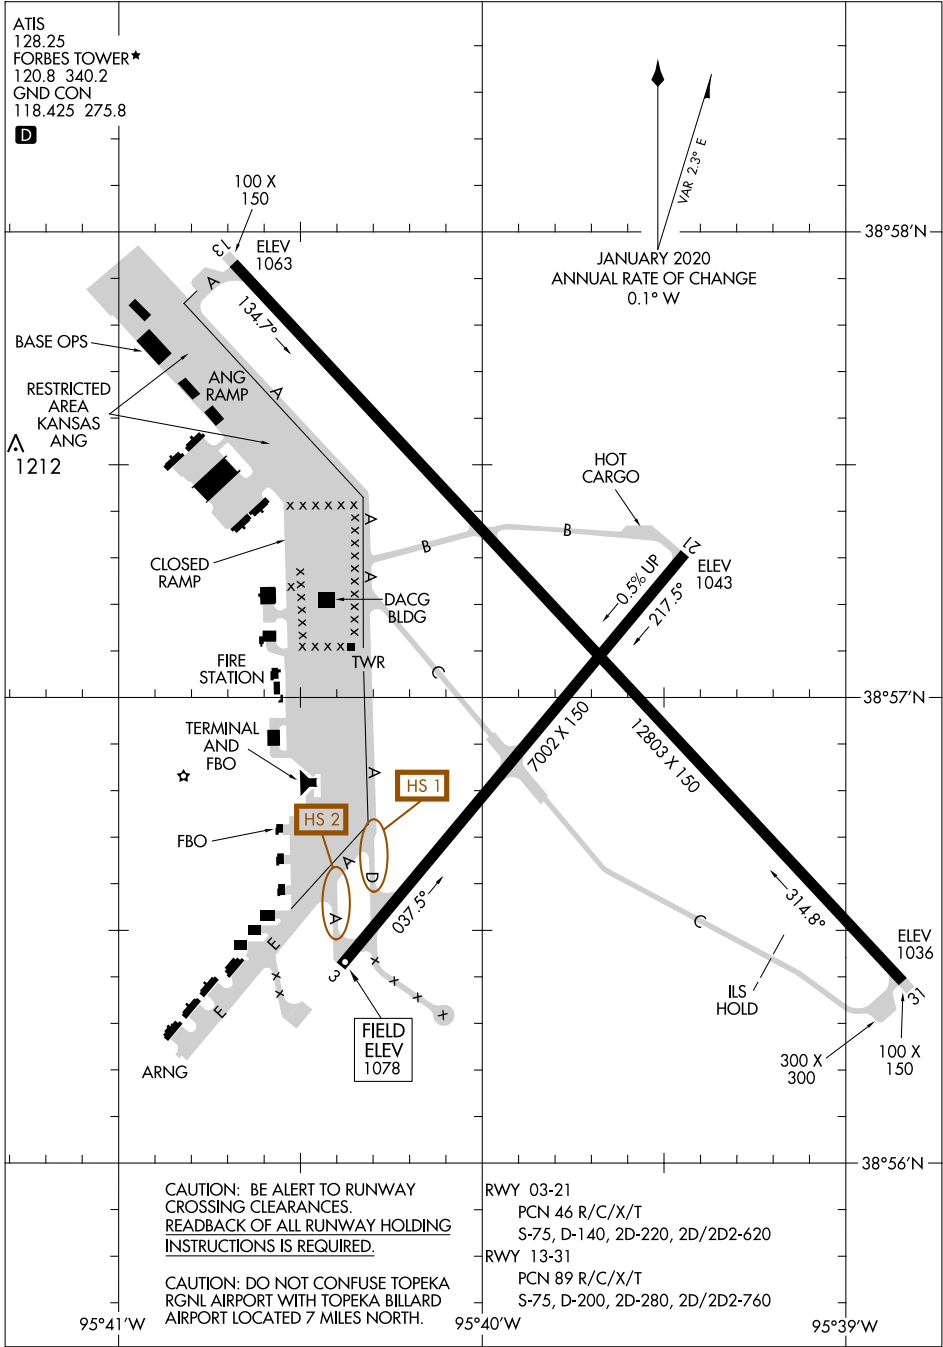

20086

# AIRPORT DIAGRAM

AL-424 (FAA)

TOPEKA RGNL (F0E)  
TOPEKA, KANSAS

CAUTION: BE ALERT TO RUNWAY CROSSING CLEARANCES.  
READBACK OF ALL RUNWAY HOLDING INSTRUCTIONS IS REQUIRED.

CAUTION: DO NOT CONFUSE TOPEKA RGNL AIRPORT WITH TOPEKA BILLARD AIRPORT LOCATED 7 MILES NORTH.

RWY 03-21  
PCN 46 R/C/X/T  
S-75, D-140, 2D-220, 2D/2D2-620  
RWY 13-31  
PCN 89 R/C/X/T  
S-75, D-200, 2D-280, 2D/2D2-760

# AIRPORT DIAGRAM

20086

TOPEKA, KANSAS  
TOPEKA RGNL (F0E)