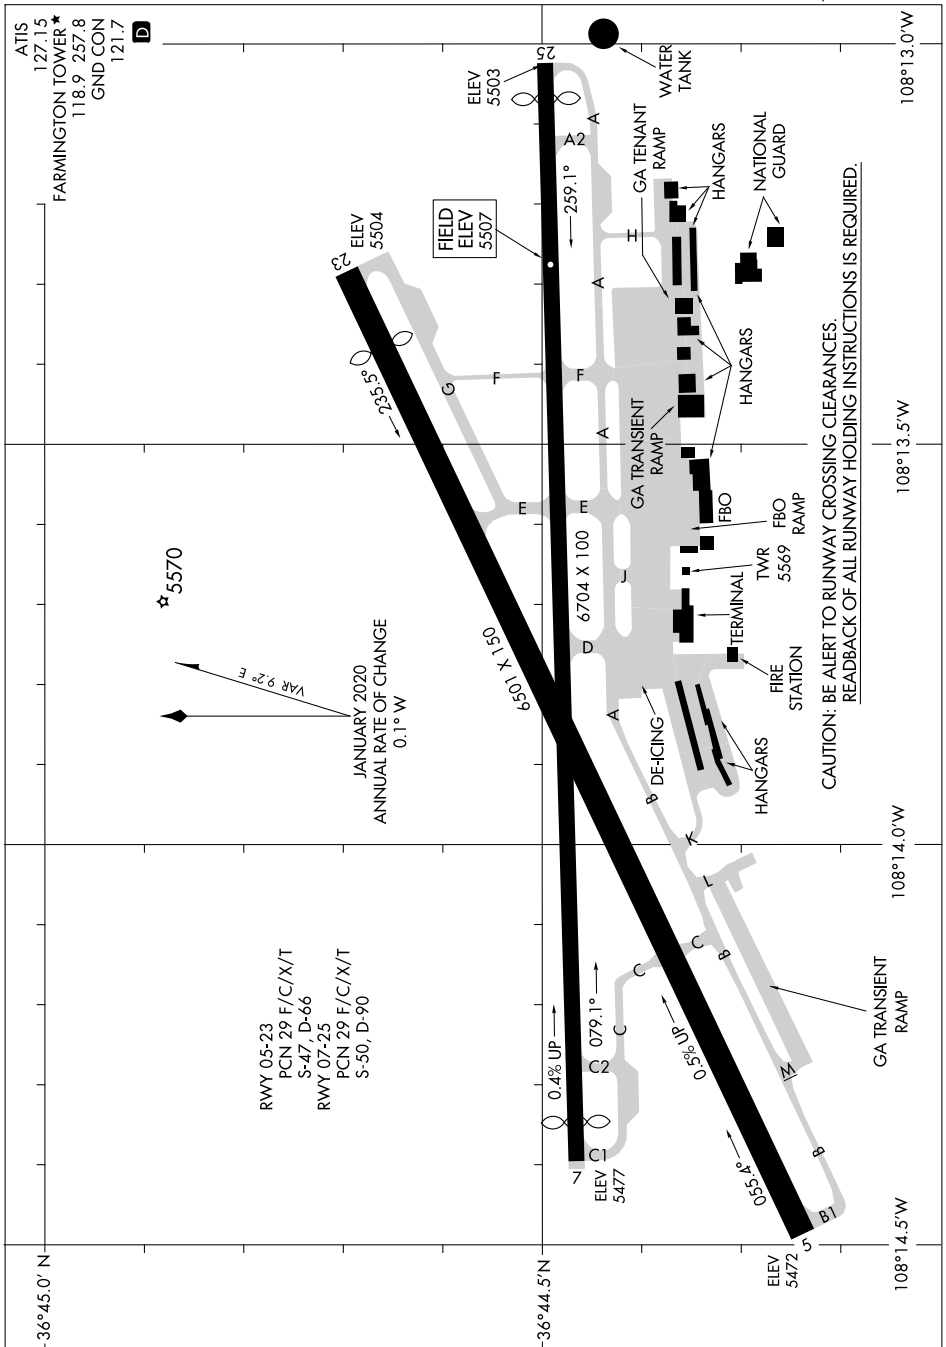

23110

AIRPORT DIAGRAM

AL-493 (FAA)

FOUR CORNERS RGNL (FMN)
FARMINGTON, NEW MEXICO

SW-1, 21 MAR 2024 to 18 APR 2024

SW-1, 21 MAR 2024 to 18 APR 2024

AIRPORT DIAGRAM

23110

FARMINGTON, NEW MEXICO
FOUR CORNERS RGNL (FMN)