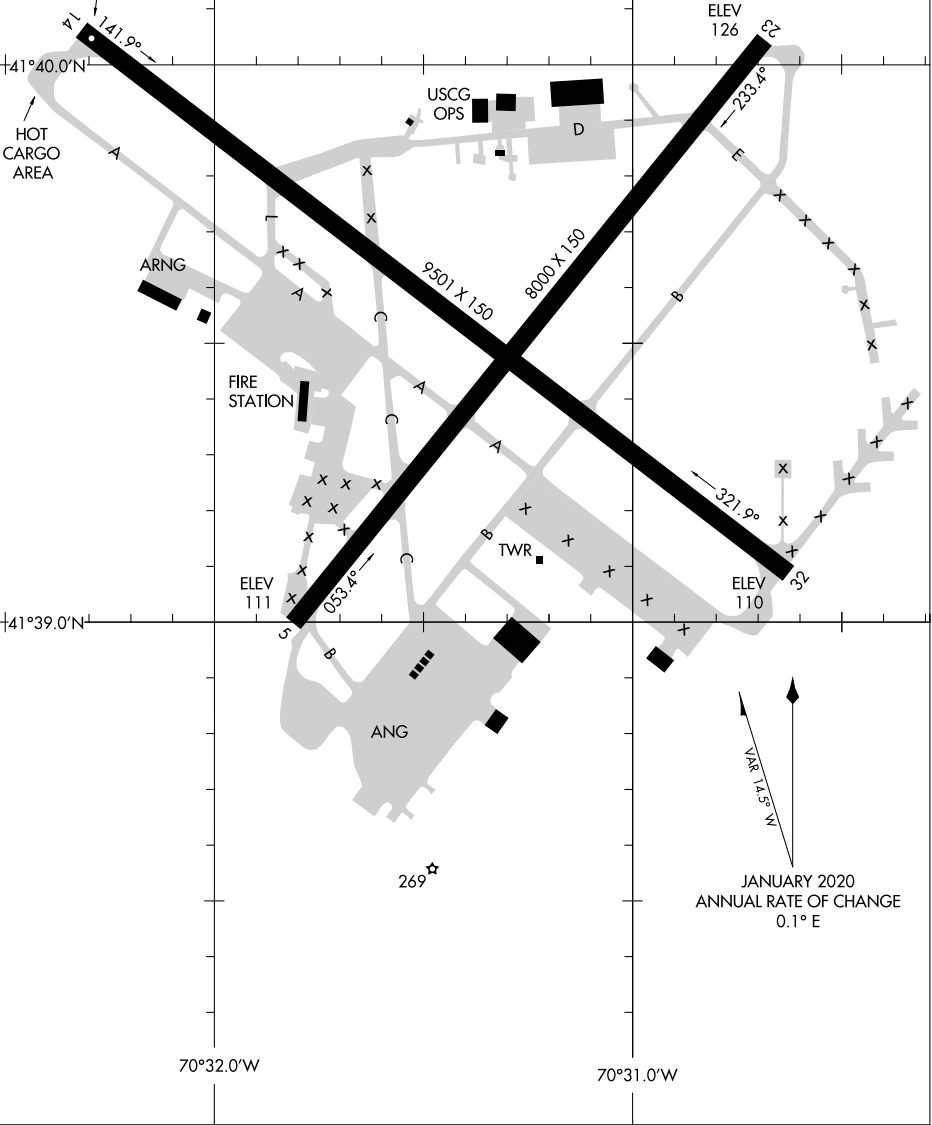

# AIRPORT DIAGRAM

CAPE COD COAST GUARD AIR STATION (F/MH)  
AL-10362 (FAA)  
FALMOUTH, MASSACHUSETTS

ATIS  
120.475 236.825  
COAST GUARD TOWER  
128.425 291.1  
GND CON  
124.15 275.8

**CAUTION: BE ALERT TO RUNWAY CROSSING CLEARANCES.  
READBACK OF ALL RUNWAY HOLDING INSTRUCTIONS IS REQUIRED.**

RWY 05-23  
PCN 33 F/A/W/T  
RWY 14-32  
PCN 26 F/A/W/T

FIELD  
ELEV  
130

NE-1, 18 APR 2024 to 16 MAY 2024

NE-1, 18 APR 2024 to 16 MAY 2024