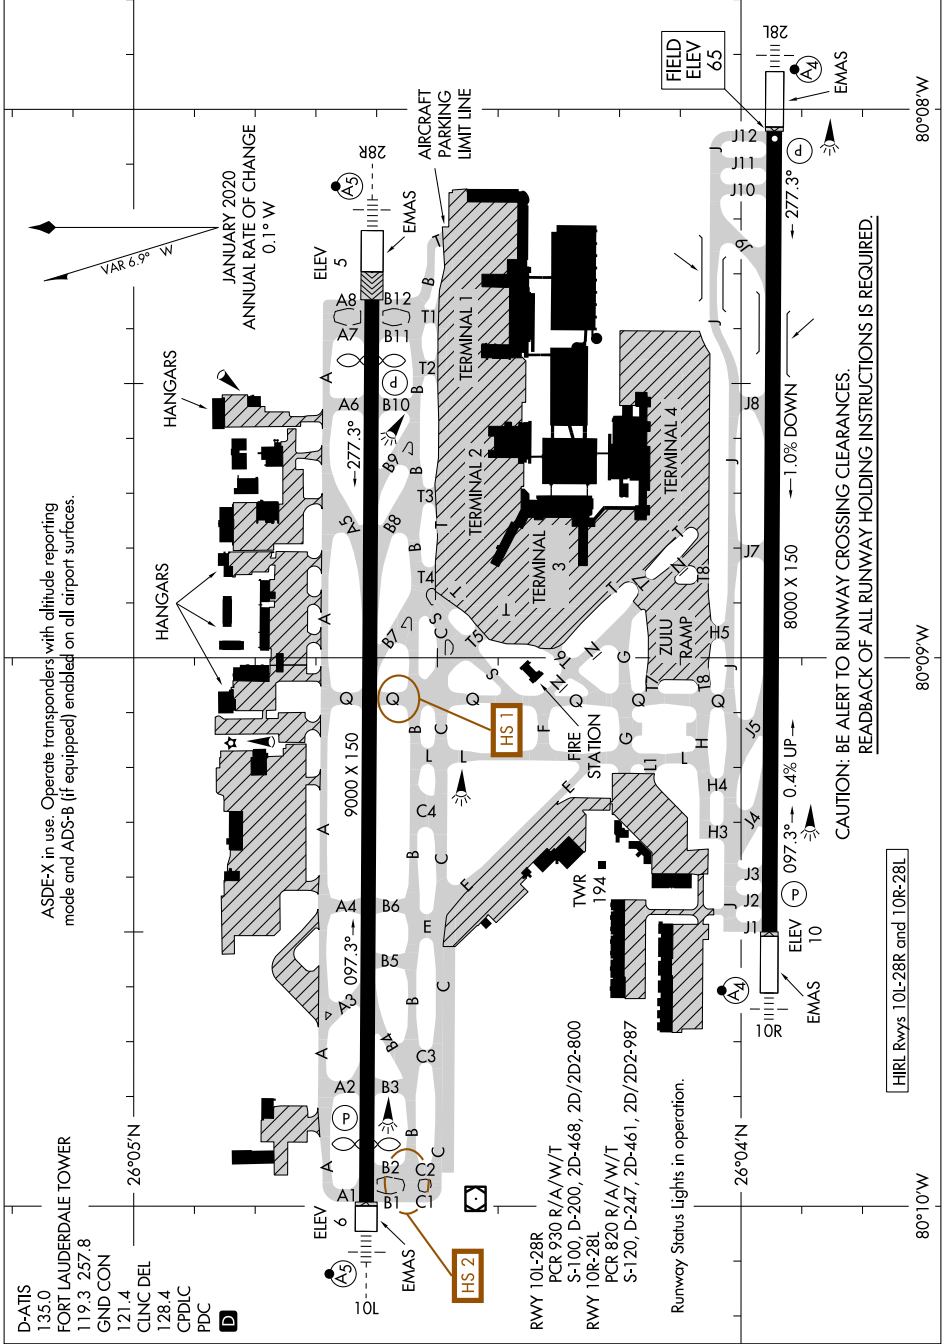

AIRPORT DIAGRAM

FORT LAUDERDALE/HOLLYWOOD INTL (F.L.L.)
AL-744 (FAA)
FORT LAUDERDALE, FLORIDA

SE-3, 23 JAN 2025 to 20 FEB 2025

AIRPORT DIAGRAM

FORT LAUDERDALE, FLORIDA
FORT LAUDERDALE/HOLLYWOOD INTL (F.L.L.)

SE-3, 23 JAN 2025 to 20 FEB 2025