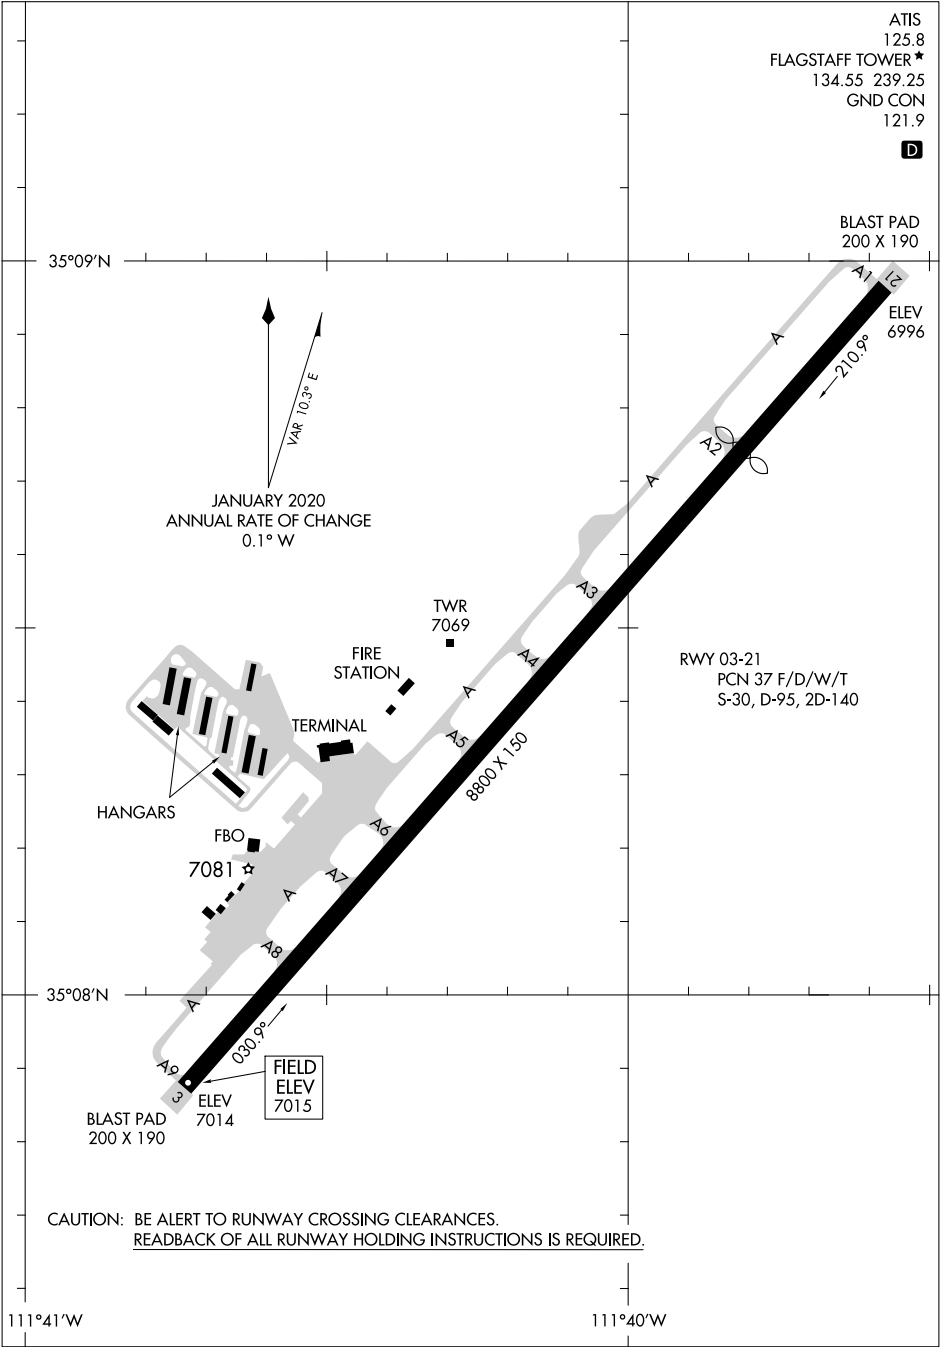

AIRPORT DIAGRAM

AL-5034 (FAA)

FLAGSTAFF PULLIAM (F'L G)
FLAGSTAFF, ARIZONA

SW-4, 18 APR 2024 to 16 MAY 2024

SW-4, 18 APR 2024 to 16 MAY 2024

AIRPORT DIAGRAM

FLAGSTAFF, ARIZONA
FLAGSTAFF PULLIAM (F'L G)