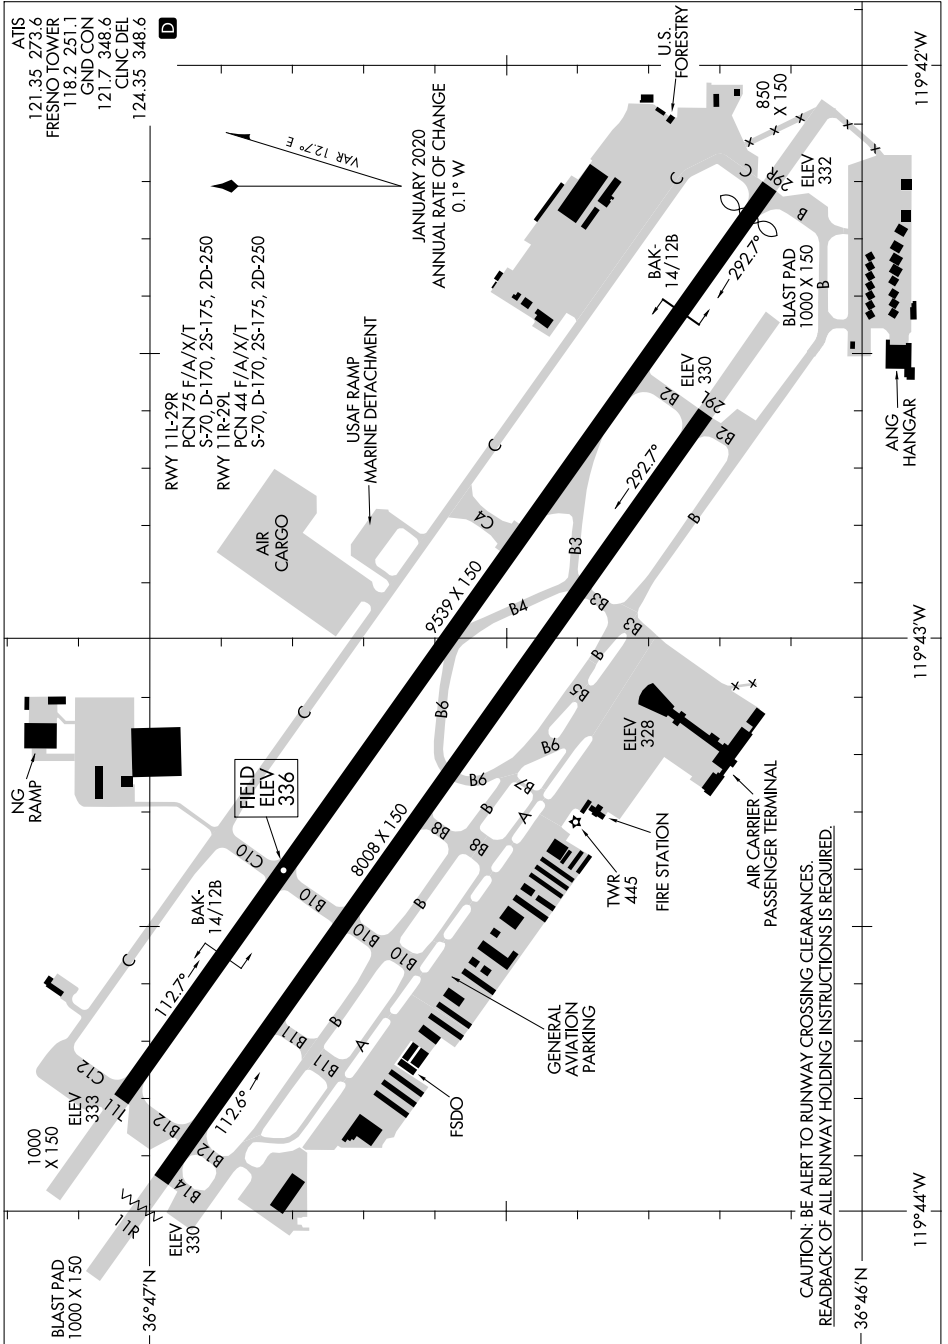

AIRPORT DIAGRAM

AL-162 (FAA)

FRESNO YOSEMITE INTL (FAT)
FRESNO, CALIFORNIA

SW-2, 21 MAR 2024 to 18 APR 2024

SW-2, 21 MAR 2024 to 18 APR 2024

AIRPORT DIAGRAM

FRESNO, CALIFORNIA
FRESNO YOSEMITE INTL (FAT)

CAUTION: BE ALERT TO RUNWAY CROSSING CLEARANCES.
READBACK OF ALL RUNWAY HOLDING INSTRUCTIONS IS REQUIRED.