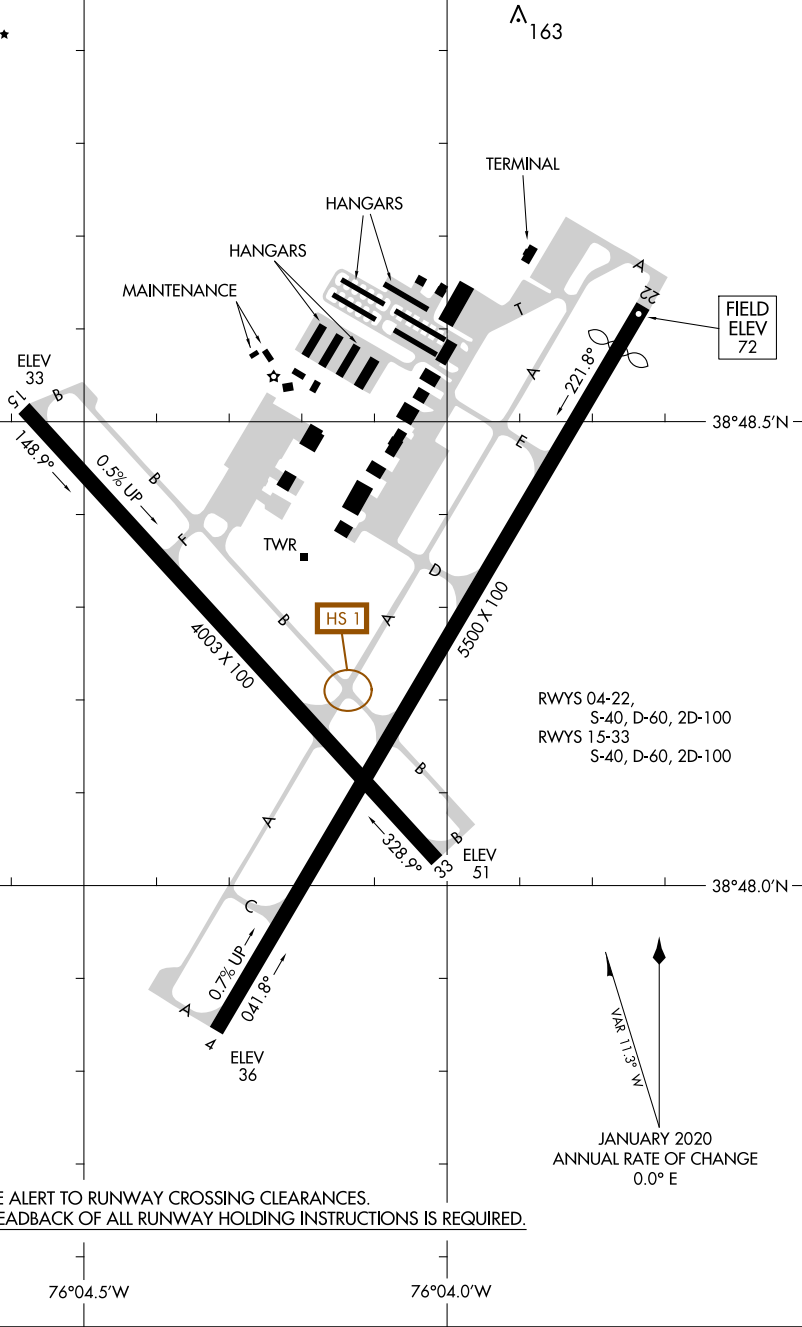

21112

# AIRPORT DIAGRAM

AL-5596 (FAA)

EASTON/NEWMAM FLD (E5N)  
EASTON, MARYLAND

ATIS  
124.475  
EASTON TOWER★  
118.525  
GND CON  
119.075  
CLNC DEL  
119.075

D

NE-3, 21 MAR 2024 to 18 APR 2024

NE-3, 21 MAR 2024 to 18 APR 2024

# AIRPORT DIAGRAM

21112

EASTON, MARYLAND  
EASTON/NEWMAM FLD (E5N)