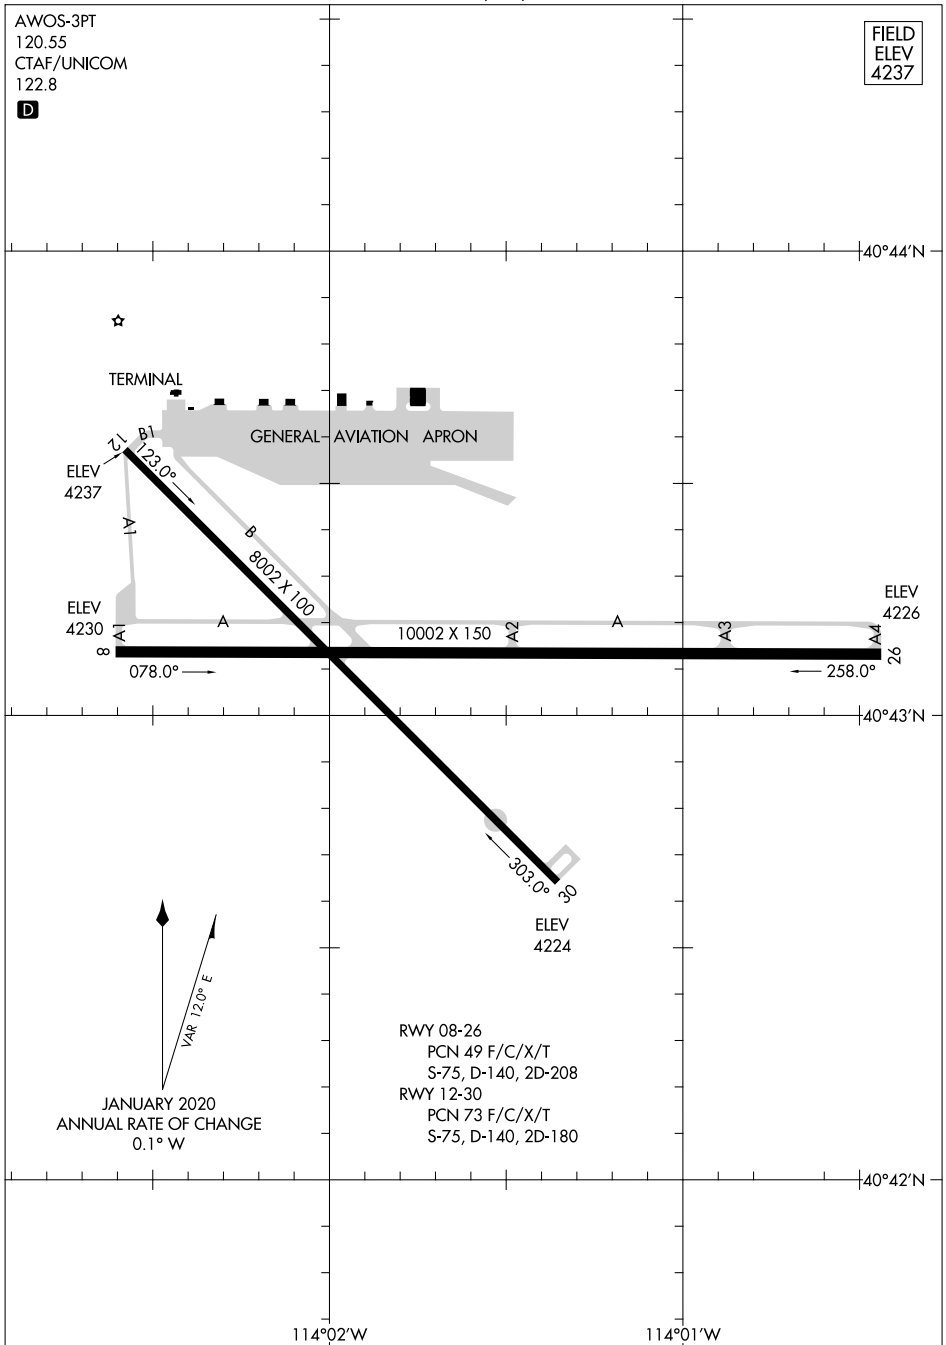

20086

# AIRPORT DIAGRAM

AL-445 (FAA)

WENDOVER (ENV)  
WENDOVER, UTAH

AWOS-3PT  
120.55  
CTAF/UNICOM  
122.8

FIELD  
ELEV  
4237

SW-4, 21 MAR 2024 to 18 APR 2024

SW-4, 21 MAR 2024 to 18 APR 2024