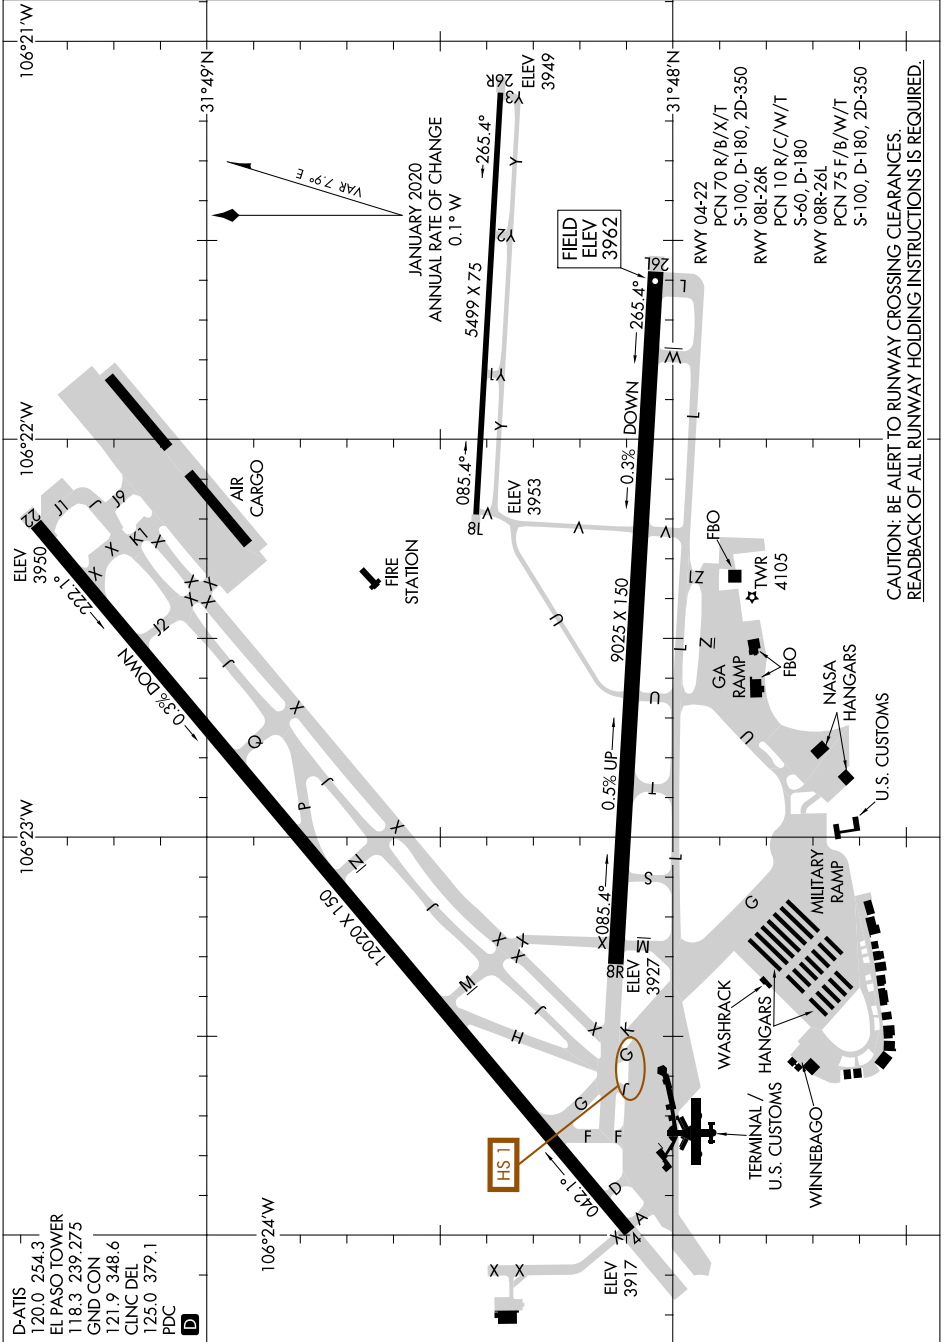

AIRPORT DIAGRAM

AL-134 (FAA)

EL PASO INTL (ELP)
EL PASO, TEXAS

SC-3, 21 MAR 2024 to 18 APR 2024

CAUTION: BE ALERT TO RUNWAY CROSSING CLEARANCES.
READBACK OF ALL RUNWAY HOLDING INSTRUCTIONS IS REQUIRED.

SC-3, 21 MAR 2024 to 18 APR 2024

D-ATIS 120.0 254.3
 EL PASO TOWER 118.3 239.275
 GND CON 121.9 348.6
 CLNC DEL 125.0 379.1
 PDC **D**