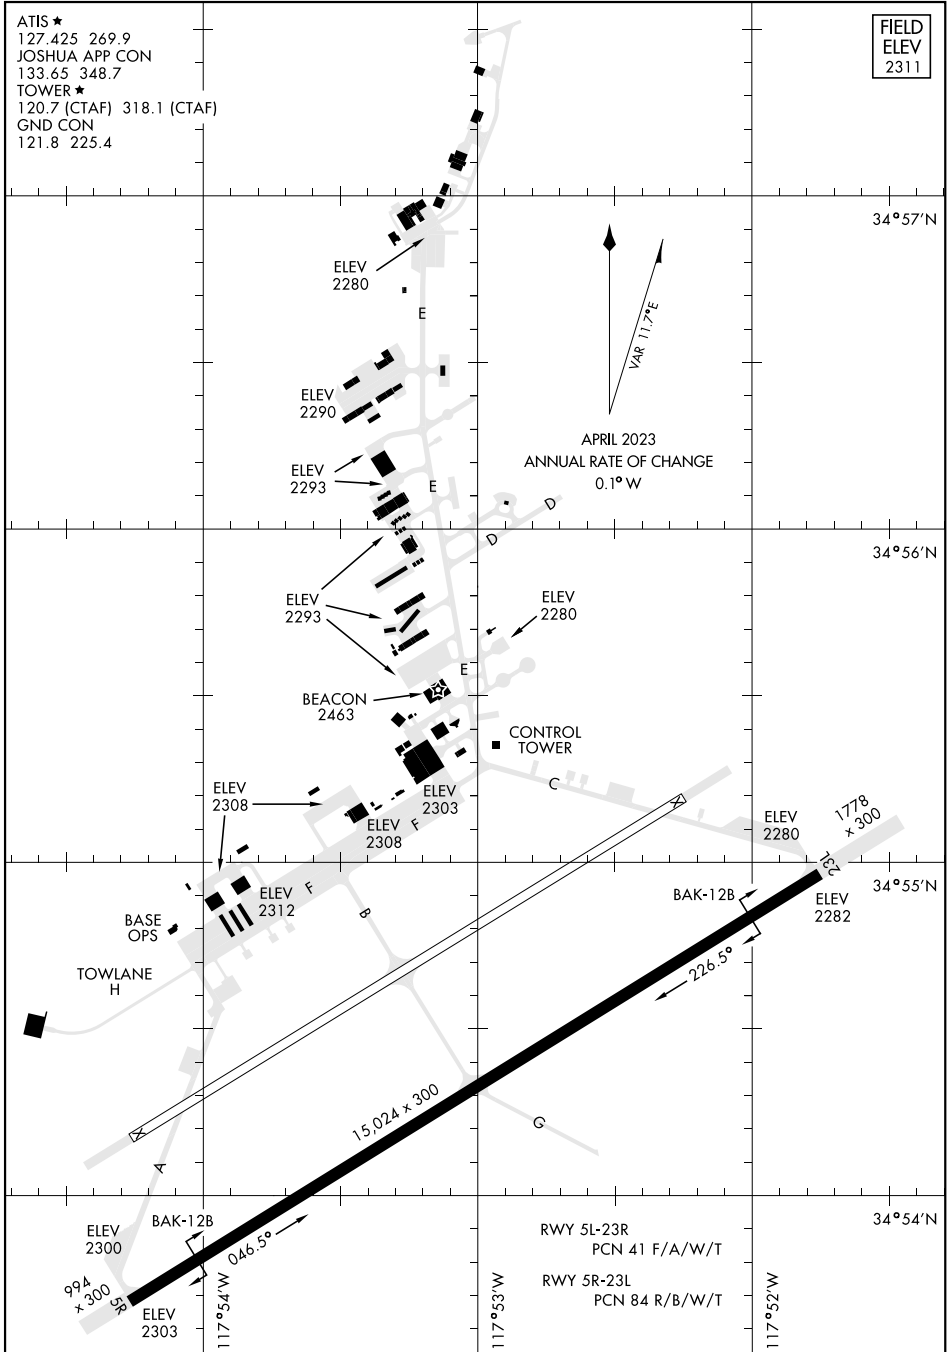

23110

AIRPORT DIAGRAM

EDWARDS AFB (KEDW)

AL-500 [USAF]

EDWARDS, CALIFORNIA

ATIS ★
 127.425 269.9
 JOSHUA APP CON
 133.65 348.7
 TOWER ★
 120.7 (CTAF) 318.1 (CTAF)
 GND CON
 121.8 225.4

| |
|------------|
| FIELD ELEV |
| 2311 |

SW-3, 21 MAR 2024 to 18 APR 2024

SW-3, 21 MAR 2024 to 18 APR 2024

AIRPORT DIAGRAM

EDWARDS, CALIFORNIA

EDWARDS AFB (KEDW)