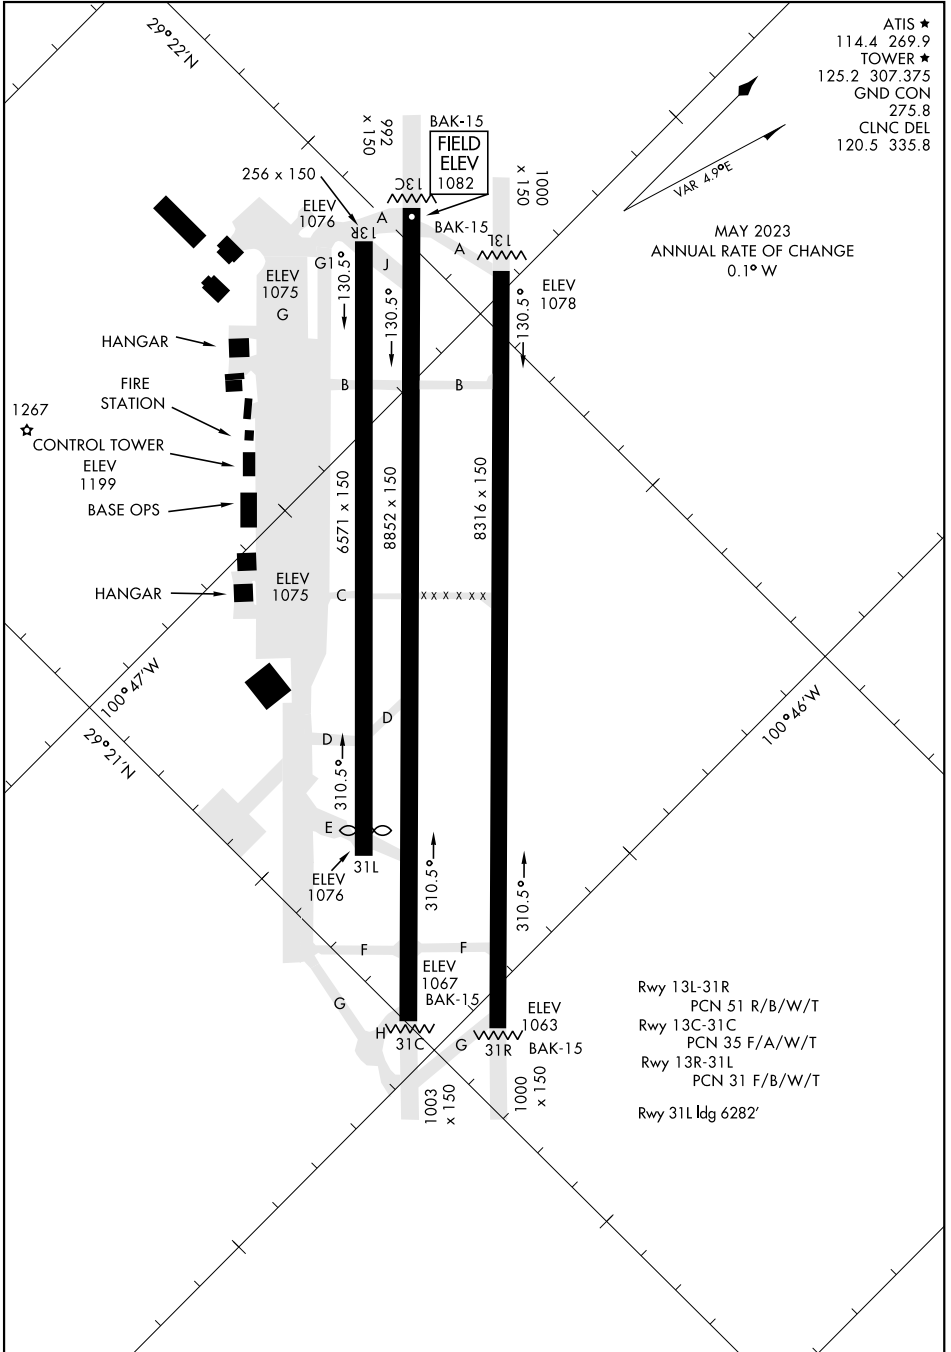

# AIRPORT DIAGRAM

AL-111 [USAF]

LAUGHLIN AFB (KDLF)

DEL RIO, TEXAS

- ★ ATIS 114.4 269.9
- ★ TOWER 125.2 307.375
- GND CON 275.8
- CLNC DEL 120.5 335.8

MAY 2023  
ANNUAL RATE OF CHANGE  
0.1° W

- Rwy 13L-31R PCN 51 R/B/W/T
- Rwy 13C-31C PCN 35 F/A/W/T
- Rwy 13R-31L PCN 31 F/B/W/T
- Rwy 31L ldg 6282'

SC-3, 21 MAR 2024 to 18 APR 2024

SC-3, 21 MAR 2024 to 18 APR 2024

# AIRPORT DIAGRAM

DEL RIO, TEXAS

LAUGHLIN AFB (KDLF)