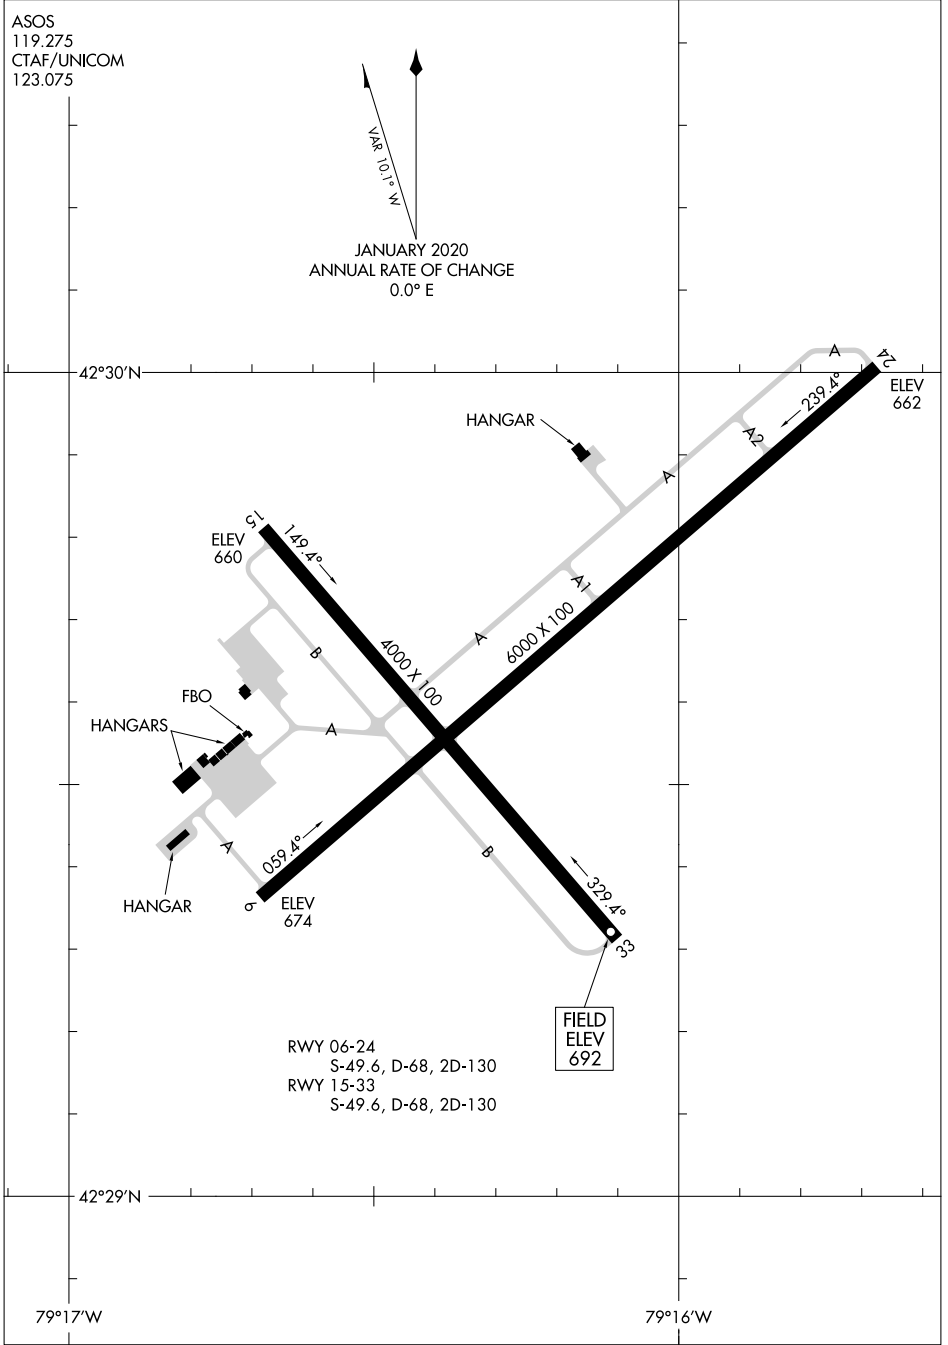

AL-880 (FAA)

ASOS  
119.275  
CTAF/UNICOM  
123.075

VAR 1.0° W  
JANUARY 2020  
ANNUAL RATE OF CHANGE  
0.0° E

NE-2, 18 APR 2024 to 16 MAY 2024

NE-2, 18 APR 2024 to 16 MAY 2024

23110