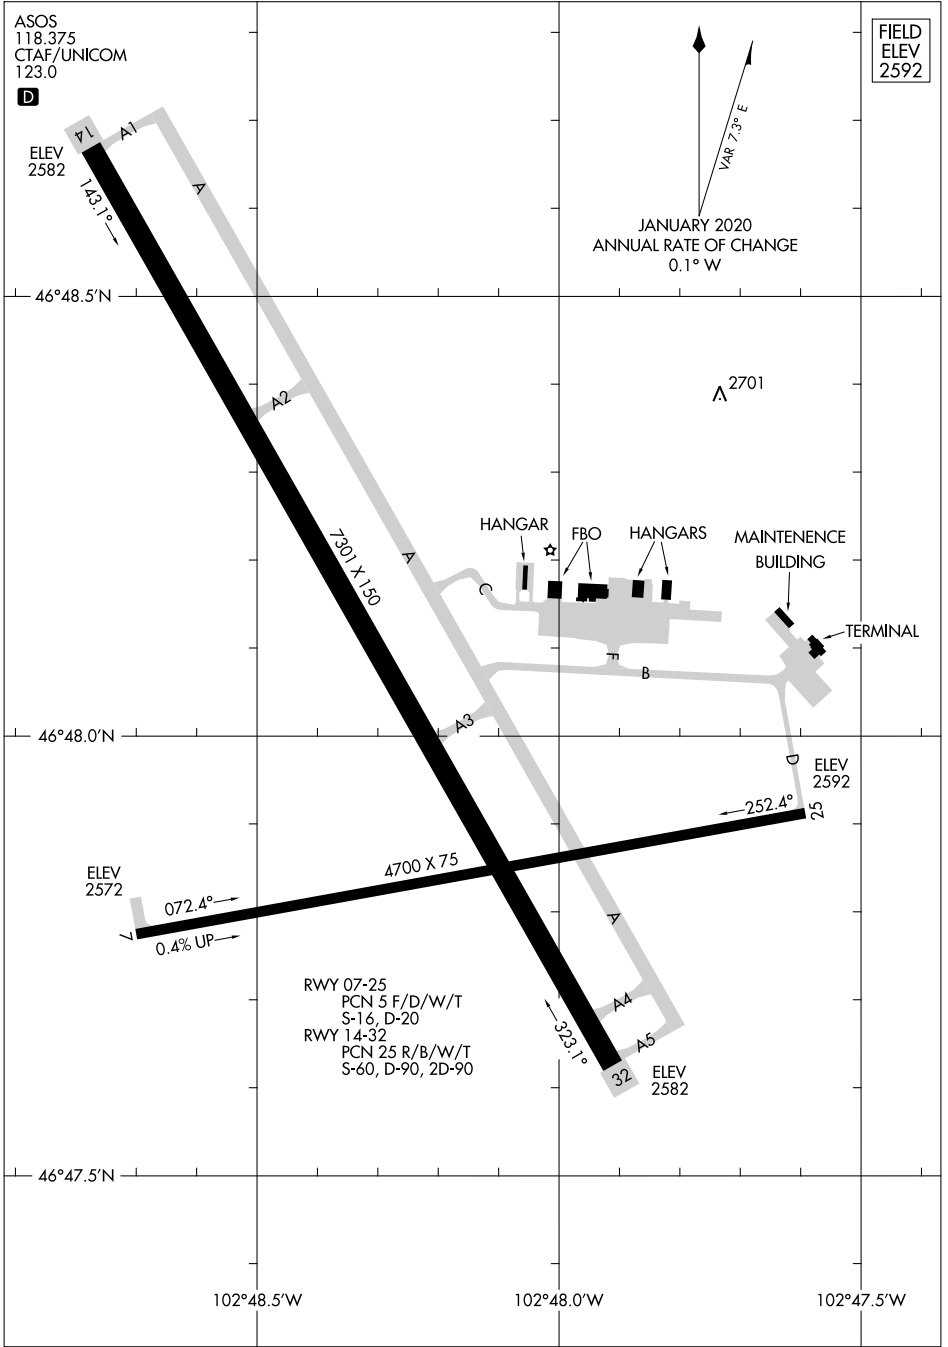

23054

AIRPORT DIAGRAM

DICKINSON/THEODORE ROOSEVELT RGNL (DIK)
AL-120 (FAA)
DICKINSON, NORTH DAKOTA

ASOS
118.375
CTAF/UNICOM
123.0

D

FIELD
ELEV
2592

NC-1, 18 APR 2024 to 16 MAY 2024

NC-1, 18 APR 2024 to 16 MAY 2024

AIRPORT DIAGRAM

23054

DICKINSON, NORTH DAKOTA
DICKINSON/THEODORE ROOSEVELT RGNL (DIK)