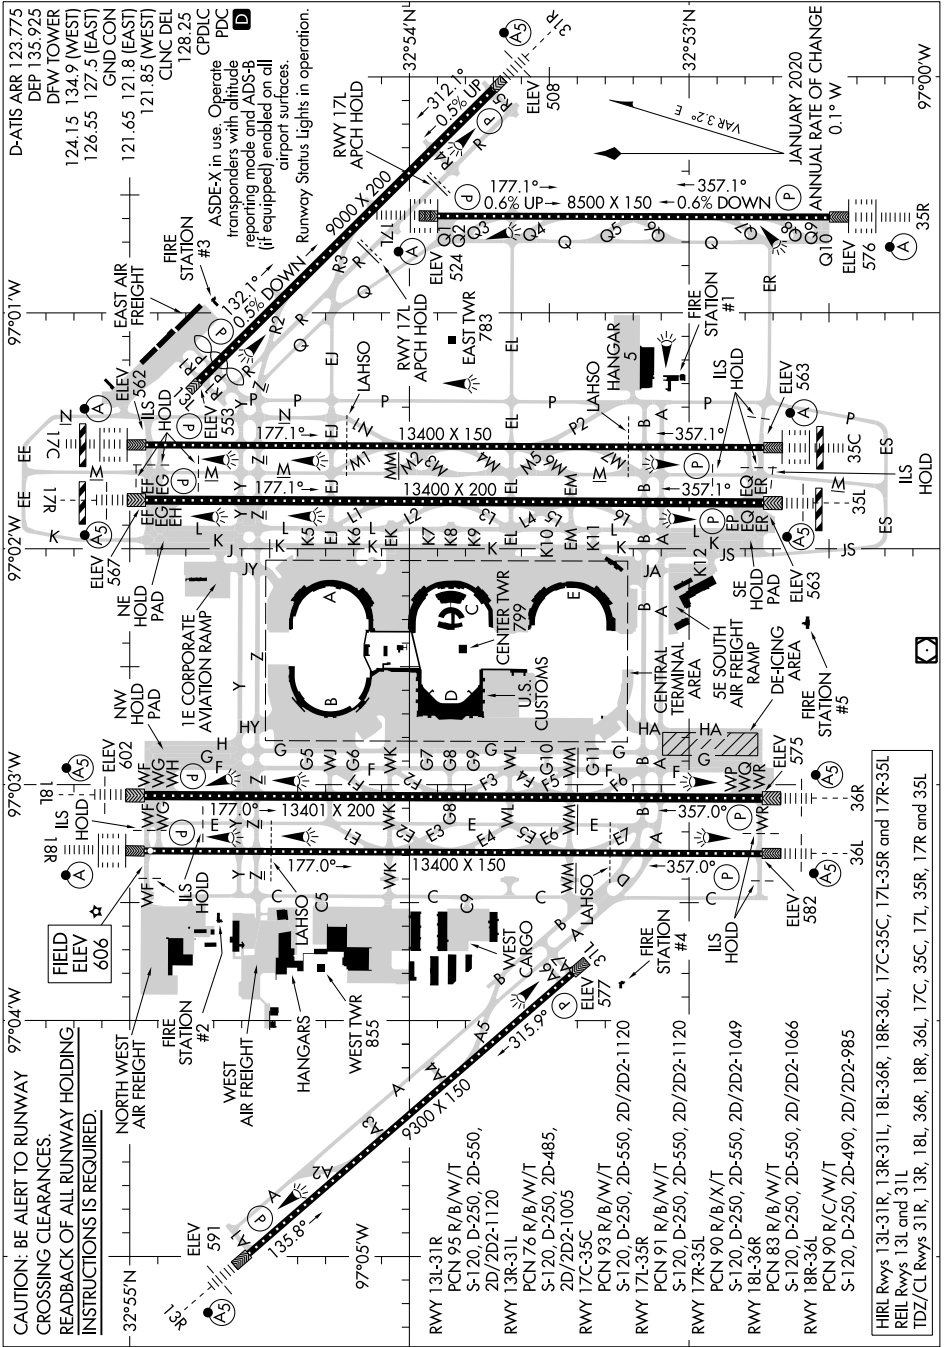

AIRPORT DIAGRAM

DALLAS-FORT WORTH INTL (DFW)
DALLAS-FORT WORTH, TEXAS

AL-6039 (FAA)

AIRPORT DIAGRAM

DALLAS-FORT WORTH, TEXAS
DALLAS-FORT WORTH INTL (DFW)

SC-2, 31 OCT 2024 to 28 NOV 2024

SC-2, 31 OCT 2024 to 28 NOV 2024

CAUTION: BE ALERT TO RUNWAY CROSSING CLEARANCES. REARBACK OF ALL RUNWAY HOLDING INSTRUCTIONS IS REQUIRED.

HIRL Rwy's 13L-31R, 13R-31L, 18L-36R, 18R-36L, 17C-35C, 17L-35R and 17R-35L.
REIL Rwy's 13L and 31L
TDZ/CL Rwy's 31R, 13R, 18L, 36R, 18R, 36L, 17C, 35C, 17L, 35R, 17R and 35L