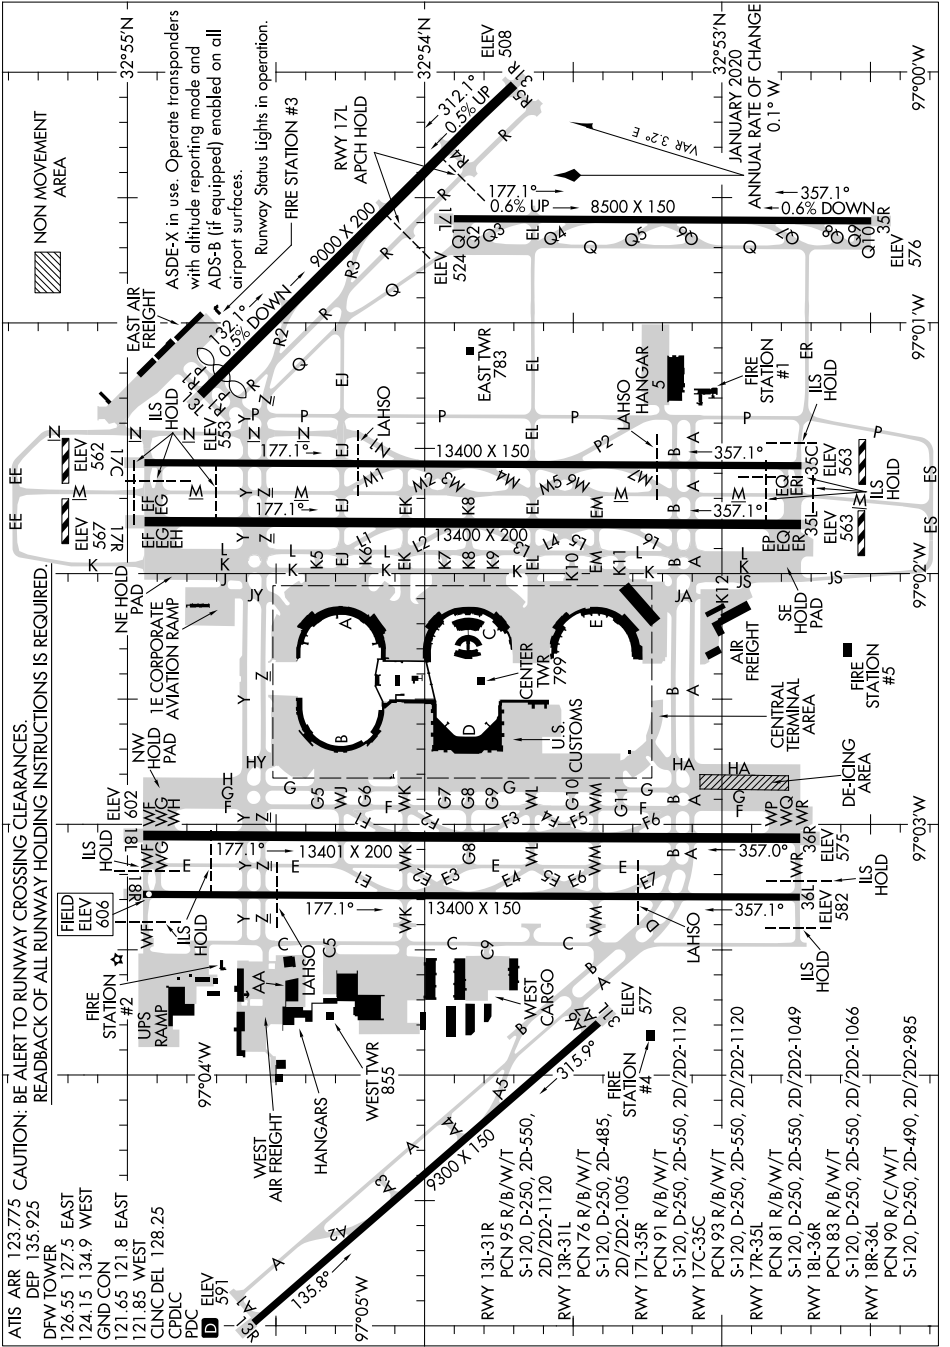

AIRPORT DIAGRAM

AL-6039 (FAA)

DALLAS-FORT WORTH INTL (DFW)

DALLAS-FORT WORTH, TEXAS

SC-2, 08 SEP 2022 to 06 OCT 2022

ATIS ARR 123775 CAUTION: BE ALERT TO RUNWAY CROSSING CLEARANCES.
DEP 135925
READBACK OF ALL RUNWAY HOLDING INSTRUCTIONS IS REQUIRED.

AIRPORT DIAGRAM

DALLAS-FORT WORTH, TEXAS

DALLAS-FORT WORTH INTL (DFW)

SC-2, 08 SEP 2022 to 06 OCT 2022