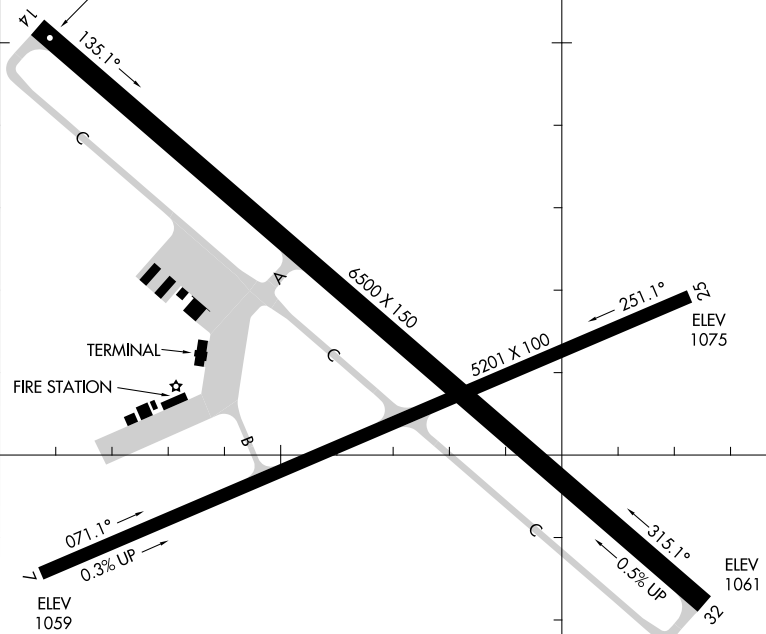

# AIRPORT DIAGRAM

AL-896 (FAA)

HOUGHTON COUNTY MEML (CMX)

HANCOCK, MICHIGAN

ASOS  
125.675  
CTAF/UNICOM  
122.7

D

47°11'N  
A  
1165

JANUARY 2020  
ANNUAL RATE OF CHANGE  
0.0° W

FIELD  
ELEV  
1095

RWY 07-25  
PCN 18 F/C/X/U  
S-70, D-100, 2D-185  
RWY 14-32  
PCN 21 F/C/X/U  
S-70, D-100, 2D-185

88°30'W

88°29'W

# AIRPORT DIAGRAM

23334

HOUGHTON COUNTY MEML (CMX)

HANCOCK, MICHIGAN

EC-1, 18 APR 2024 to 16 MAY 2024

EC-1, 18 APR 2024 to 16 MAY 2024