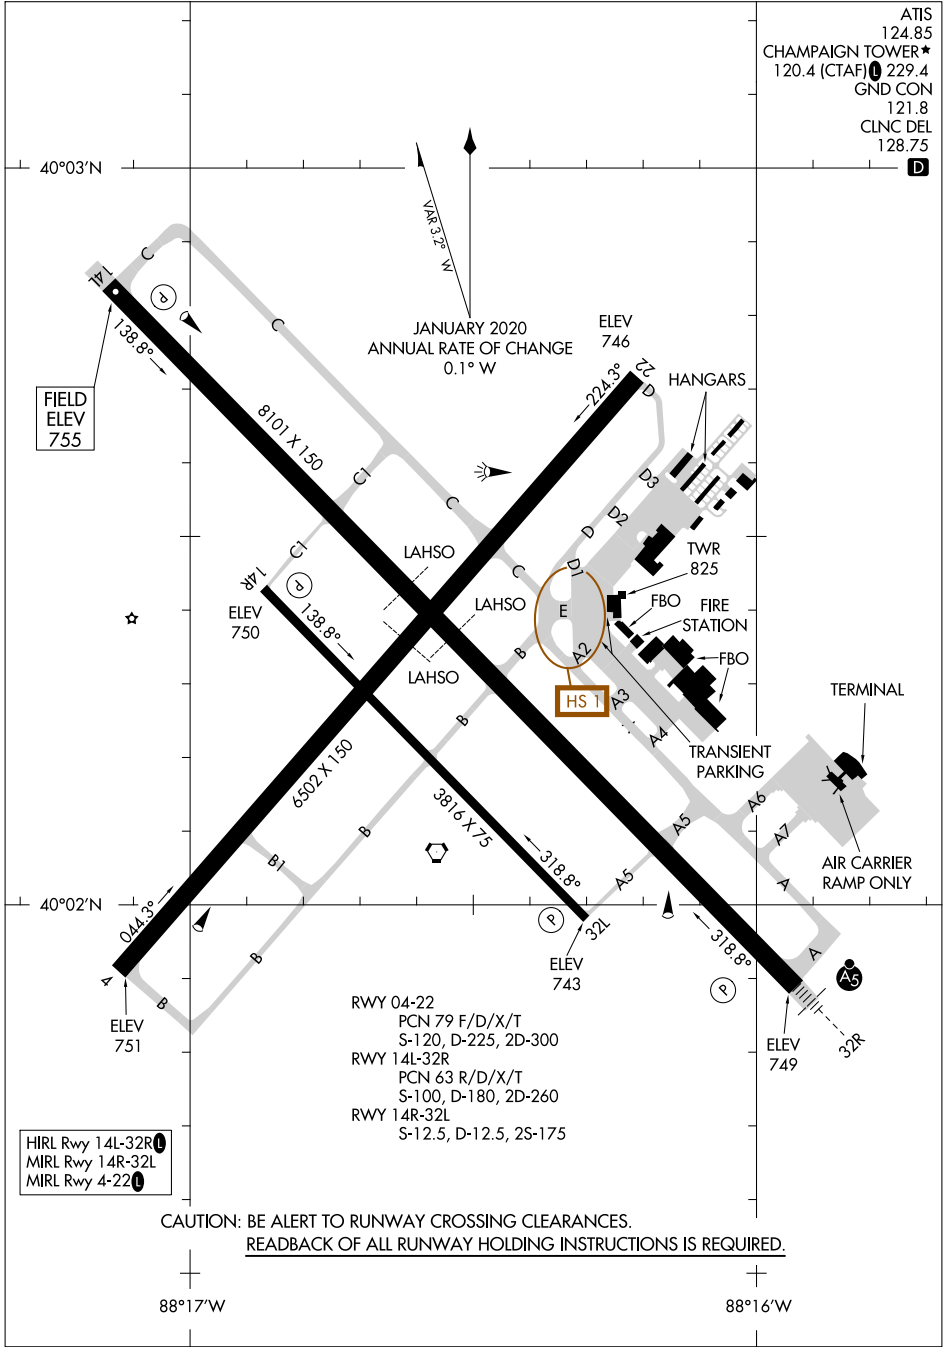

24081 **AIRPORT DIAGRAM** UNIVERSITY OF ILLINOIS/WILLARD (CMI)
 AL-709 (FAA) CHAMPAIGN/URBANA, ILLINOIS

ATIS 124.85
 CHAMPAIGN TOWER* 120.4 (CTAF) 229.4
 GND CON 121.8
 CLNC DEL 128.75
D

EC-3, 18 APR 2024 to 16 MAY 2024

EC-3, 18 APR 2024 to 16 MAY 2024

CAUTION: BE ALERT TO RUNWAY CROSSING CLEARANCES.
READBACK OF ALL RUNWAY HOLDING INSTRUCTIONS IS REQUIRED.

AIRPORT DIAGRAM CHAMPAIGN/URBANA, ILLINOIS
 24081 UNIVERSITY OF ILLINOIS/WILLARD (CMI)