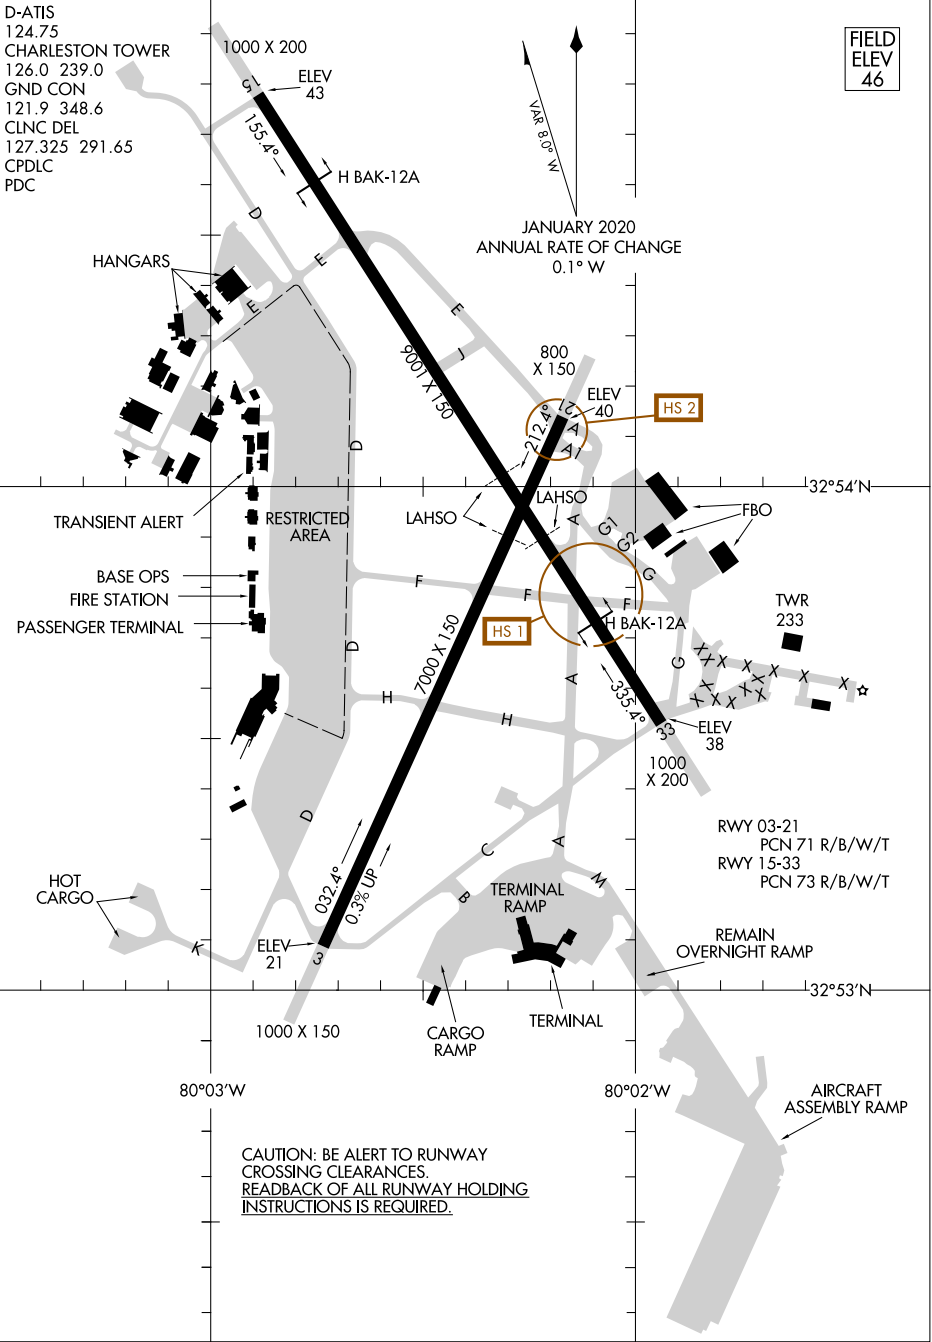

23110

AIRPORT DIAGRAM

AL-76 (FAA)

CHARLESTON AFB/INTL (CHS)
CHARLESTON, SOUTH CAROLINA

D-ATIS
124.75
CHARLESTON TOWER
126.0 239.0
GND CON
121.9 348.6
CLNC DEL
127.325 291.65
CPDLC
PDC

FIELD
ELEV
46

SE-2, 21 MAR 2024 to 18 APR 2024

SE-2, 21 MAR 2024 to 18 APR 2024

AIRPORT DIAGRAM

23110

CHARLESTON, SOUTH CAROLINA
CHARLESTON AFB/INTL (CHS)