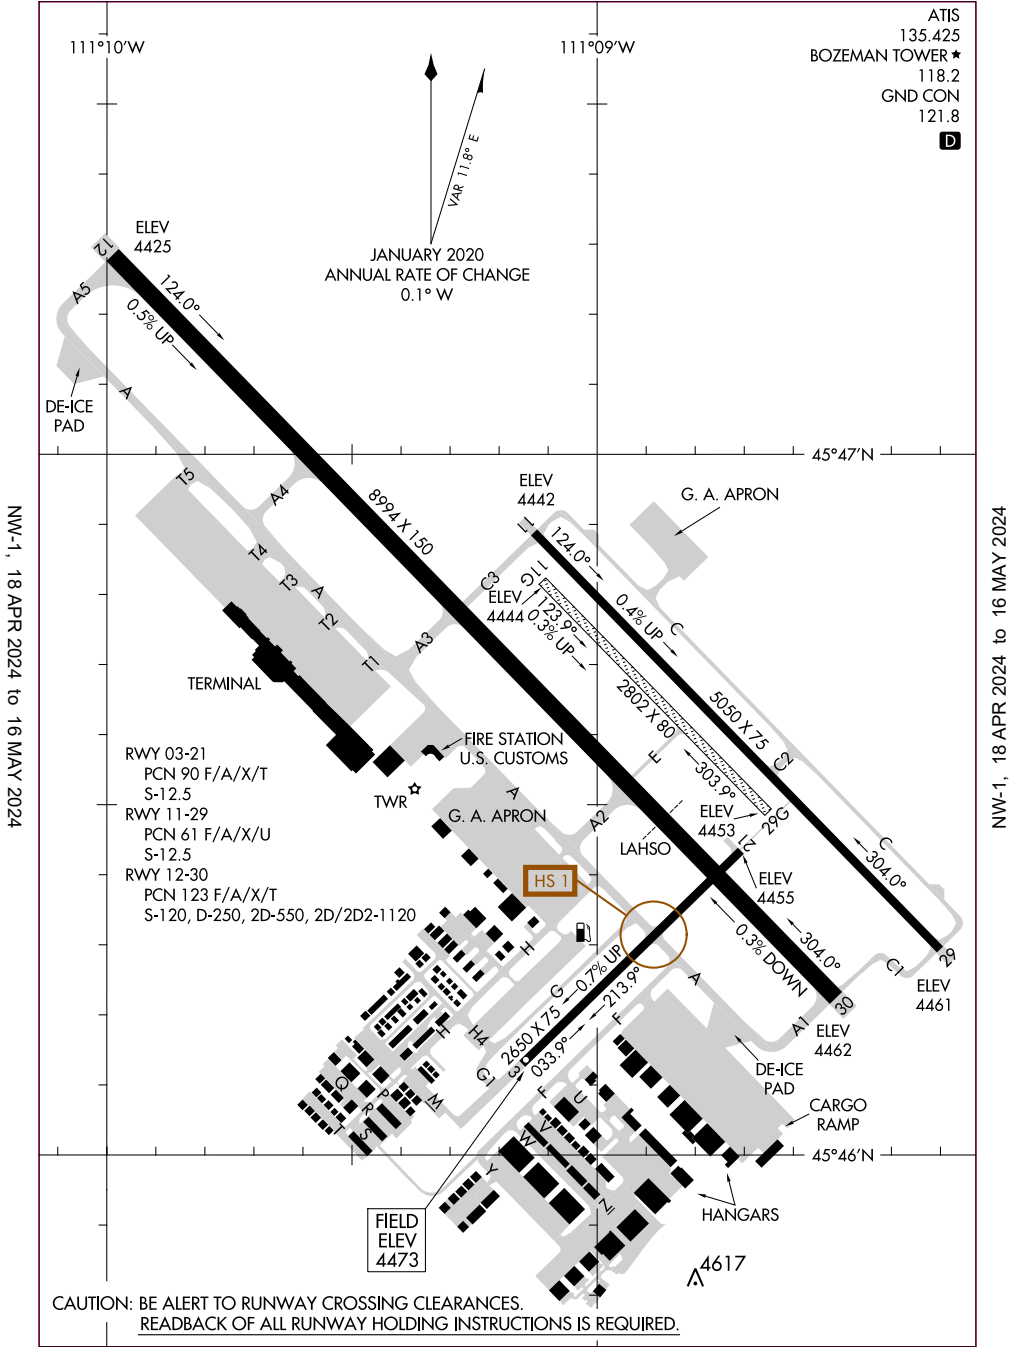

23334

AIRPORT DIAGRAM

BOZEMAN YELLOWSTONE INTL (BZN)

BOZEMAN, MONTANA

AL-59 (FAA)

ATIS 135.425
 BOZEMAN TOWER ★ 118.2
 GND CON 121.8
D

AIRPORT DIAGRAM

23334