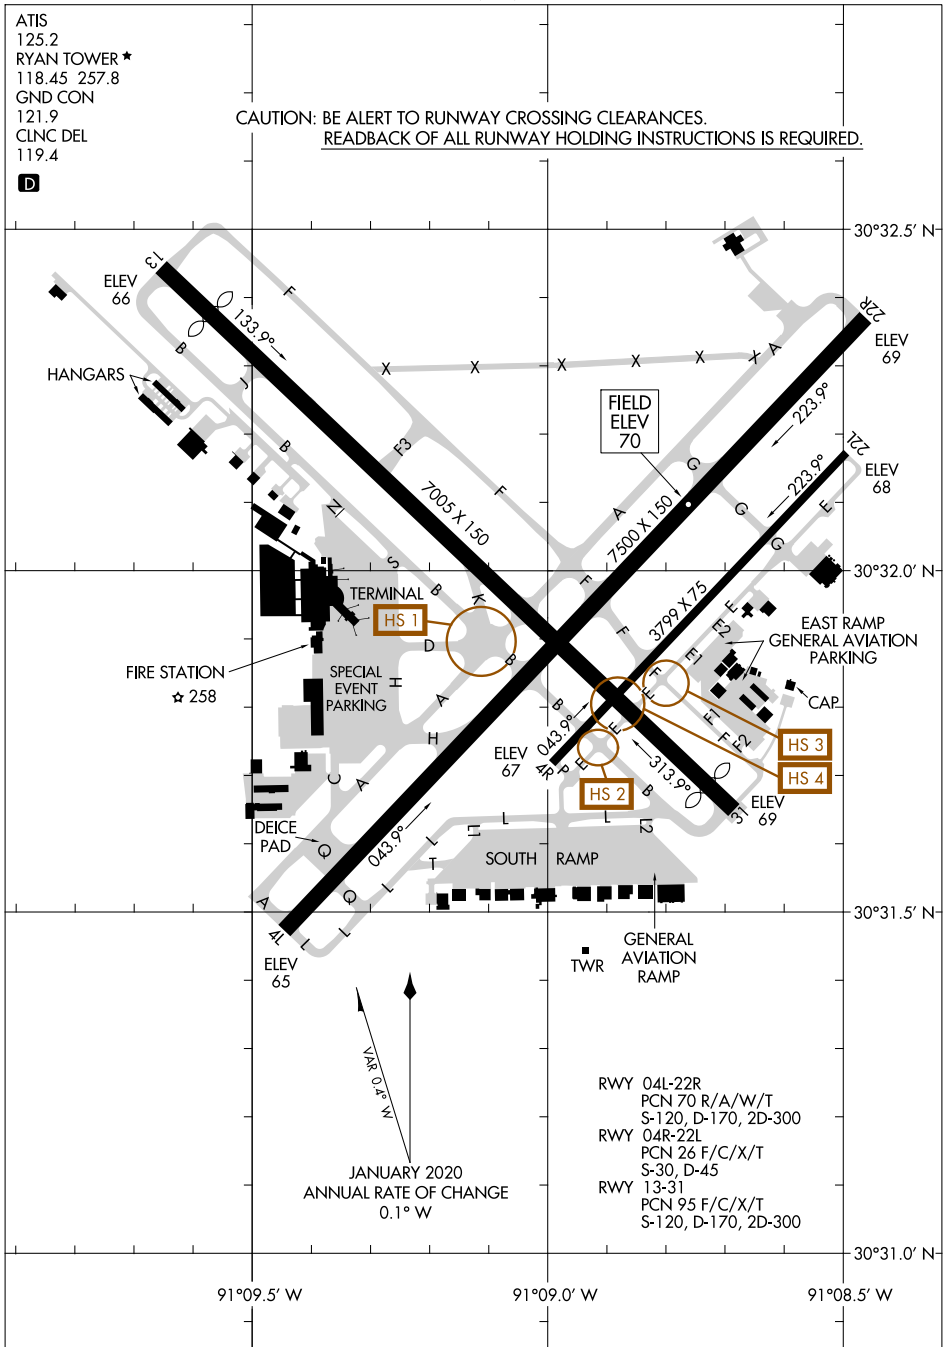

# AIRPORT DIAGRAM

BATON ROUGE METRO, RYAN FLD (BTR)  
BATON ROUGE, LOUISIANA

AL-40 (FAA)

ATIS  
125.2  
RYAN TOWER ★  
118.45 257.8  
GND CON  
121.9  
CLNC DEL  
119.4

CAUTION: BE ALERT TO RUNWAY CROSSING CLEARANCES.  
READBACK OF ALL RUNWAY HOLDING INSTRUCTIONS IS REQUIRED.

D

SC-4, 21 MAR 2024 to 18 APR 2024

SC-4, 21 MAR 2024 to 18 APR 2024

# AIRPORT DIAGRAM

24025

BATON ROUGE, LOUISIANA  
BATON ROUGE METRO, RYAN FLD (BTR)