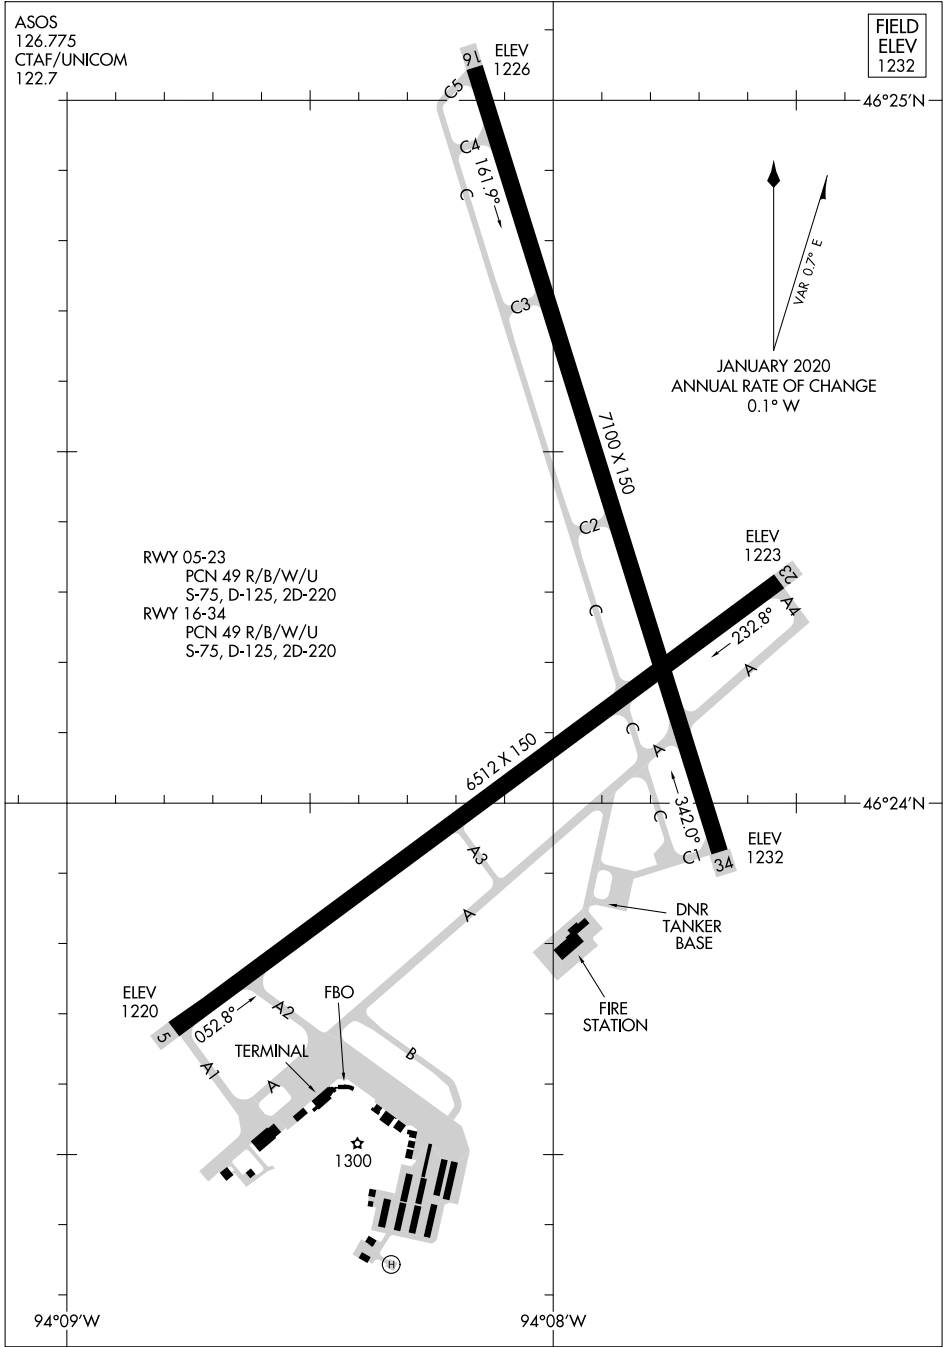

23278

AIRPORT DIAGRAM

AL-5182 (FAA)

BRAINERD LAKES RGNL (B.R.D)

BRAINERD, MINNESOTA

ASOS
126.775
CTAF/UNICOM
122.7

FIELD
ELEV
1232

NC-1, 18 APR 2024 to 16 MAY 2024

NC-1, 18 APR 2024 to 16 MAY 2024

AIRPORT DIAGRAM

23278

BRAINERD, MINNESOTA

BRAINERD LAKES RGNL (B.R.D)