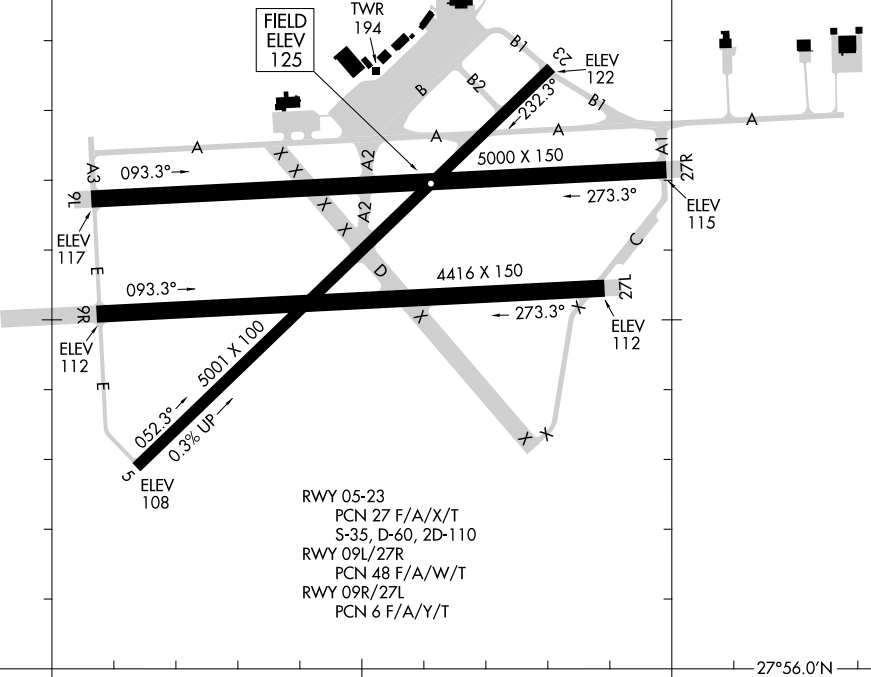

23278

AIRPORT DIAGRAM

AL-5838 (FAA)

BARTOW EXEC (BOW)
BARTOW, FLORIDA

AWOS-3
123.775
BARTOW TOWER ★
121.2
GND CON
121.9

△ 283
VAR 3.2° W
JANUARY 2020
ANNUAL RATE OF CHANGE
0.1° W

☆ 205±

27°57.0'N

SE-3, 18 APR 2024 to 16 MAY 2024

SE-3, 18 APR 2024 to 16 MAY 2024

27°56.0'N

CAUTION: BE ALERT TO RUNWAY CROSSING CLEARANCES.
READBACK OF ALL RUNWAY HOLDING INSTRUCTIONS IS REQUIRED.

81°47.5'W

81°46.5'W

AIRPORT DIAGRAM