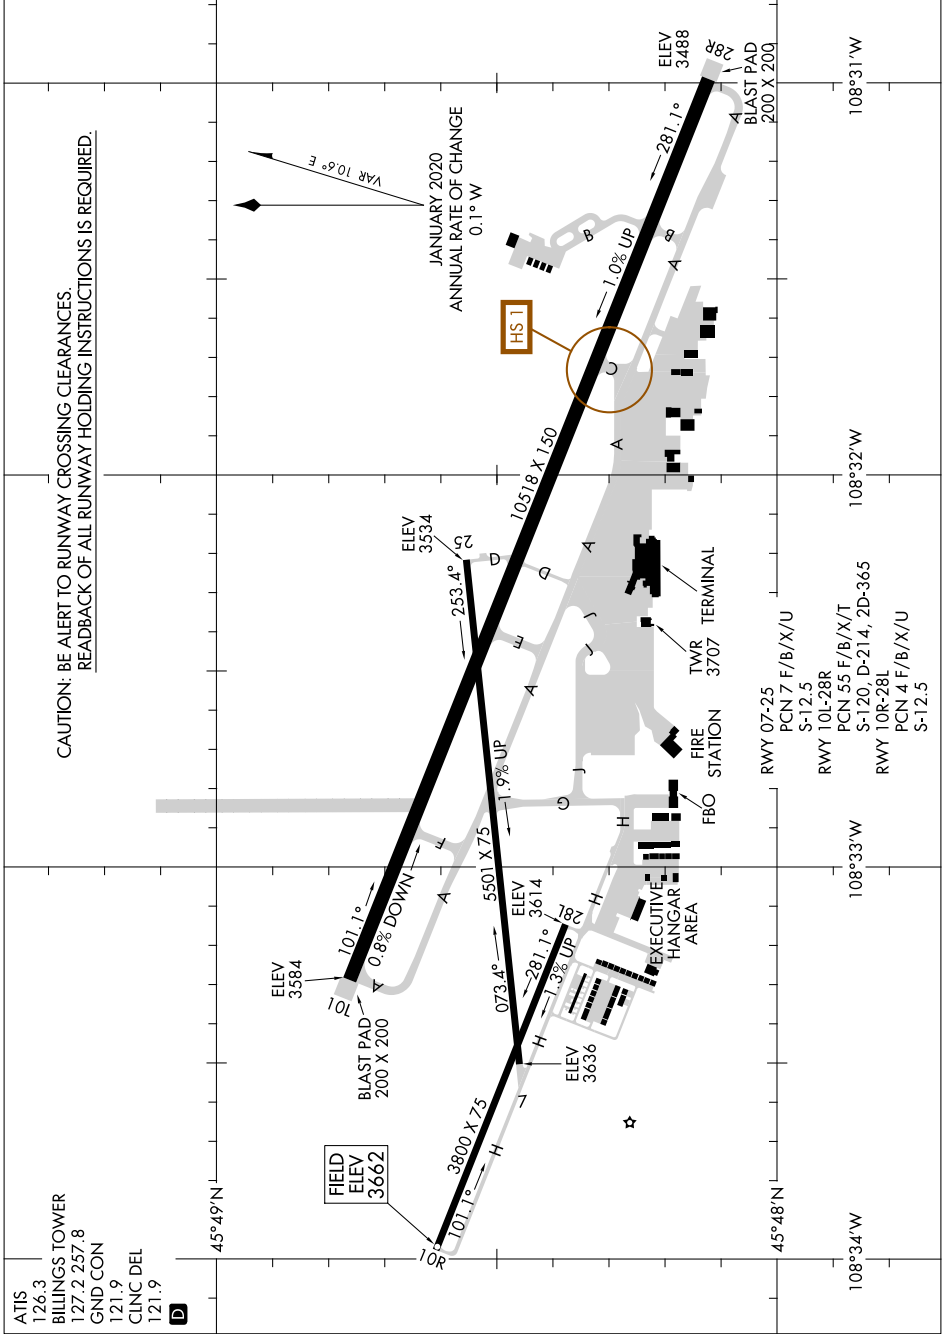

AIRPORT DIAGRAM

AL-48 (FAA)

BILLINGS LOGAN INTL (BIL)

BILLINGS, MONTANA

NW-1, 21 MAR 2024 to 18 APR 2024

CAUTION: BE ALERT TO RUNWAY CROSSING CLEARANCES.
READBACK OF ALL RUNWAY HOLDING INSTRUCTIONS IS REQUIRED.

VAR 10.6° E
JANUARY 2020
ANNUAL RATE OF CHANGE
0.1° W

HS 1

NW-1, 21 MAR 2024 to 18 APR 2024

AIRPORT DIAGRAM

BILLINGS, MONTANA

BILLINGS LOGAN INTL (BIL)