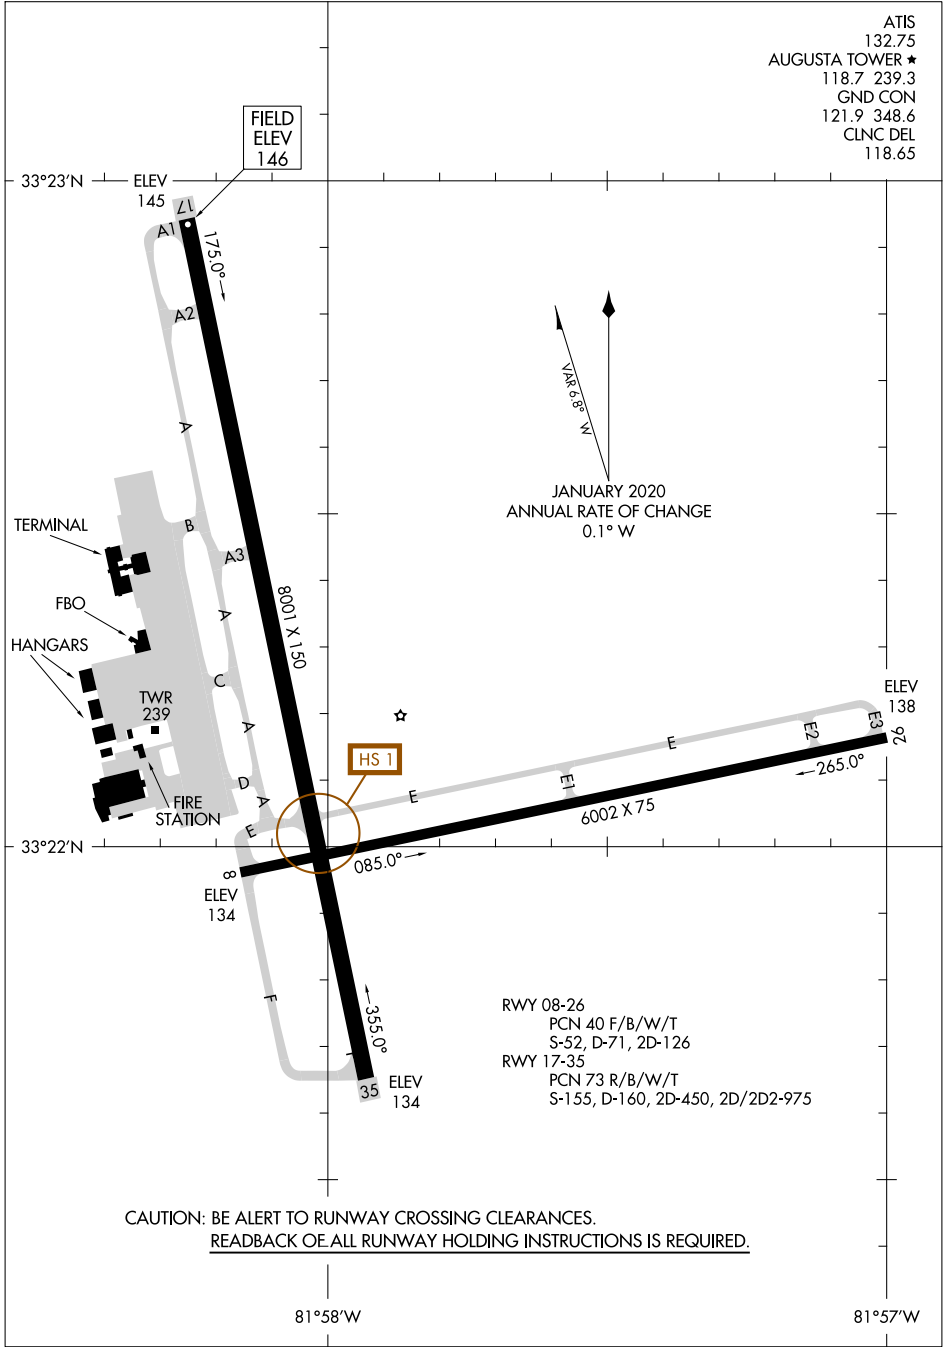

23110  
**AIRPORT DIAGRAM**

AL-27 (FAA)

**AUGUSTA RGNL AT BUSH FLD (AGS)**  
 AUGUSTA, GEORGIA

ATIS 132.75  
 AUGUSTA TOWER ★ 118.7 239.3  
 GND CON 121.9 348.6  
 CLNC DEL 118.65

SE-4, 21 MAR 2024 to 18 APR 2024

SE-4, 21 MAR 2024 to 18 APR 2024

**AIRPORT DIAGRAM**  
 23110

**AUGUSTA, GEORGIA**  
 AUGUSTA RGNL AT BUSH FLD (AGS)