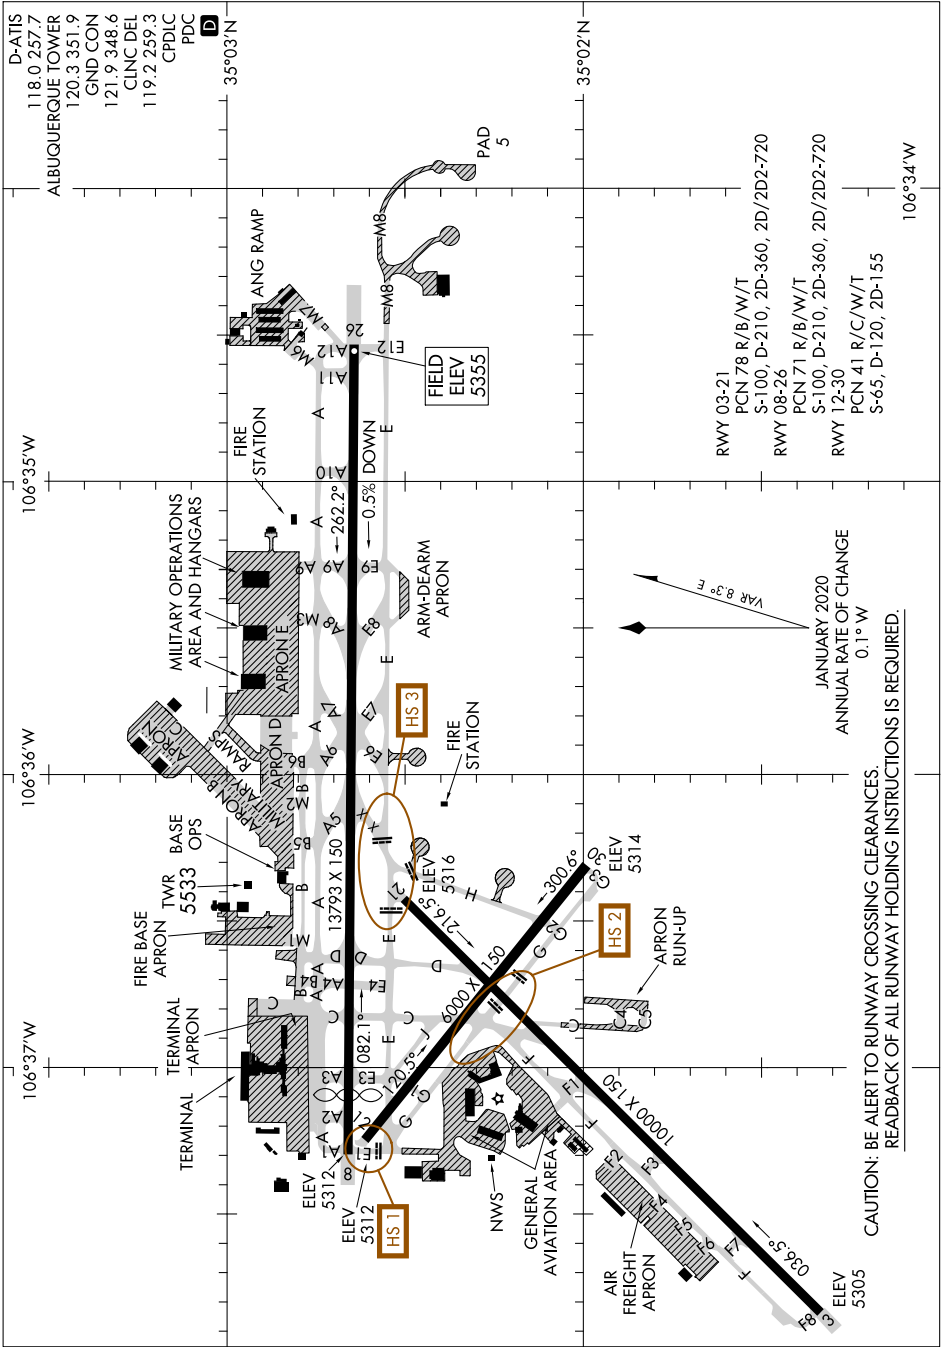

AIRPORT DIAGRAM

AL-12 (FAA)

ALBUQUERQUE INTL SUNPORT (ABQ)
ALBUQUERQUE, NEW MEXICO

SW-1, 21 MAR 2024 to 18 APR 2024

SW-1, 21 MAR 2024 to 18 APR 2024

AIRPORT DIAGRAM

ALBUQUERQUE, NEW MEXICO
ALBUQUERQUE INTL SUNPORT (ABQ)