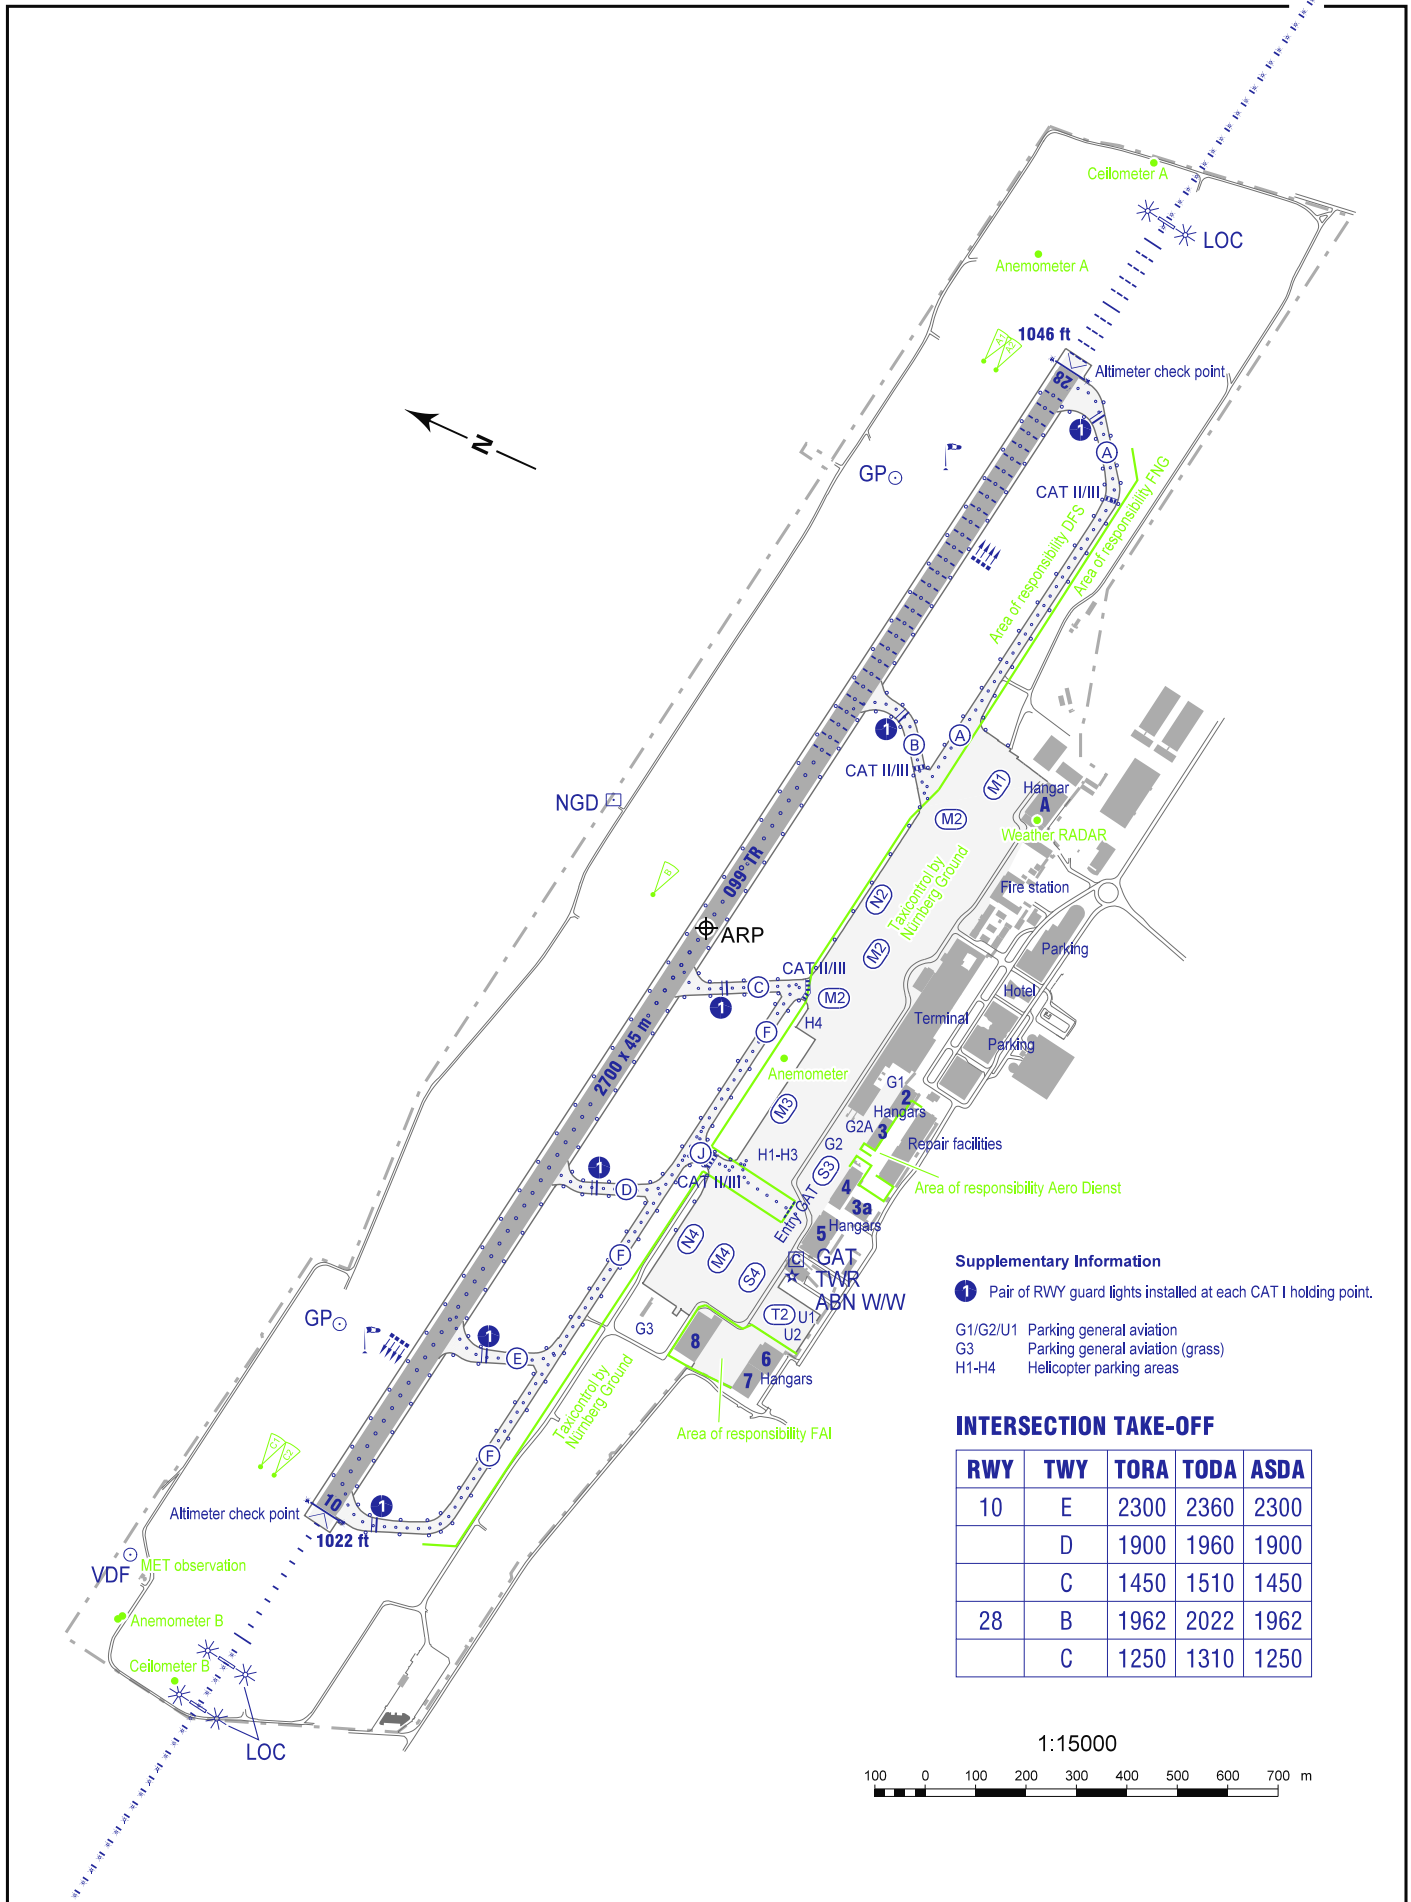

AERODROME CHART - ICAO

ARP 1017 ft  
N 49° 29' 55.32"  
E 011° 04' 40.83"  
AERODROME  
ELEVATION  
1046 ft

NUERNBERG

Correction: TWY designations.