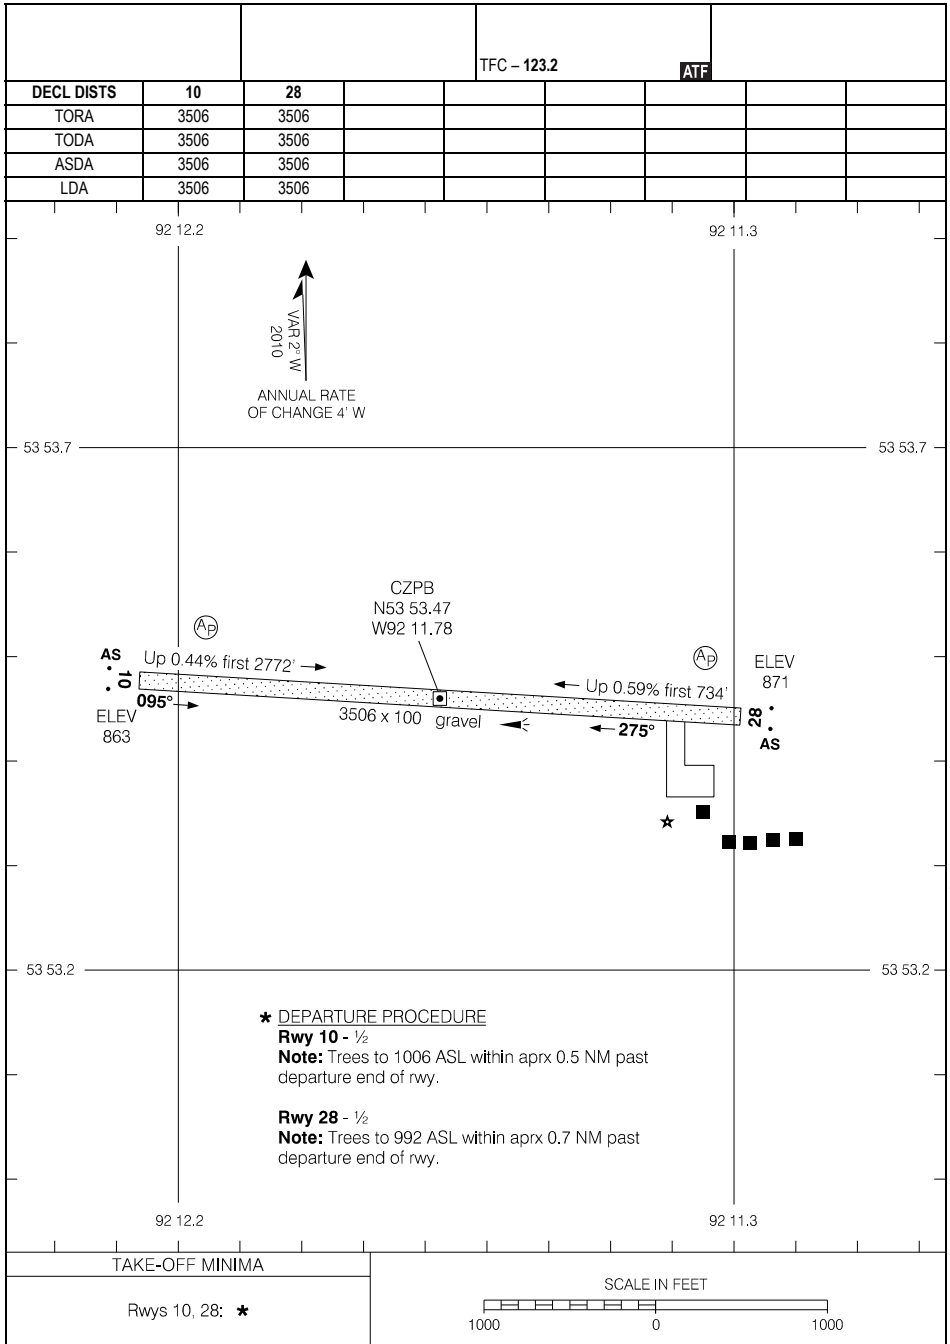

AERODROME CHART

Source of Canadian Civil Aeronautical Data: © 2019 NAV CANADA All rights reserved

AERODROME CHART

CZPB

EFF 25 APR 19