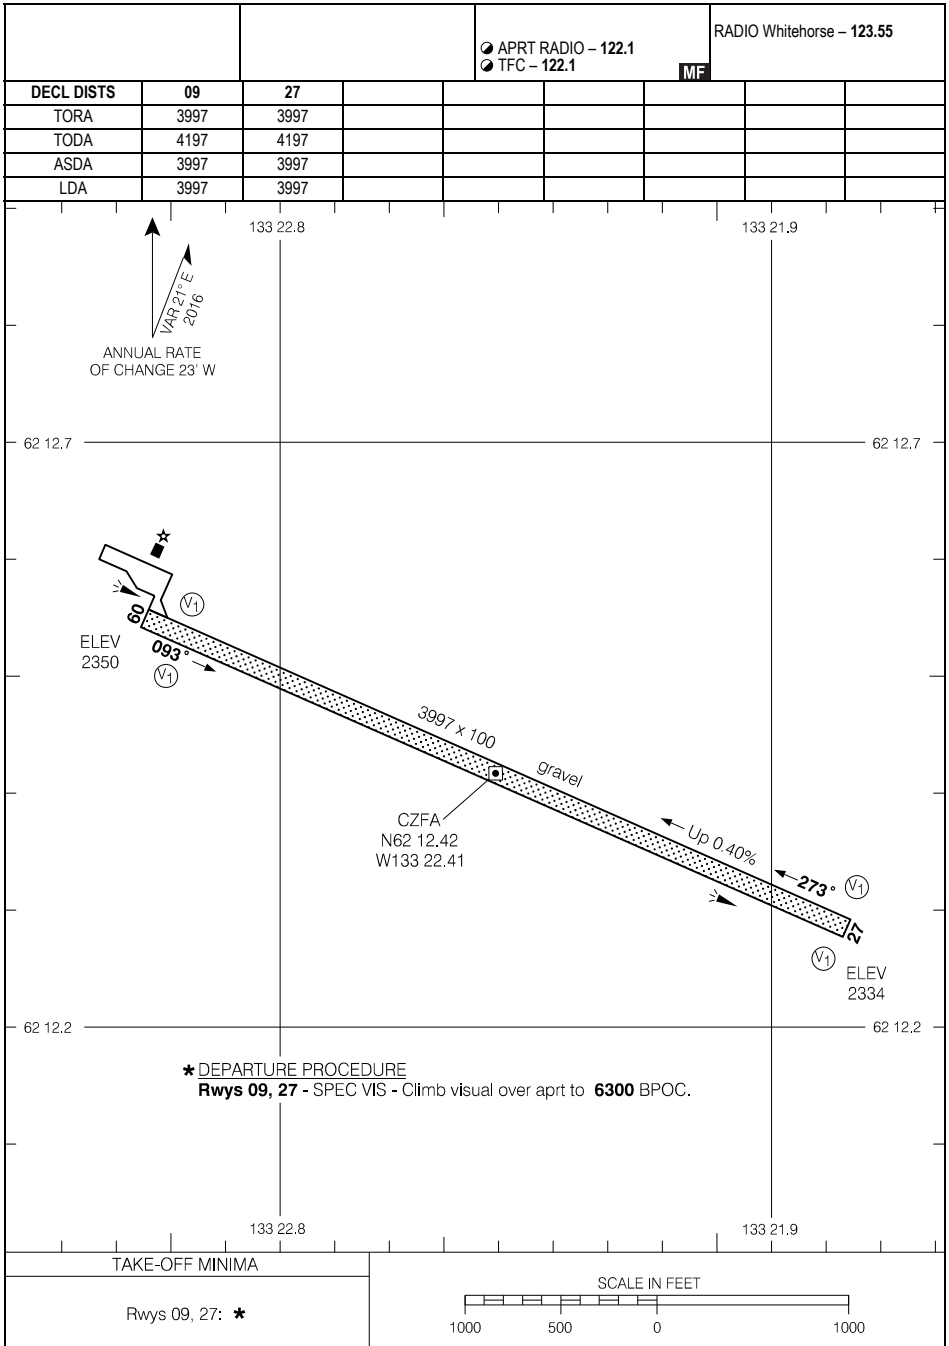

AERODROME CHART

Source of Canadian Civil Aeronautical Data: © 2019 NAV CANADA All rights reserved

AERODROME CHART

EFF 12 OCT 17

CZFA